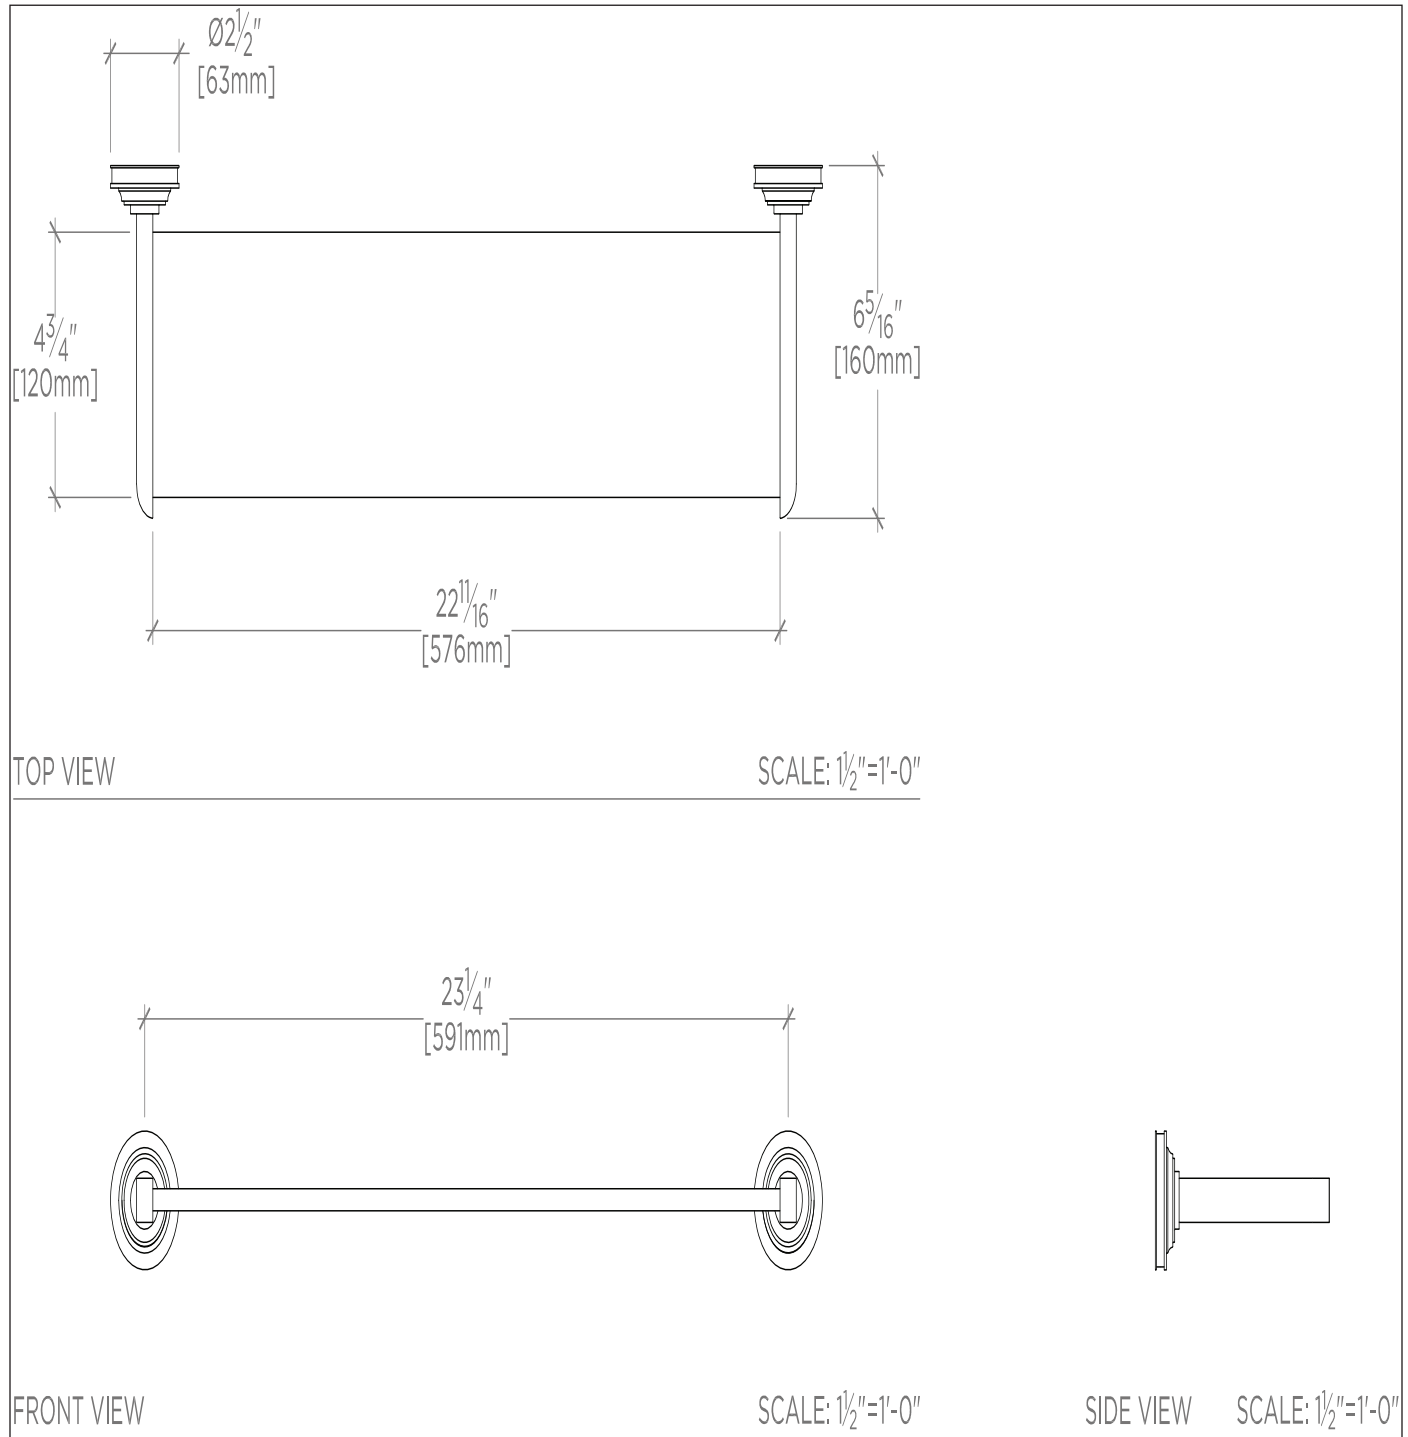

WATERWORKS

PRODUCT SUPPORT
800.927.2120
WATERWORKS.COM

AERO

Single Tier Glass Shelf 25 3/4" in Chrome

STYLE No. 826942
REFERENCE No. AESF24C
ITEM No. 22-55554-56450

SPECIFICATIONS

PAGE 2 OF 3

All dimensions are based on original specifications and are subject to change and variation. Please consult your Design Associate for current specifications.