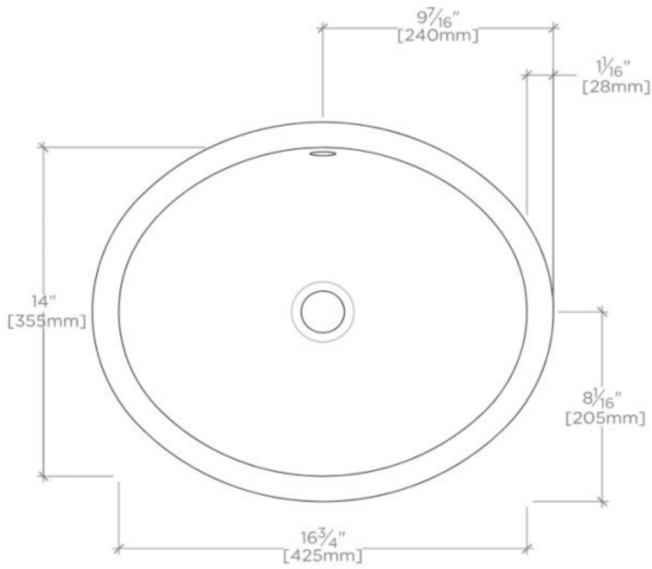

SAXBY

SALV27

Saxby Drop In or Undermount Oval Double Glazed Vitreous China Lavatory Sink 18 7/8" x 16 1/8" x 7 11/16"

SHOWN IN SAXBY DROP IN OR UNDERMOUNT OVAL SINGLE GLAZED VITREOUS CHINA LAVATORY SINK 18 7/8" X 16 1/8" X

TECHNICAL DETAILS

ADA Compliance: When installed per ADA guidelines
Bowl Shape: Oval
Depth / Width: 16 1/8"
Height: 7 11/16"
Installation Type: Undermount
Length: 18 7/8"
Number of Holes: Two Hole
Outer Rim Shape: Oval
Primary Material: Vitreous China
Suggested Application: Bath

CERTIFICATIONS

PRODUCT (NOTES)

Dimensions of sinks are nominal and are subject to slight variations.

WATERWORKS

SAXBY

SALV27

Saxby Drop In or Undermount Oval Double Glazed Vitreous China Lavatory Sink 18 7/8" x 16 1/8" x 7 11/16"

TOP VIEW

SCALE: 1/2"=1'-0"

FRONT VIEW

SCALE: 1/2"=1'-0"

SIDE VIEW

SCALE: 1/2"=1'-0"