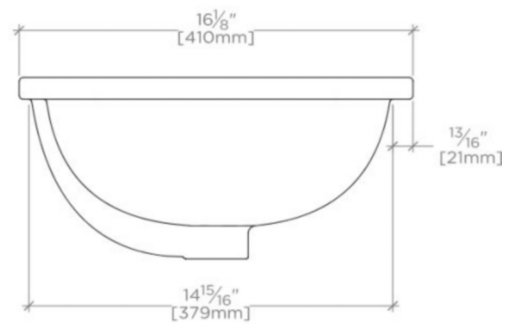

TECHNICAL DETAILS

ADA Compliance: When installed per ADA guidelines
Bowl Shape: Oval
Depth / Width: 16 1/8"
Height: 7 11/16"
Installation Type: Undermount
Length: 18 7/8"
Number of Holes: Two Hole
Outer Rim Shape: Oval
Primary Material: Vitreous China
Suggested Application: Bath

CERTIFICATIONS

PRODUCT (NOTES)

Dimensions of sinks are nominal and are subject to slight variations.

WATERWORKS

SAXBY

SALV27

Saxby Drop In or Undermount Oval Double Glazed Vitreous China Lavatory Sink 18 7/8" x 16 1/8" x 7 11/16"

TOP VIEW

SCALE: 1/2"=1'-0"

FRONT VIEW

SCALE: 1/2"=1'-0"

SIDE VIEW

SCALE: 1/2"=1'-0"