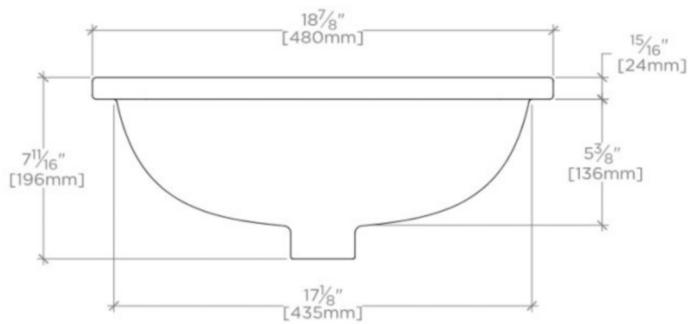

TECHNICAL DETAILS

ADA Compliance: When installed per ADA guidelines
Bowl Shape: Oval
Depth / Width: 16 1/8"
Height: 7 11/16"
Installation Type: Undermount
Length: 18 7/8"
Number of Holes: Two Hole
Outer Rim Shape: Oval
Primary Material: Vitreous China
Suggested Application: Bath

CERTIFICATIONS

PRODUCT (NOTES)

Dimensions of sinks are nominal and are subject to slight variations.

WATERWORKS

SAXBY

SALV27

Saxby Drop In or Undermount Oval Double Glazed Vitreous China Lavatory Sink 18 7/8" x 16 1/8" x 7 11/16"

TOP VIEW

SCALE: 1/2"=1'-0"

FRONT VIEW

SCALE: 1/2"=1'-0"

SIDE VIEW

SCALE: 1/2"=1'-0"