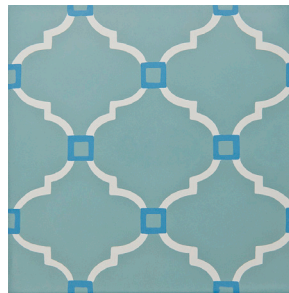

DAMASK
8" X 8"
12" X 12"

DANDELION
8" X 8"

DASH
4" X 4"
8" X 8"
12" X 12"

DELTA
4" X 4"
8" X 8"
12" X 12"

FLAG
8" X 8"
12" X 12"

HONEYCOMB
6" X 6"

ESTB. 1978

WATERWORKS

SURFACES ROUND-UP

PROMENADE

PATTERNS

HONEYCOMB BOLD
6" X 6"

LIANA
8" X 8"

MADEIRA
8" X 8"
12" X 12"

MAIDENHAIR
8" X 8"

MAIL
4" X 4"
8" X 8"
12" X 12"

RAPPORT
8" X 8"
12" X 12"

REGIMENTAL
4" X 4"
8" X 8"
12" X 12"

ROOSEVELT
8" X 8"

SHASTA DAISY

SPARKLE
8" X 8"

STONECROP
12" X 12"

SUNFLOWER
8" X 8"
12" X 12"

ESTB. 1978