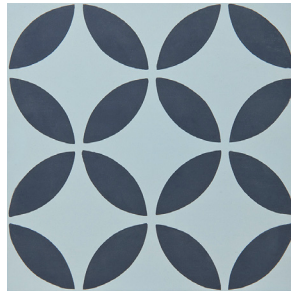

RHOMBI
4 1/2" X 7 7/8"

FIELD TILE
8" X 8"

FIELD TILE
18" X 18"

HEXAGON
8" X 8"

COORDINATING BULLNOSE SIZES AVAILABLE IN 4" X 4", 4" X 8" AND 8" X 8"

ESTB. 1978

WATERWORKS

SURFACES ROUND-UP

PROMENADE

PATTERNS

BABYBLOCK HEX
8" X 8"

BOBBIN
4" X 4"
8" X 8"
12" X 12"

CLOVER WHEEL
4" X 4"
8" X 8"
12" X 12"

CLUNY
8" X 8"

CONNECT
8" X 8"
12" X 12"

CROSSWORD
8" X 8"