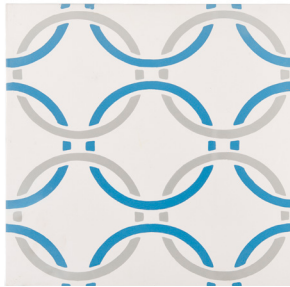

DAMASK
8" X 8"
12" X 12"

DANDELION
8" X 8"

DASH
4" X 4"
8" X 8"
12" X 12"

DELTA
4" X 4"
8" X 8"
12" X 12"

FLAG
8" X 8"
12" X 12"

HONEYCOMB
6" X 6"

ESTB. 1978

WATERWORKS

SURFACES ROUND-UP

PROMENADE

PATTERNS

HONEYCOMB BOLD
6" X 6"

LIANA
8" X 8"

MADEIRA
8" X 8"
12" X 12"

MAIDENHAIR
8" X 8"

MAIL
4" X 4"
8" X 8"
12" X 12"