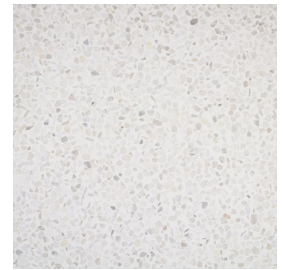

STELLAR
(TERRAZZO)