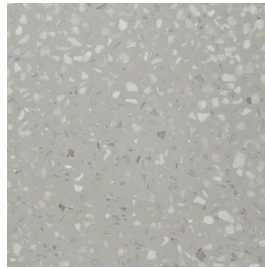

PALETTE

CORNFLOWER
(MATTE)

DARK COOL GRAY
(MATTE)

DAZZLE
(AGGREGATE)

EBONY
(MATTE)

EMMA
(MATTE)

FOREST
(MATTE)

FOSSIL
(TERRAZZO)