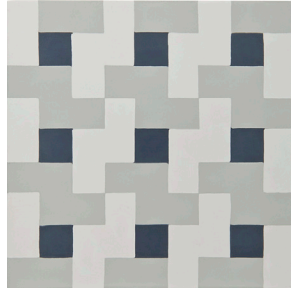

RHOMBI
4 1/2" X 7 7/8"

FIELD TILE
8" X 8"

FIELD TILE
18" X 18"

HEXAGON
8" X 8"

COORDINATING BULLNOSE SIZES AVAILABLE IN 4" X 4", 4" X 8" AND 8" X 8"

ESTB. 1978

WATERWORKS

SURFACES ROUND-UP

PROMENADE

PATTERNS

BABYBLOCK HEX
8" X 8"

BOBBIN
4" X 4"
8" X 8"
12" X 12"

CLOVER WHEEL
4" X 4"
8" X 8"
12" X 12"

CLUNY
8" X 8"

CONNECT
8" X 8"
12" X 12"

CROSSWORD
8" X 8"

DAMASK
8" X 8"
12" X 12"

DANDELION
8" X 8"

DASH
4" X 4"
8" X 8"
12" X 12"

DELTA
4" X 4"
8" X 8"
12" X 12"

FLAG
8" X 8"
12" X 12"

HONEYCOMB
6" X 6"

ESTB. 1978

WATERWORKS