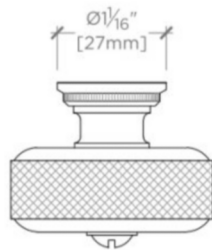

R.W. ATLAS

R.W. Atlas 2" Round Knob

RWHW03

SHOWN IN R.W. ATLAS 2" ROUND KNOB| RWHW03

TECHNICAL DETAILS

Hardware Primary Material: Brass

Hardware Shape: Knob

Primary Material: Brass

R.W. ATLAS

RWHW03

R.W. Atlas 2" Round Knob

MOUNTING HARDWARE INCLUDED		
STYLE #	DESCRIPTION	QTY
998945	Service Parts 8-32 1" Truss Head Machine Screw, Combo, Slotted	1
998946	Service Parts 8-32 1½" Truss Head Machine Screw, Combo, Slotted	1

TOP VIEW SCALE: 6"=1'-0"

FRONT VIEW SCALE: 6"=1'-0"

SIDE VIEW SCALE: 6"=1'-0"