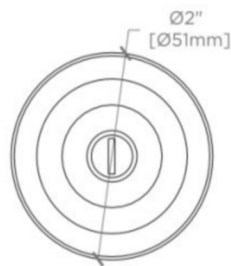

R.W. ATLAS

R.W. Atlas 2" Round Knob

RWHW03

SHOWN IN R.W. ATLAS 2" ROUND KNOB| RWHW03

TECHNICAL DETAILS

Hardware Primary Material: Brass

Hardware Shape: Knob

Primary Material: Brass

R.W. ATLAS

RWHW03

R.W. Atlas 2" Round Knob

MOUNTING HARDWARE INCLUDED		
STYLE #	DESCRIPTION	QTY
998945	Service Parts 8-32 1" Truss Head Machine Screw, Combo, Slotted	1
998946	Service Parts 8-32 1½" Truss Head Machine Screw, Combo, Slotted	1

TOP VIEW SCALE: 6"=1'-0"

FRONT VIEW SCALE: 6"=1'-0"

SIDE VIEW SCALE: 6"=1'-0"