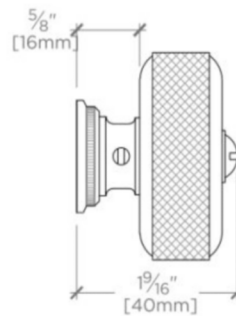

R.W. ATLAS

R.W. Atlas 2" Round Knob

RWHW03

SHOWN IN R.W. ATLAS 2" ROUND KNOB| RWHW03

TECHNICAL DETAILS

Hardware Primary Material: Brass

Hardware Shape: Knob

Primary Material: Brass

R.W. ATLAS

RWHW03

R.W. Atlas 2" Round Knob

MOUNTING HARDWARE INCLUDED		
STYLE #	DESCRIPTION	QTY
998945	Service Parts 8-32 1" Truss Head Machine Screw, Combo, Slotted	1
998946	Service Parts 8-32 1½" Truss Head Machine Screw, Combo, Slotted	1

TOP VIEW SCALE: 6"=1'-0"

FRONT VIEW SCALE: 6"=1'-0"

SIDE VIEW SCALE: 6"=1'-0"