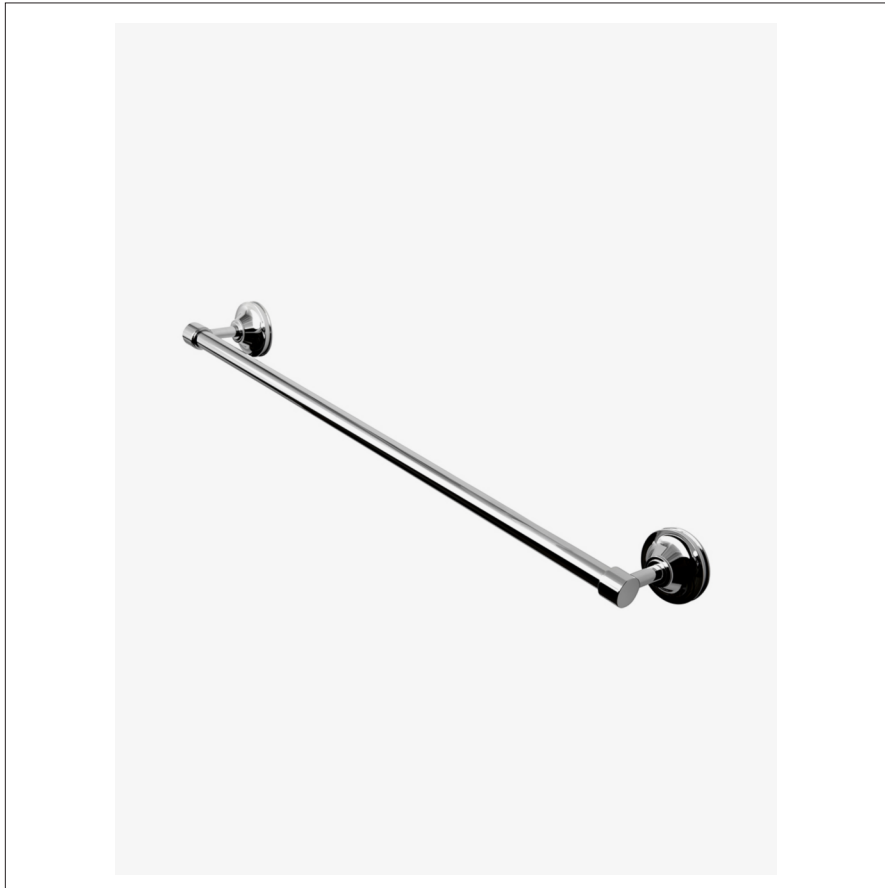

TRANSIT

Transit 24" Single Metal Towel Bar

TRTB24

SHOWN IN TRANSIT 24" SINGLE METAL TOWEL BAR | TRTB24

TECHNICAL DETAILS

Adjustable Levelers / Feet: N
Adjustable Shelves: N
Horizontal Rail Material: Metal
Installation Type: Wall Mounted
Length: 24"
Primary Material: Brass
Suggested Application: Bath

INSPIRATION

Stylish simplicity that fits into any decor. Each design represents a sophisticated mix of modern and traditional influences, streamlined into a sculpted and tapered look.

PRODUCT FEATURES

Wall Mounted

This item is stocked in a Chrome, Nickel and Unlacquered Brass finishes.

TRANSIT

TRTB24

Transit 24" Single Metal Towel Bar