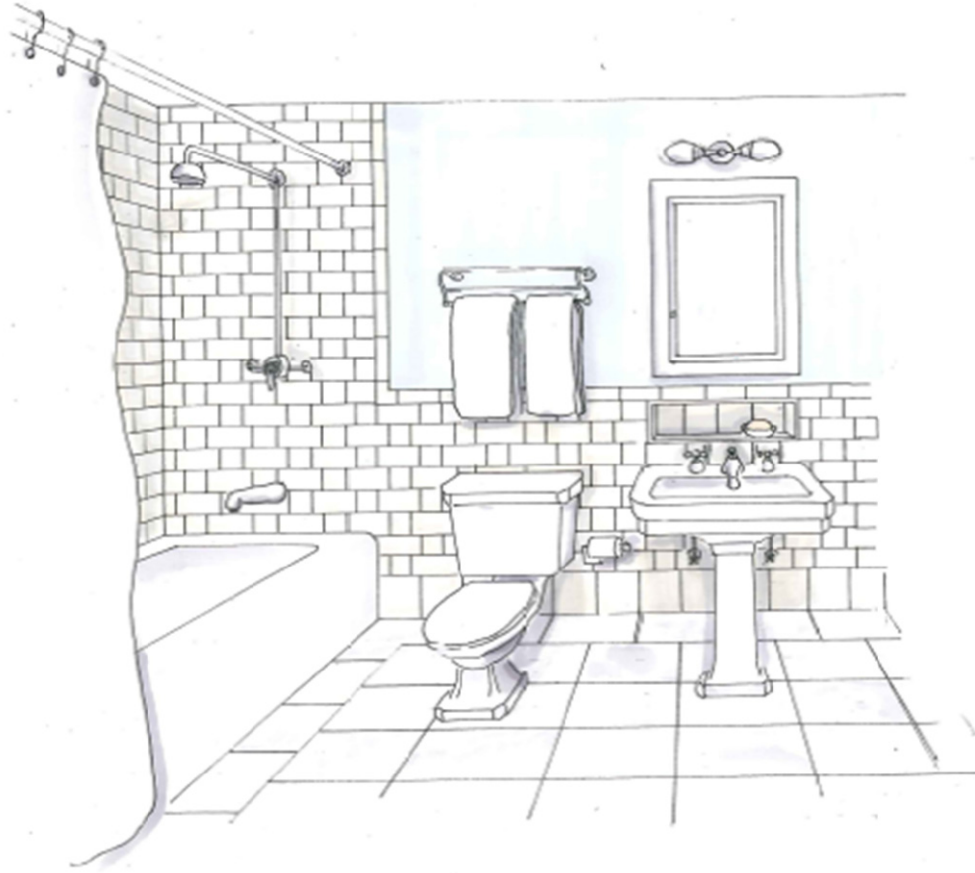

TRADITIONAL