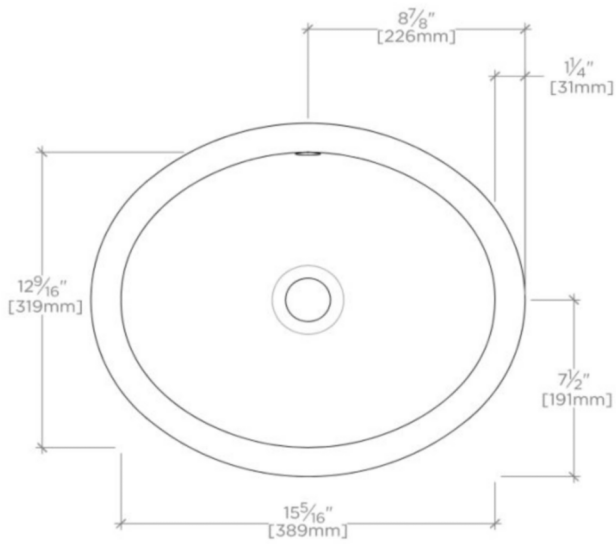

### TECHNICAL DETAILS

ADA Compliance: Yes  
Bowl Shape: Oval  
Depth / Width: 15 1/16"  
Height: 7 11/16"  
Installation Type: Undermount  
Length: 17 13/16"  
Number of Holes: Two Hole  
Overflow Opening: Yes  
Primary Material: Vitreous China  
Suggested Application: Bath

### PRODUCT (NOTES)

Dimensions of sinks are nominal and are subject to slight variations.

## SALV24

Saxby Drop In or Undermount Oval Single Glazed Vitreous China Lavatory Sink 17 13/16" x 15 1/16" x 7 11/16"

TOP VIEW

SCALE: 1/2"=1'-0"

FRONT VIEW

SCALE: 1/2"=1'-0"

SIDE VIEW

SCALE: 1/2"=1'-0"