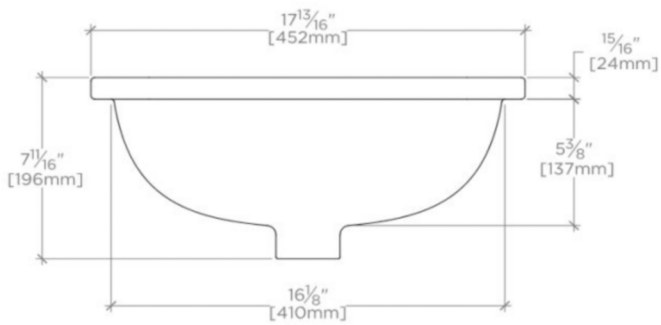

### PRODUCT (NOTES)

Dimensions of sinks are nominal and are subject to slight variations.

## SALV24

Saxby Drop In or Undermount Oval Single Glazed Vitreous China Lavatory Sink 17 13/16" x 15 1/16" x 7 11/16"

TOP VIEW

SCALE: 1/2"=1'-0"

FRONT VIEW

SCALE: 1/2"=1'-0"

SIDE VIEW

SCALE: 1/2"=1'-0"