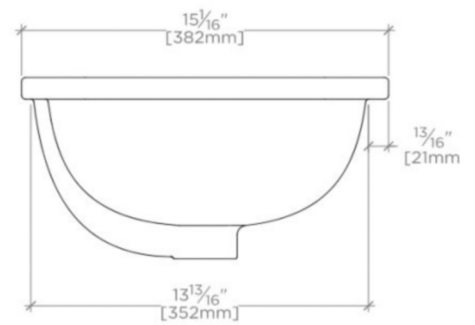

### TECHNICAL DETAILS

ADA Compliance: Yes  
Bowl Shape: Oval  
Depth / Width: 15 1/16"  
Height: 7 11/16"  
Installation Type: Undermount  
Length: 17 13/16"  
Number of Holes: Two Hole  
Overflow Opening: Yes  
Primary Material: Vitreous China  
Suggested Application: Bath

### PRODUCT (NOTES)

Dimensions of sinks are nominal and are subject to slight variations.

## SALV24

Saxby Drop In or Undermount Oval Single Glazed Vitreous China Lavatory Sink 17 13/16" x 15 1/16" x 7 11/16"

TOP VIEW

SCALE: 1/2"=1'-0"

FRONT VIEW

SCALE: 1/2"=1'-0"

SIDE VIEW

SCALE: 1/2"=1'-0"