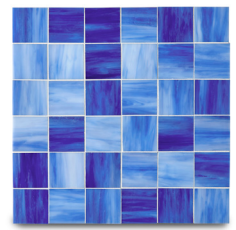

## REPOSE

PALETTE

ANTIQUE MIRROR  
(GLOSSY)

BARK  
(GLOSSY)

BLUEBELL  
(GLOSSY)

CLOVER  
(GLOSSY)

CORNFLOWER  
(GLOSSY)

EBONY  
(GLOSSY)

HEMLOCK  
(GLOSSY)

JASMINE  
(GLOSSY)

MIST  
(GLOSSY)

PEAT  
(GLOSSY)

POOLSIDE  
(GLOSSY)

SPACE  
(GLOSSY)

SPRIG  
(GLOSSY)

STRAW  
(GLOSSY)