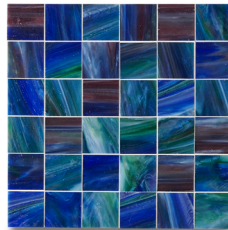

## REPOSE

PALETTE

ANTIQUE MIRROR  
(GLOSSY)

BARK  
(GLOSSY)

BLUEBELL  
(GLOSSY)

CLOVER  
(GLOSSY)

CORNFLOWER  
(GLOSSY)

EBONY  
(GLOSSY)

HEMLOCK  
(GLOSSY)

JASMINE  
(GLOSSY)

MIST  
(GLOSSY)

PEAT  
(GLOSSY)

POOLSIDE  
(GLOSSY)

SPACE  
(GLOSSY)

SPRIG  
(GLOSSY)

STRAW  
(GLOSSY)