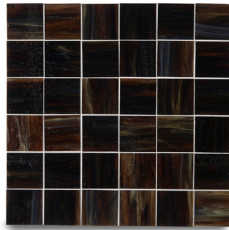

### MOSAIC

1" X 6" STAGGERED  
MOSAIC

2" STAGGERED  
MOSAIC

2" X 4" STAGGERED  
MOSAIC

2" X 6" STAGGERED  
MOSAIC

3" STAGGERED  
MOSAIC

3" X 6" STAGGERED  
MOSAIC

ESTB. 1978

## REPOSE

PALETTE

ANTIQUE MIRROR  
(GLOSSY)

BARK  
(GLOSSY)

BLUEBELL  
(GLOSSY)

CLOVER  
(GLOSSY)

CORNFLOWER  
(GLOSSY)

EBONY  
(GLOSSY)

HEMLOCK  
(GLOSSY)

JASMINE  
(GLOSSY)

MIST  
(GLOSSY)

PEAT  
(GLOSSY)

POOLSIDE  
(GLOSSY)

SPACE  
(GLOSSY)

SPRIG  
(GLOSSY)

STRAW  
(GLOSSY)