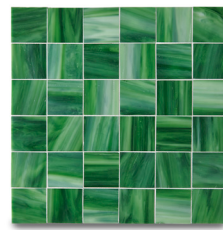

## REPOSE

PALETTE

ANTIQUE MIRROR  
(GLOSSY)

BARK  
(GLOSSY)

BLUEBELL  
(GLOSSY)

CLOVER  
(GLOSSY)

CORNFLOWER  
(GLOSSY)

EBONY  
(GLOSSY)

HEMLOCK  
(GLOSSY)

JASMINE  
(GLOSSY)

MIST  
(GLOSSY)

PEAT  
(GLOSSY)

POOLSIDE  
(GLOSSY)

SPACE  
(GLOSSY)

SPRIG  
(GLOSSY)

STRAW  
(GLOSSY)