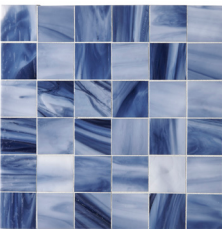

## REPOSE

PALETTE

ANTIQUE MIRROR  
(GLOSSY)

BARK  
(GLOSSY)

BLUEBELL  
(GLOSSY)

CLOVER  
(GLOSSY)

CORNFLOWER  
(GLOSSY)

EBONY  
(GLOSSY)

HEMLOCK  
(GLOSSY)

JASMINE  
(GLOSSY)

MIST  
(GLOSSY)

PEAT  
(GLOSSY)

POOLSIDE  
(GLOSSY)

SPACE  
(GLOSSY)

SPRIG  
(GLOSSY)

STRAW  
(GLOSSY)