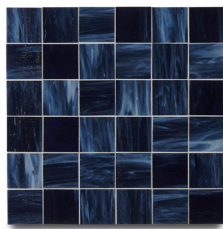

## REPOSE

PALETTE

ANTIQUE MIRROR  
(GLOSSY)

BARK  
(GLOSSY)

BLUEBELL  
(GLOSSY)

CLOVER  
(GLOSSY)

CORNFLOWER  
(GLOSSY)

EBONY  
(GLOSSY)

HEMLOCK  
(GLOSSY)

JASMINE  
(GLOSSY)

MIST  
(GLOSSY)

PEAT  
(GLOSSY)

POOLSIDE  
(GLOSSY)

SPACE  
(GLOSSY)

SPRIG  
(GLOSSY)

STRAW  
(GLOSSY)