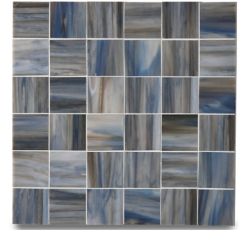

## REPOSE

PALETTE

ANTIQUE MIRROR  
(GLOSSY)

BARK  
(GLOSSY)

BLUEBELL  
(GLOSSY)

CLOVER  
(GLOSSY)

CORNFLOWER  
(GLOSSY)

EBONY  
(GLOSSY)

HEMLOCK  
(GLOSSY)

JASMINE  
(GLOSSY)

MIST  
(GLOSSY)

PEAT  
(GLOSSY)

POOLSIDE  
(GLOSSY)

SPACE  
(GLOSSY)

SPRIG  
(GLOSSY)

STRAW  
(GLOSSY)