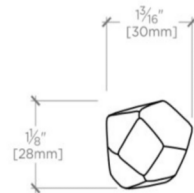

ISLA

Isla 1" Geode Knob

ISHW03

SHOWN IN ISLA 1" GEODE KNOB | ISHW03

TECHNICAL DETAILS

Depth / Width: 1 5/16"
Height: 1 1/8"
Integrated Diverter: N
Integrated Spray: N
Length: 1 3/16"
Spout Swivel: N
Spray Included in Unit: N

Solid brass

1" 8-32 Phillips Truss Head Machine Screw

ISLA

Isla 1" Geode Knob

ISHW03

MOUNTING HARDWARE INCLUDED		
STYLE #	DESCRIPTION	QTY
998945	Service Parts 8-32 1" Truss Head Machine Screw, Combo, Slotted	1
998946	Service Parts 8-32 1/2" Truss Head Machine Screw, Combo, Slotted	1

TOP VIEW SCALE: 6"=1'-0"

ISO VIEW SCALE: 6"=1'-0"

FRONT VIEW SCALE: 6"=1'-0"

SIDE VIEW SCALE: 6"=1'-0"