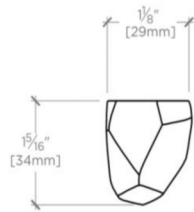

ISLA

Isla 1" Geode Knob

ISHW03

SHOWN IN ISLA 1" GEODE KNOB | ISHW03

TECHNICAL DETAILS

Depth / Width: 1 5/16"
Height: 1 1/8"
Integrated Diverter: N
Integrated Spray: N
Length: 1 3/16"
Spout Swivel: N
Spray Included in Unit: N

Solid brass

1" 8-32 Phillips Truss Head Machine Screw

ISLA

Isla 1" Geode Knob

ISHW03

MOUNTING HARDWARE INCLUDED		
STYLE #	DESCRIPTION	QTY
998945	Service Parts 8-32 1" Truss Head Machine Screw, Combo, Slotted	1
998946	Service Parts 8-32 1/2" Truss Head Machine Screw, Combo, Slotted	1

TOP VIEW SCALE: 6"=1'-0"

ISO VIEW SCALE: 6"=1'-0"

FRONT VIEW SCALE: 6"=1'-0"

SIDE VIEW SCALE: 6"=1'-0"