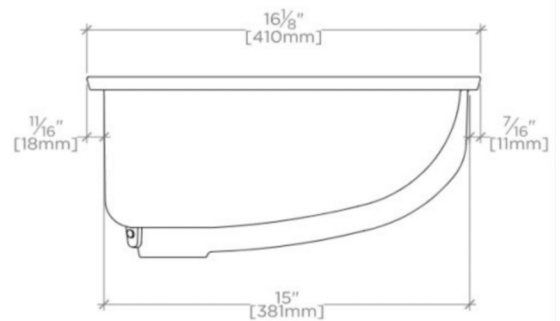

TECHNICAL DETAILS

ADA Compliance: When installed per ADA guidelines
Bowl Shape: Oval
Drain Hole Depth: 35 mm
Drain Hole Diameter: 35 mm
Depth / Width: 410 mm
Height: 195 mm
Installation Type: Undermount
Integrated Diverter: N
Integrated Spray: N
Length: 500 mm
Primary Material: Vitreous China
Spout Swivel: N
Stain Resistance: N
Suggested Application: Bath

PRODUCT (NOTES)

Dimensions of sinks are nominal and are subject to slight variations.

CLARA

CYLV10

Clara Undermount Oval Vitreous China Single Glazed Lavatory Sink
 19 11/16" x 16 1/8" x 7 11/16"

TOP VIEW

SCALE: 1/2"=1'-0"

FRONT VIEW

SCALE: 1/2"=1'-0"

SIDE VIEW

SCALE: 1/2"=1'-0"