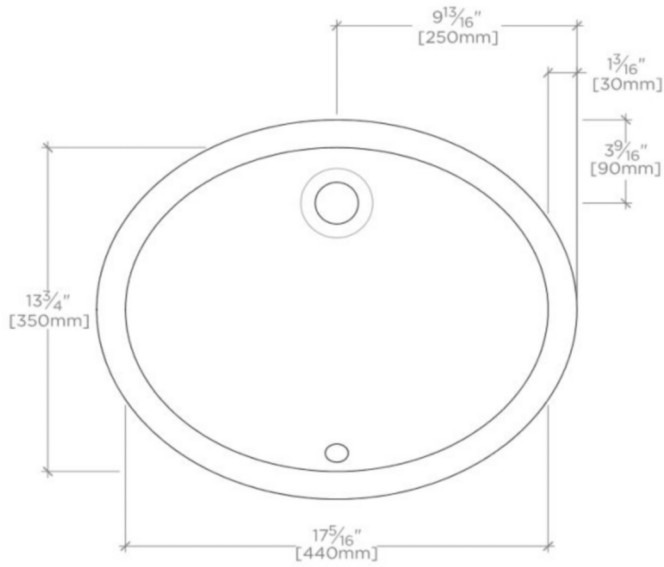

CLARA

CYLV10

Clara Undermount Oval Vitreous China Single Glazed Lavatory Sink
19 11/16" x 16 1/8" x 7 11/16"

SHOWN IN CLARA UNDERMOUNT OVAL VITREOUS CHINA SINGLE GLAZED LAVATORY SINK 18 1/4" X 13 1/4" X 7 1/4"

TECHNICAL DETAILS

ADA Compliance: When installed per ADA guidelines
Bowl Shape: Oval
Drain Hole Depth: 35 mm
Drain Hole Diameter: 35 mm
Depth / Width: 410 mm
Height: 195 mm
Installation Type: Undermount
Integrated Diverter: N
Integrated Spray: N
Length: 500 mm
Primary Material: Vitreous China
Spout Swivel: N
Stain Resistance: N
Suggested Application: Bath

PRODUCT (NOTES)

Dimensions of sinks are nominal and are subject to slight variations.

CLARA

CYLV10

Clara Undermount Oval Vitreous China Single Glazed Lavatory Sink
 19 11/16" x 16 1/8" x 7 11/16"

TOP VIEW

SCALE: 1/2"=1'-0"

FRONT VIEW

SCALE: 1/2"=1'-0"

SIDE VIEW

SCALE: 1/2"=1'-0"