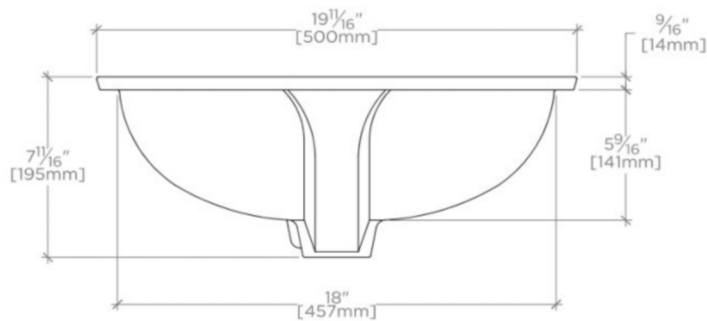

TECHNICAL DETAILS

ADA Compliance: When installed per ADA guidelines
Bowl Shape: Oval
Drain Hole Depth: 35 mm
Drain Hole Diameter: 35 mm
Depth / Width: 410 mm
Height: 195 mm
Installation Type: Undermount
Integrated Diverter: N
Integrated Spray: N
Length: 500 mm
Primary Material: Vitreous China
Spout Swivel: N
Stain Resistance: N
Suggested Application: Bath

PRODUCT (NOTES)

Dimensions of sinks are nominal and are subject to slight variations.

CLARA

CYLV10

Clara Undermount Oval Vitreous China Single Glazed Lavatory Sink
 19 11/16" x 16 1/8" x 7 11/16"

TOP VIEW

SCALE: 1/2"=1'-0"

FRONT VIEW

SCALE: 1/2"=1'-0"

SIDE VIEW

SCALE: 1/2"=1'-0"