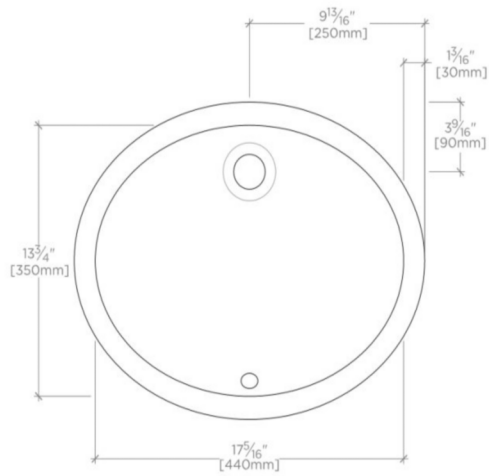

TECHNICAL DETAILS

ADA Compliance: When installed per ADA guidelines
Bowl Shape: Oval
Drain Hole Depth: 1 3/8"
Drain Hole Diameter: 1 3/8"
Depth / Width: 16 1/8"
Height: 7 11/16"
Installation Type: Undermount
Integrated Diverter: N
Integrated Spray: N
Length: 19 11/16"
Primary Material: Vitreous China
Spout Swivel: N
Stain Resistance: N
Suggested Application: Bath

PRODUCT (NOTES)

Dimensions of sinks are nominal and are subject to slight variations.

WATERWORKS

CLARA

CYLV10

Clara Undermount Oval Vitreous China Single Glazed Lavatory Sink
19 11/16" x 16 1/8" x 7 11/16"

TOP VIEW

SCALE: 1 1/2"=1'-0"

FRONT VIEW

SCALE: 1 1/2"=1'-0"

SIDE VIEW

SCALE: 1 1/2"=1'-0"