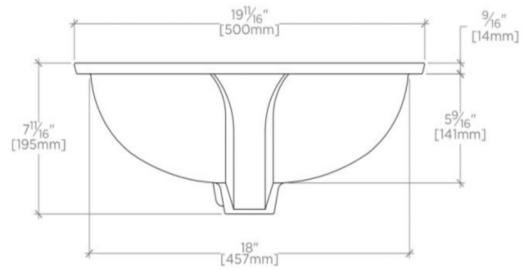

TECHNICAL DETAILS

ADA Compliance: When installed per ADA guidelines
Bowl Shape: Oval
Drain Hole Depth: 1 3/8"
Drain Hole Diameter: 1 3/8"
Depth / Width: 16 1/8"
Height: 7 11/16"
Installation Type: Undermount
Integrated Diverter: N
Integrated Spray: N
Length: 19 11/16"
Primary Material: Vitreous China
Spout Swivel: N
Stain Resistance: N
Suggested Application: Bath

PRODUCT (NOTES)

Dimensions of sinks are nominal and are subject to slight variations.

WATERWORKS

CLARA

CYLV10

Clara Undermount Oval Vitreous China Single Glazed Lavatory Sink
19 11/16" x 16 1/8" x 7 11/16"

TOP VIEW

SCALE: 1 1/2"=1'-0"

FRONT VIEW

SCALE: 1 1/2"=1'-0"

SIDE VIEW

SCALE: 1 1/2"=1'-0"