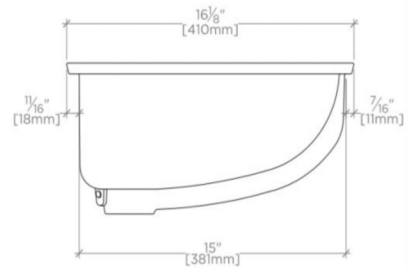

TECHNICAL DETAILS

ADA Compliance: When installed per ADA guidelines
Bowl Shape: Oval
Drain Hole Depth: 1 3/8"
Drain Hole Diameter: 1 3/8"
Depth / Width: 16 1/8"
Height: 7 11/16"
Installation Type: Undermount
Integrated Diverter: N
Integrated Spray: N
Length: 19 11/16"
Primary Material: Vitreous China
Spout Swivel: N
Stain Resistance: N
Suggested Application: Bath

PRODUCT (NOTES)

Dimensions of sinks are nominal and are subject to slight variations.

WATERWORKS

CLARA

CYLV10

Clara Undermount Oval Vitreous China Single Glazed Lavatory Sink
19 11/16" x 16 1/8" x 7 11/16"

TOP VIEW

SCALE: 1 1/2"=1'-0"

FRONT VIEW

SCALE: 1 1/2"=1'-0"

SIDE VIEW

SCALE: 1 1/2"=1'-0"