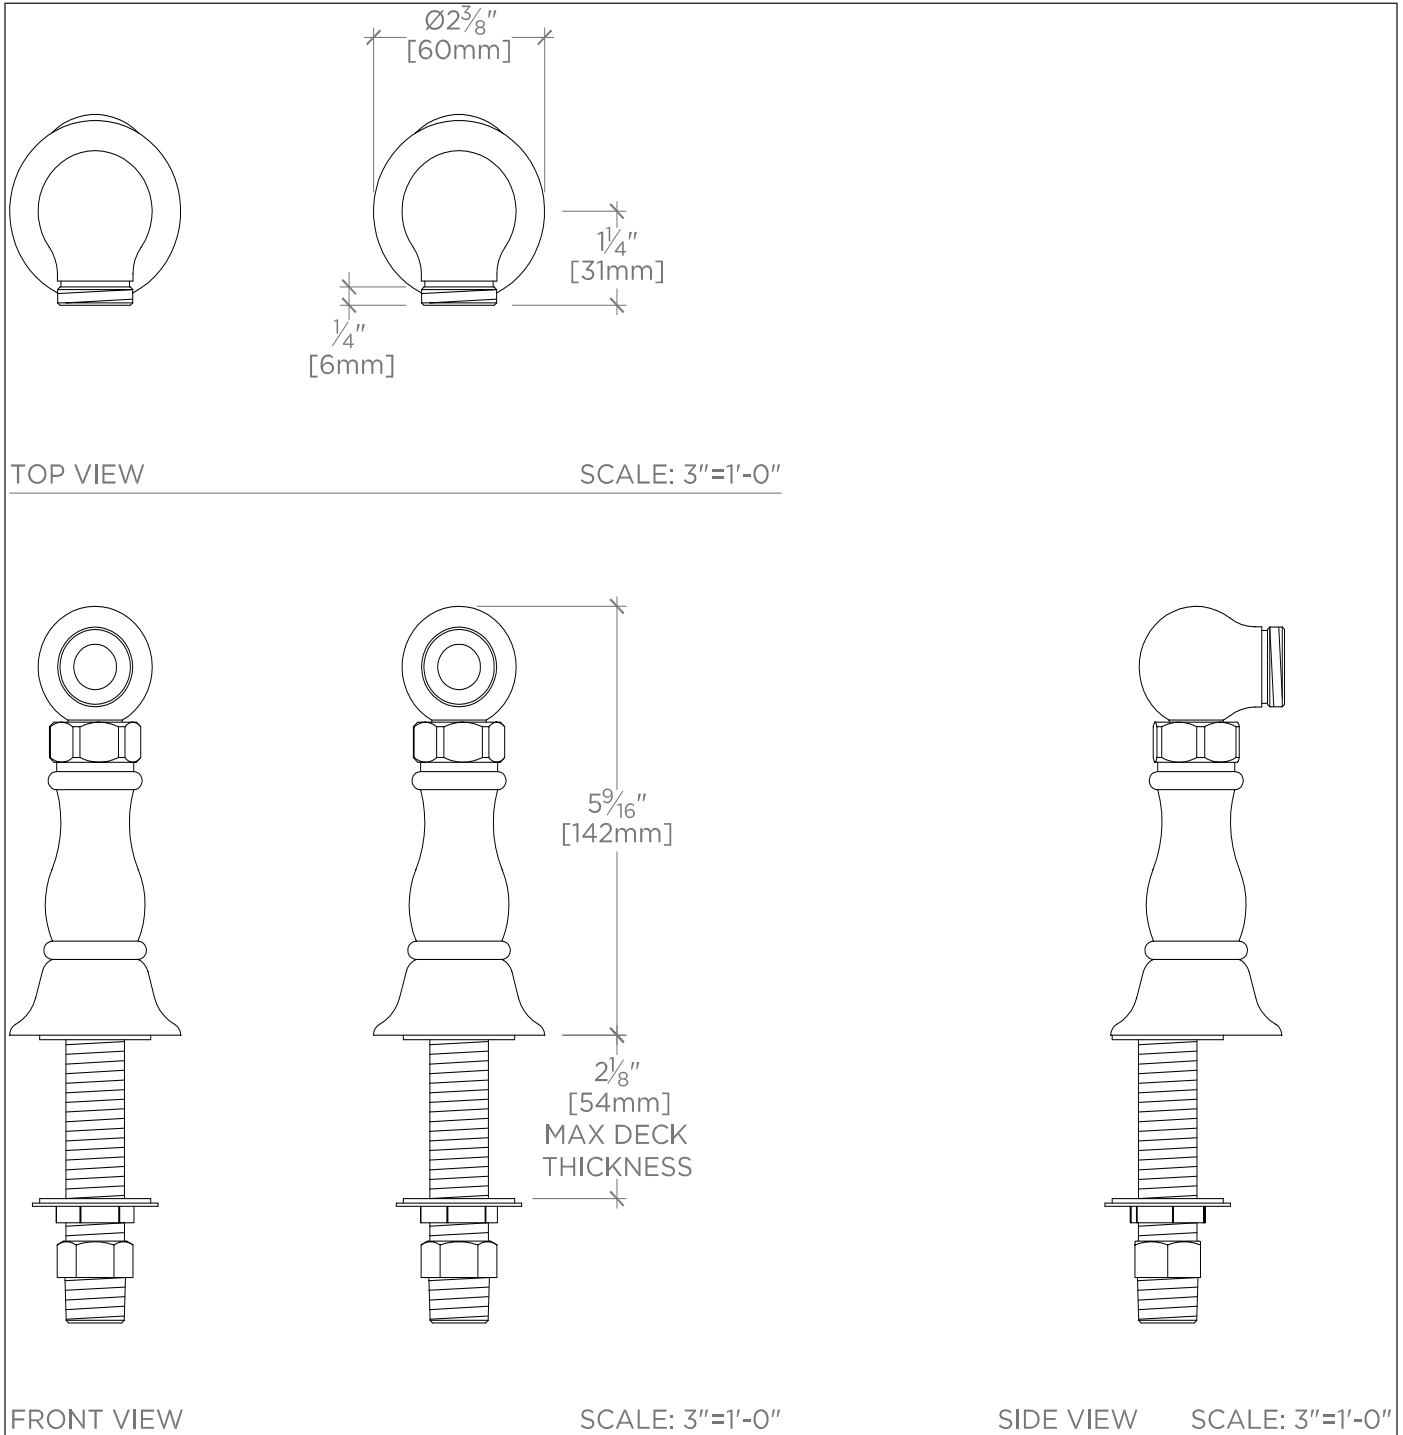

WATERWORKS

PRODUCT SUPPORT
800.927.2120
WATERWORKS.COM

JULIA

Deck Unions 4 13/16" in Chrome

STYLE No. JUUN07
REFERENCE No. JUTU07C
ITEM No. 26-15943-13990

SPECIFICATIONS
PAGE 2 OF 3

All dimensions are based on original specifications and are subject to change and variation. Please consult your Design Associate for current specifications.