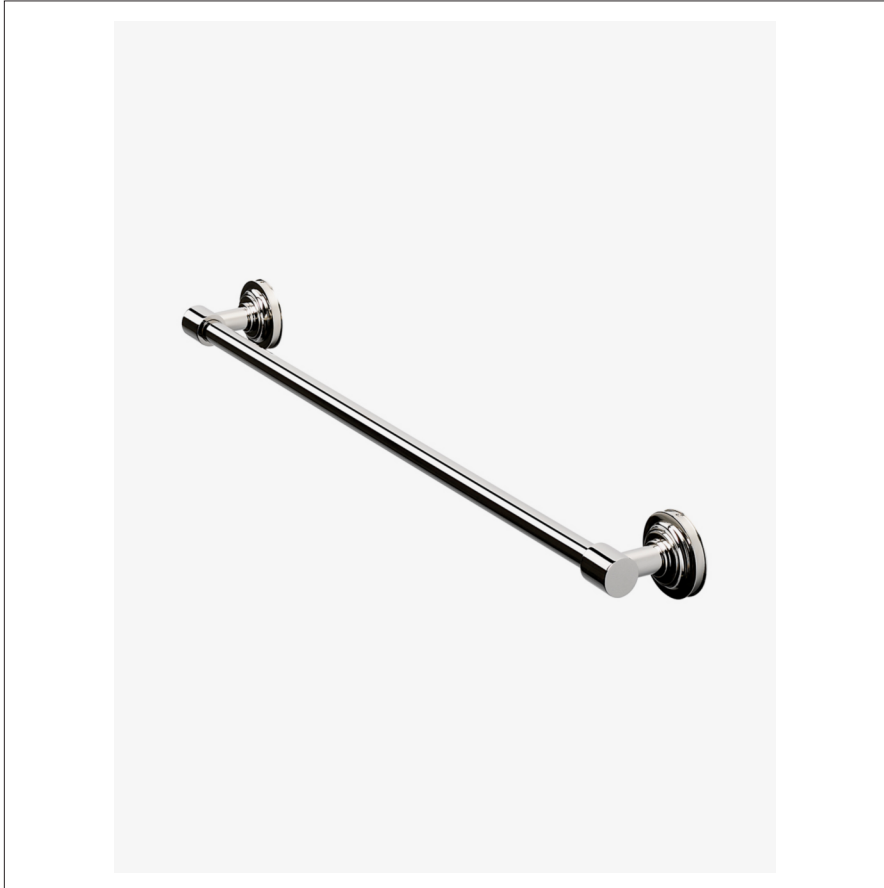

AERO

Aero 24" Single Metal Towel Bar

AETB03

SHOWN IN AERO 24" SINGLE METAL TOWEL BAR| AETB03

TECHNICAL DETAILS

Adjustable Levelers / Feet: N
Adjustable Shelves: N
Escutcheon Primary Material: Brass
Horizontal Rail Material: Metal
Length: 24"
Primary Material: Brass
Suggested Application: Bath

INSPIRATION

Inspired by the stepped detail of 19th century telescopes, Aero is a combination of historical reference with a contemporary temperament. The result is original and modern, bringing a look of updated elegance.

PRODUCT FEATURES

18" x 3" x 1 1/2"
18" and 24" Widths
Brass Construction

AERO

AETB03

Aero 24" Single Metal Towel Bar