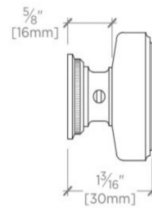

R.W. ATLAS

R.W. Atlas 1 5/8" Rosette Knob

RWHW11

SHOWN IN R.W. ATLAS 1 5/8" ROSETTE KNOB| RWHW11

TECHNICAL DETAILS

Hardware Primary Material: Brass

Hardware Shape: Knob

Primary Material: Brass

PRODUCT FEATURES

Made of Brass

R.W. ATLAS

RWHW11

R.W. Atlas 1 5/8" Rosette Knob

MOUNTING HARDWARE INCLUDED		
STYLE #	DESCRIPTION	QTY
998945	Service Parts 8-32 1" Truss Head Machine Screw, Combo, Slotted	1
998946	Service Parts 8-32 1 1/2" Truss Head Machine Screw, Combo, Slotted	1

TOP VIEW SCALE: 6"=1'-0"

FRONT VIEW SCALE: 6"=1'-0"

SIDE VIEW SCALE: 6"=1'-0"