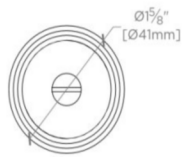

R.W. ATLAS

R.W. Atlas 1 5/8" Rosette Knob

RWHW11

SHOWN IN R.W. ATLAS 1 5/8" ROSETTE KNOB| RWHW11

TECHNICAL DETAILS

Hardware Primary Material: Brass

Hardware Shape: Knob

Primary Material: Brass

PRODUCT FEATURES

Made of Brass

R.W. ATLAS

RWHW11

R.W. Atlas 1 5/8" Rosette Knob

MOUNTING HARDWARE INCLUDED		
STYLE #	DESCRIPTION	QTY
998945	Service Parts 8-32 1" Truss Head Machine Screw, Combo, Slotted	1
998946	Service Parts 8-32 1 1/2" Truss Head Machine Screw, Combo, Slotted	1

TOP VIEW SCALE: 6"=1'-0"

FRONT VIEW SCALE: 6"=1'-0"

SIDE VIEW SCALE: 6"=1'-0"