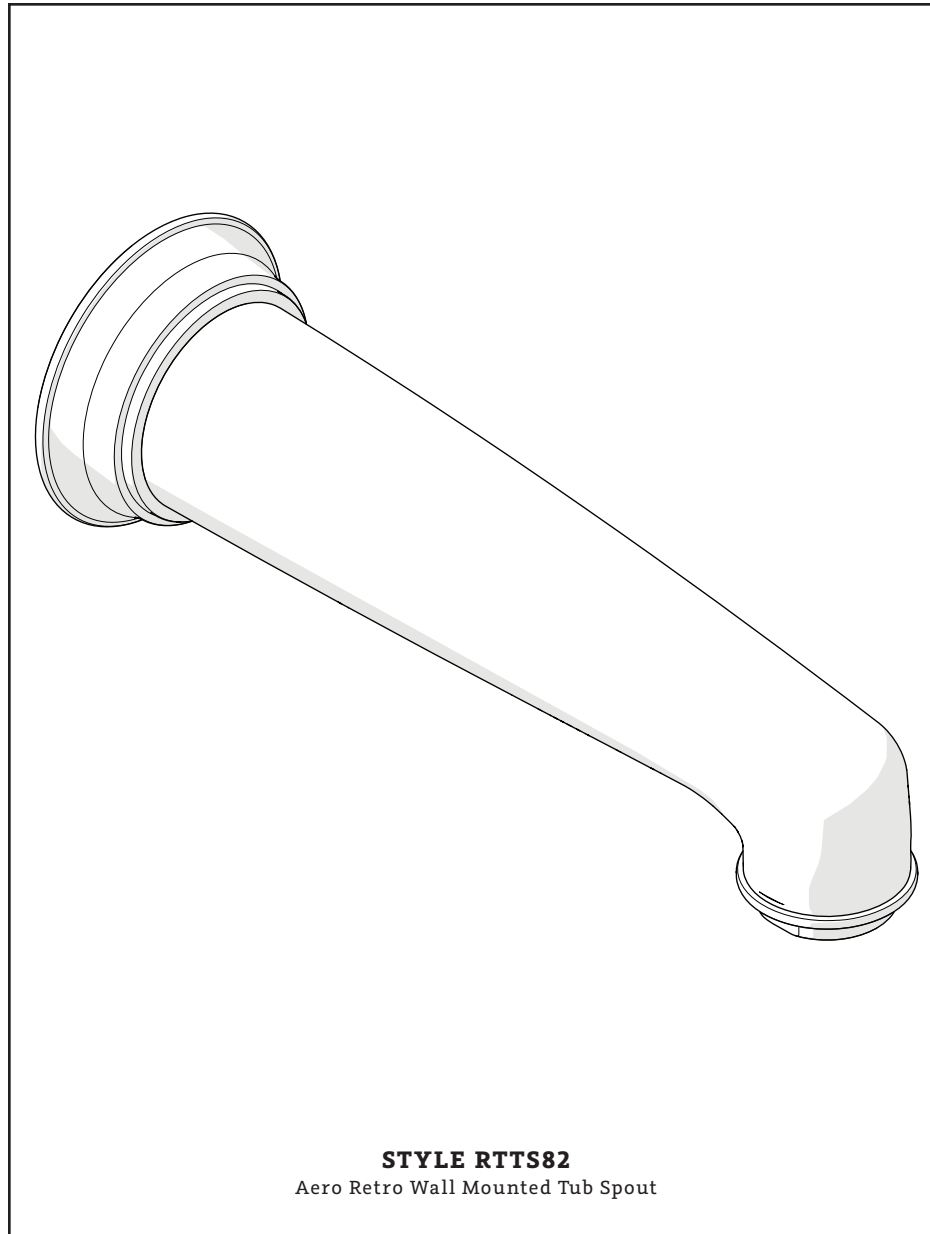

ESTB. 1978

WATERWORKS SERVICE PARTS

STYLE RTTS82
Aero Retro Wall Mounted Tub Spout

WELCOME TO

WATERWORKS

For over three decades, Waterworks has transformed the bath through an absolute commitment to design authenticity, innovation and quality. A blend of scholarly appreciation and applied experience guarantees mechanical integrity, meticulous craftsmanship, and timeless designs.