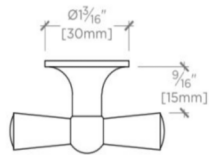

PRODUCT FEATURES

Solid Brass
Machined
Includes fixing screws

PRODUCT (NOTES)

Replacement Screws available

MILLBROOK

Millbrook 2 1/2" Knob

MLHW01

MOUNTING HARDWARE INCLUDED		
STYLE #	DESCRIPTION	QTY
998813	Service Parts 10/24 Pan Head Slot 1" Machine Screw	1
998814	Service Parts 10/24 Pan Head Slot 1 1/2" Machine Screw	1

TOP VIEW SCALE: 6"=1'-0"

FRONT VIEW SCALE: 6"=1'-0"

SIDE VIEW SCALE: 6"=1'-0"