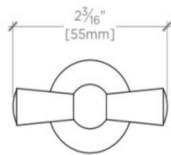

PRODUCT FEATURES

Solid Brass
Machined
Includes fixing screws

PRODUCT (NOTES)

Replacement Screws available

MILLBROOK

Millbrook 2 1/2" Knob

MLHW01

MOUNTING HARDWARE INCLUDED		
STYLE #	DESCRIPTION	QTY
998813	Service Parts 10/24 Pan Head Slot 1" Machine Screw	1
998814	Service Parts 10/24 Pan Head Slot 1 1/2" Machine Screw	1

TOP VIEW SCALE: 6"=1'-0"

FRONT VIEW SCALE: 6"=1'-0"

SIDE VIEW SCALE: 6"=1'-0"