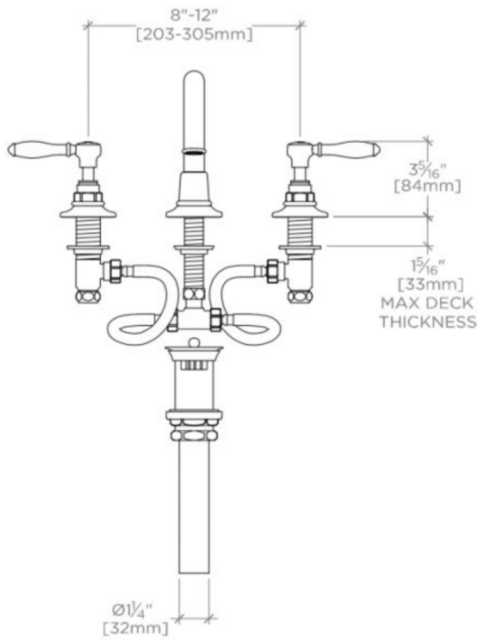

TECHNICAL DETAILS

Adjustable versus Fixed Spray: Fixed Spray
 Deck Thickness Maximum: 1 1/4"
 Deck Thickness Minimum: 0"
 Drain Assembly Materials: Brass
 Drain Depth Maximum: 2 3/4"
 Drain Hole Diameter: 1 3/4"
 Fittings Hole Diameter: 1 3/8"
 Handle Spread Maximum: 12"
 Handle Spread Minimum: 8"
 Handle Turn Angle: Quarter Turn
 Index Color / Finish and Material: White Porcelain
 Depth / Width: 8 1/2"
 Drain Depth Minimum: 1"
 Height: 6 1/2"
 Inlet Connection Size: 1/2"
 Inlet Connection Type: Male with supply nut
 Inlet Supply Spread Maximum: 12"
 Inlet Supply Spread Minimum: 8"
 Installation Type: Deck Mounted
 Length: 15"
 Number of Holes: Three Hole
 Primary Material: Brass
 Restricted Maximum Flow Rate: 1.2 gpm
 Spout Swivel: N
 Suggested Application: Bath
 Valve Material: Ceramic
 Water Pressure Maximum: 85.0 psi
 Water Pressure Minimum: 20.0 psi
 Water Pressure Recommended: 45.0 psi

INSPIRATION

Drawing on Edwardian style, Easton is the most extensive Waterworks family; a range of moods and a selection of products from fittings to furniture.

CODES & STANDARDS

Code # EALS53: CEC

PRODUCT FEATURES

Available in 1.2gpm (4.5L/min) flow rate

CERTIFICATIONS

PRODUCT (NOTES)

Sold with European style drain; USA style drain sold separately for use with non-Waterworks sinks.

WATERWORKS

EASTON

EALS53

Easton Vintage Gooseneck Three Hole Deck Mounted Lavatory
Faucet with White Porcelain Lever Handles

TOP VIEW SCALE: 1 1/2"=1'-0"

FRONT VIEW SCALE: 1 1/2"=1'-0"

SIDE VIEW SCALE: 1 1/2"=1'-0"