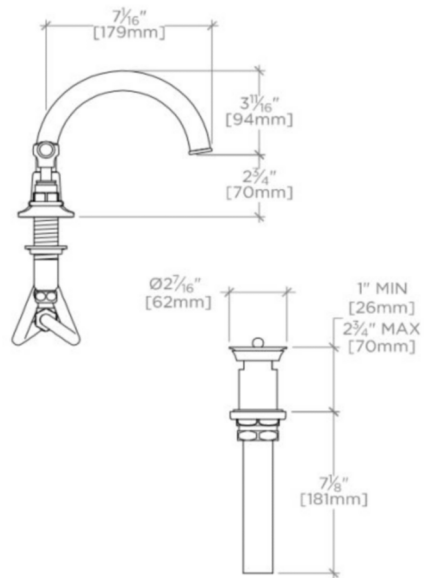

TECHNICAL DETAILS

Adjustable versus Fixed Spray: Fixed Spray
 Deck Thickness Maximum: 1 1/4"
 Deck Thickness Minimum: 0"
 Drain Assembly Materials: Brass
 Drain Depth Maximum: 2 3/4"
 Drain Hole Diameter: 1 3/4"
 Fittings Hole Diameter: 1 3/8"
 Handle Spread Maximum: 12"
 Handle Spread Minimum: 8"
 Handle Turn Angle: Quarter Turn
 Index Color / Finish and Material: White Porcelain
 Depth / Width: 8 1/2"
 Drain Depth Minimum: 1"
 Height: 6 1/2"
 Inlet Connection Size: 1/2"
 Inlet Connection Type: Male with supply nut
 Inlet Supply Spread Maximum: 12"
 Inlet Supply Spread Minimum: 8"
 Installation Type: Deck Mounted
 Length: 15"
 Number of Holes: Three Hole
 Primary Material: Brass
 Restricted Maximum Flow Rate: 1.2 gpm
 Spout Swivel: N
 Suggested Application: Bath
 Valve Material: Ceramic
 Water Pressure Maximum: 85.0 psi
 Water Pressure Minimum: 20.0 psi
 Water Pressure Recommended: 45.0 psi

INSPIRATION

Drawing on Edwardian style, Easton is the most extensive Waterworks family; a range of moods and a selection of products from fittings to furniture.

CODES & STANDARDS

Code # EALS53: CEC

PRODUCT FEATURES

Available in 1.2gpm (4.5L/min) flow rate

CERTIFICATIONS

PRODUCT (NOTES)

Sold with European style drain; USA style drain sold separately for use with non-Waterworks sinks.

WATERWORKS

EASTON

EALS53

Easton Vintage Gooseneck Three Hole Deck Mounted Lavatory
Faucet with White Porcelain Lever Handles

TOP VIEW SCALE: 1 1/2"=1'-0"

FRONT VIEW SCALE: 1 1/2"=1'-0"

SIDE VIEW SCALE: 1 1/2"=1'-0"