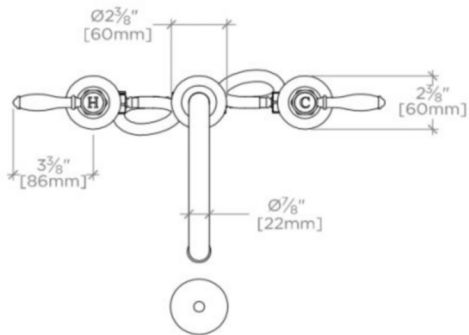

TECHNICAL DETAILS

Adjustable versus Fixed Spray: Fixed Spray
 Deck Thickness Maximum: 1 1/4"
 Deck Thickness Minimum: 0"
 Drain Assembly Materials: Brass
 Drain Depth Maximum: 2 3/4"
 Drain Hole Diameter: 1 3/4"
 Fittings Hole Diameter: 1 3/8"
 Handle Spread Maximum: 12"
 Handle Spread Minimum: 8"
 Handle Turn Angle: Quarter Turn
 Index Color / Finish and Material: White Porcelain
 Depth / Width: 8 1/2"
 Drain Depth Minimum: 1"
 Height: 6 1/2"
 Inlet Connection Size: 1/2"
 Inlet Connection Type: Male with supply nut
 Inlet Supply Spread Maximum: 12"
 Inlet Supply Spread Minimum: 8"
 Installation Type: Deck Mounted
 Length: 15"
 Number of Holes: Three Hole
 Primary Material: Brass
 Restricted Maximum Flow Rate: 1.2 gpm
 Spout Swivel: N
 Suggested Application: Bath
 Valve Material: Ceramic
 Water Pressure Maximum: 85.0 psi
 Water Pressure Minimum: 20.0 psi
 Water Pressure Recommended: 45.0 psi

INSPIRATION

Drawing on Edwardian style, Easton is the most extensive Waterworks family; a range of moods and a selection of products from fittings to furniture.

CODES & STANDARDS

Code # EALS53: CEC

PRODUCT FEATURES

Available in 1.2gpm (4.5L/min) flow rate

CERTIFICATIONS

PRODUCT (NOTES)

Sold with European style drain; USA style drain sold separately for use with non-Waterworks sinks.

WATERWORKS

EASTON

EALS53

Easton Vintage Gooseneck Three Hole Deck Mounted Lavatory
Faucet with White Porcelain Lever Handles

TOP VIEW SCALE: 1 1/2"=1'-0"

FRONT VIEW SCALE: 1 1/2"=1'-0"

SIDE VIEW SCALE: 1 1/2"=1'-0"