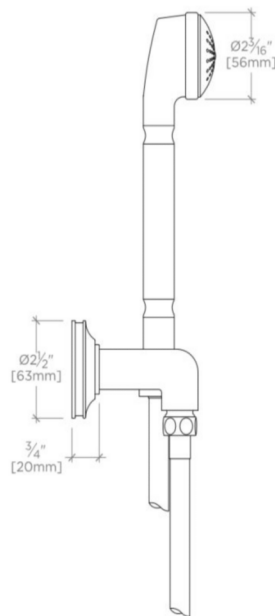

TRANSIT

Transit Handshower On Hook with Metal Handle

TRHS01

SHOWN IN TRANSIT HANDSHOWER ON HOOK WITH METAL HANDLE | TRHS01

TECHNICAL DETAILS

ADA Compliance: Yes
 Adjustable versus Fixed Spray: Fixed Spray
 Diameter of Head: 2 3/16"
 Escutcheon Primary Material: Brass
 Fittings Hole Diameter: 1 1/4"
 Flow Restriction Options: 2.0, 1.75, 1.5, 0.92
 Handshower / Spray Hose Length: 59"
 Depth / Width: 4 1/16"
 Height: 10 5/16"
 Inlet Connection Size: 1/2"
 Inlet Connection Type: Female NPT
 Installation Type: Wall Mounted
 Integrated Diverter: N
 Length: 3 3/4"
 Pivot: N
 Primary Material: Brass
 Suggested Application: Bath
 Water Pressure Maximum: 85.0 psi
 Water Pressure Minimum: 20.0 psi
 Water Pressure Recommended: 45.0 psi

PRODUCT FEATURES

This item is stocked in a Chrome, Nickel and Unlacquered Brass finishes.

Stocked in 2.0gpm (7.6 L/min) and 1.75gpm (6.6 L/min). State of California requires 1.75gpm (6.6 L/min) to comply with their water conservation requirements. Other flow options are available to order, contact your sales associate or call 1 (800) 899-6757 for details.

CERTIFICATIONS

TRANSIT

TRHS01

Transit Handshower On Hook with Metal Handle

TOP VIEW SCALE: 3"=1'-0"

FRONT VIEW SCALE: 3"=1'-0"

SIDE VIEW SCALE: 3"=1'-0"