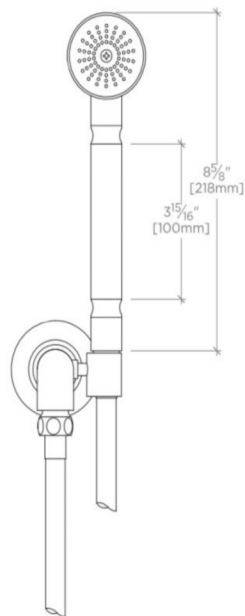

TRANSIT

Transit Handshower On Hook with Metal Handle

TRHS01

SHOWN IN TRANSIT HANDSHOWER ON HOOK WITH METAL HANDLE | TRHS01

TECHNICAL DETAILS

ADA Compliance: Yes
 Adjustable versus Fixed Spray: Fixed Spray
 Diameter of Head: 2 3/16"
 Escutcheon Primary Material: Brass
 Fittings Hole Diameter: 1 1/4"
 Flow Restriction Options: 2.0, 1.75, 1.5, 0.92
 Handshower / Spray Hose Length: 59"
 Depth / Width: 4 1/16"
 Height: 10 5/16"
 Inlet Connection Size: 1/2"
 Inlet Connection Type: Female NPT
 Installation Type: Wall Mounted
 Integrated Diverter: N
 Length: 3 3/4"
 Pivot: N
 Primary Material: Brass
 Suggested Application: Bath
 Water Pressure Maximum: 85.0 psi
 Water Pressure Minimum: 20.0 psi
 Water Pressure Recommended: 45.0 psi

PRODUCT FEATURES

This item is stocked in a Chrome, Nickel and Unlacquered Brass finishes.

Stocked in 2.0gpm (7.6 L/min) and 1.75gpm (6.6 L/min). State of California requires 1.75gpm (6.6 L/min) to comply with their water conservation requirements. Other flow options are available to order, contact your sales associate or call 1 (800) 899-6757 for details.

CERTIFICATIONS

TRANSIT

TRHS01

Transit Handshower On Hook with Metal Handle

TOP VIEW SCALE: 3"=1'-0"

FRONT VIEW SCALE: 3"=1'-0"

SIDE VIEW SCALE: 3"=1'-0"