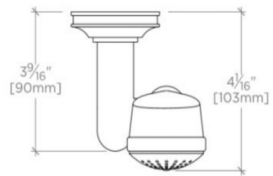

TRANSIT

Transit Handshower On Hook with Metal Handle

TRHS01

SHOWN IN TRANSIT HANDSHOWER ON HOOK WITH METAL HANDLE | TRHS01

TECHNICAL DETAILS

ADA Compliance: Yes
 Adjustable versus Fixed Spray: Fixed Spray
 Diameter of Head: 2 3/16"
 Escutcheon Primary Material: Brass
 Fittings Hole Diameter: 1 1/4"
 Flow Restriction Options: 2.0, 1.75, 1.5, 0.92
 Handshower / Spray Hose Length: 59"
 Depth / Width: 4 1/16"
 Height: 10 5/16"
 Inlet Connection Size: 1/2"
 Inlet Connection Type: Female NPT
 Installation Type: Wall Mounted
 Integrated Diverter: N
 Length: 3 3/4"
 Pivot: N
 Primary Material: Brass
 Suggested Application: Bath
 Water Pressure Maximum: 85.0 psi
 Water Pressure Minimum: 20.0 psi
 Water Pressure Recommended: 45.0 psi

PRODUCT FEATURES

This item is stocked in a Chrome, Nickel and Unlacquered Brass finishes.

Stocked in 2.0gpm (7.6 L/min) and 1.75gpm (6.6 L/min). State of California requires 1.75gpm (6.6 L/min) to comply with their water conservation requirements. Other flow options are available to order, contact your sales associate or call 1 (800) 899-6757 for details.

CERTIFICATIONS

TRANSIT

TRHS01

Transit Handshower On Hook with Metal Handle

TOP VIEW SCALE: 3"=1'-0"

FRONT VIEW SCALE: 3"=1'-0"

SIDE VIEW SCALE: 3"=1'-0"