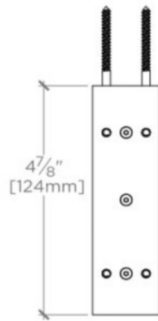

PRODUCT FEATURES

Solid Brass

Machined and hand-polished

Made in the USA

Includes per fixing: #8 Flat Head Wood Screw finished to match

AERO

Aero 6" Bracket

AEBK06

TOP VIEW SCALE: 3"=1'-0"

ISO VIEW SCALE: 3"=1'-0"

FRONT VIEW SCALE: 3"=1'-0"

SIDE VIEW SCALE: 3"=1'-0"