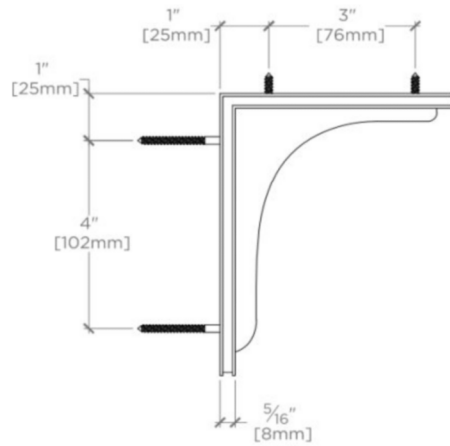

PRODUCT FEATURES

Solid Brass

Machined and hand-polished

Made in the USA

Includes per fixing: #8 Flat Head Wood Screw finished to match

AERO

Aero 6" Bracket

AEBK06

TOP VIEW SCALE: 3"=1'-0"

ISO VIEW SCALE: 3"=1'-0"

FRONT VIEW SCALE: 3"=1'-0"

SIDE VIEW SCALE: 3"=1'-0"