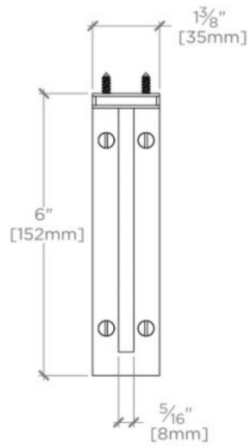

PRODUCT FEATURES

Solid Brass

Machined and hand-polished

Made in the USA

Includes per fixing: #8 Flat Head Wood Screw finished to match

AERO

Aero 6" Bracket

AEBK06

TOP VIEW SCALE: 3"=1'-0"

ISO VIEW SCALE: 3"=1'-0"

FRONT VIEW SCALE: 3"=1'-0"

SIDE VIEW SCALE: 3"=1'-0"