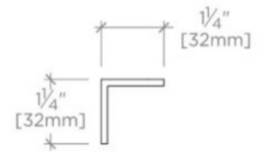

### TECHNICAL DETAILS

Depth / Width: 32 mm  
Height: 32 mm  
Length: 533 mm  
Suggested Application: Bath

## UNIVERSAL

UNSS91

Universal Slab Support 1 1/4" x 21" x 1 1/4"

TOP VIEW

SCALE: 3"=1'-0"

FRONT VIEW

SCALE: 3"=1'-0"

SIDE VIEW