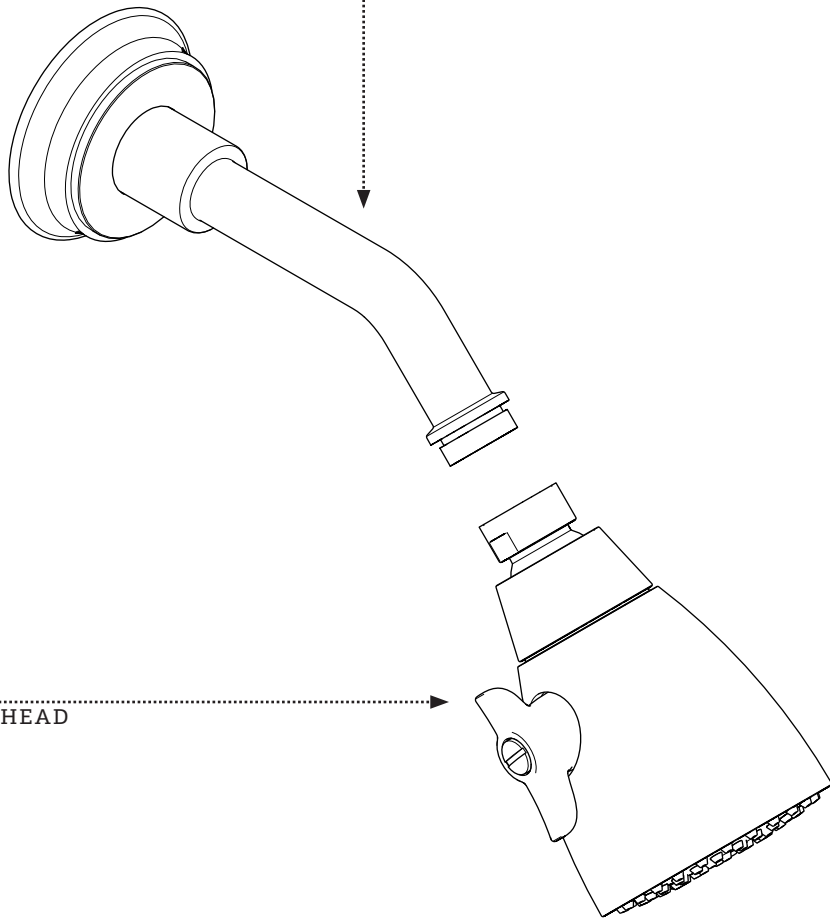

ESTB. 1978

WATERWORKS SERVICE PARTS

STYLE RTSH72

Aero Retro 2 3/4" Shower Head Arm and Flange with Adjustable Spray

WELCOME TO

WATERWORKS

For over three decades, Waterworks has transformed the bath through an absolute commitment to design authenticity, innovation and quality. A blend of scholarly appreciation and applied experience guarantees mechanical integrity, meticulous craftsmanship, and timeless designs.

To obtain your complete warranty or inquire about warranty service, please visit us at www.waterworks.com or contact our Product Support Team.

ESTB. 1978

WATERWORKS

MAIN KITS

103512*
ARM AND FLANGE

103510*
SHOWERHEAD