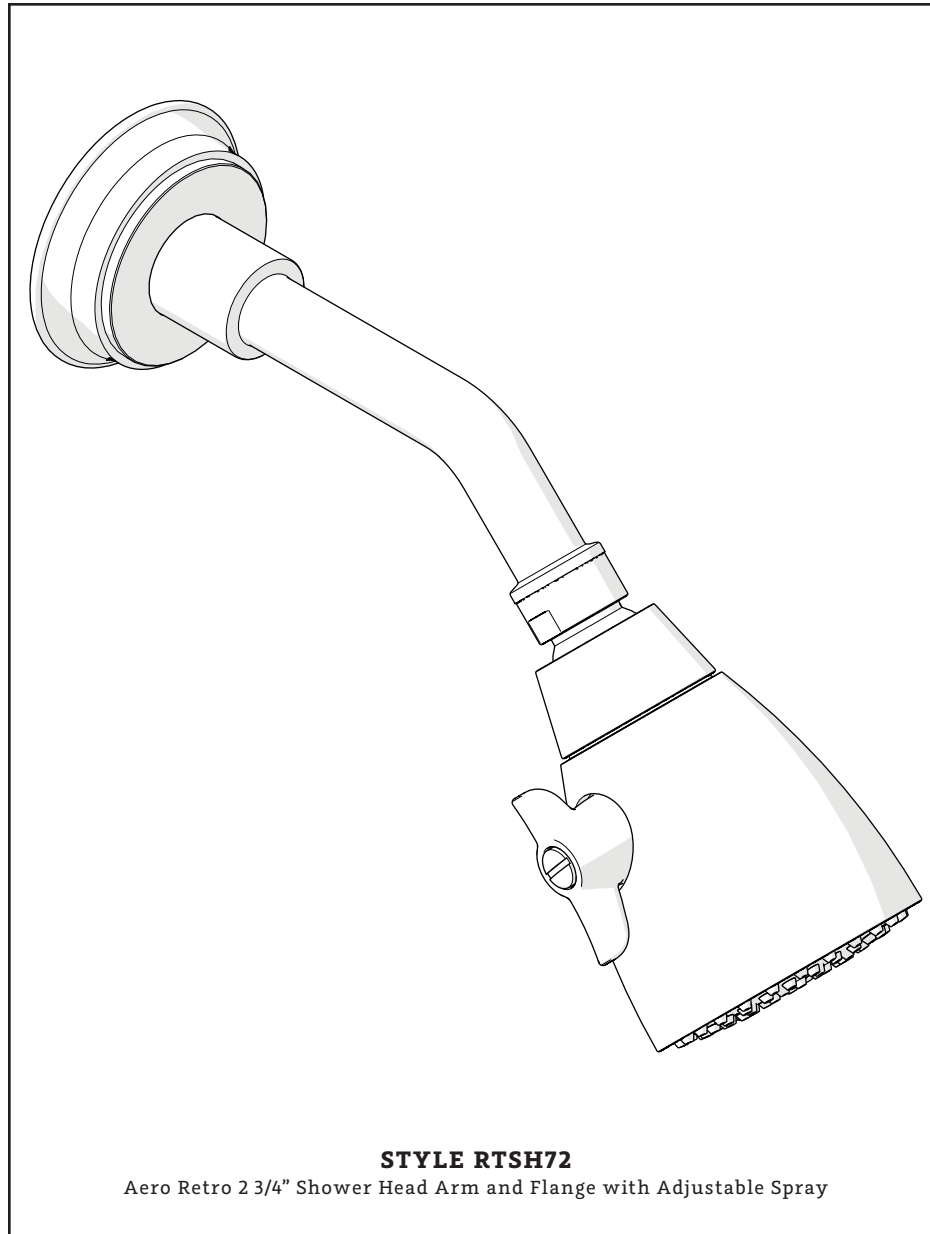

ESTB. 1978

WATERWORKS SERVICE PARTS

STYLE RTSH72

Aero Retro 2 3/4" Shower Head Arm and Flange with Adjustable Spray

WELCOME TO

WATERWORKS

For over three decades, Waterworks has transformed the bath through an absolute commitment to design authenticity, innovation and quality. A blend of scholarly appreciation and applied experience guarantees mechanical integrity, meticulous craftsmanship, and timeless designs.