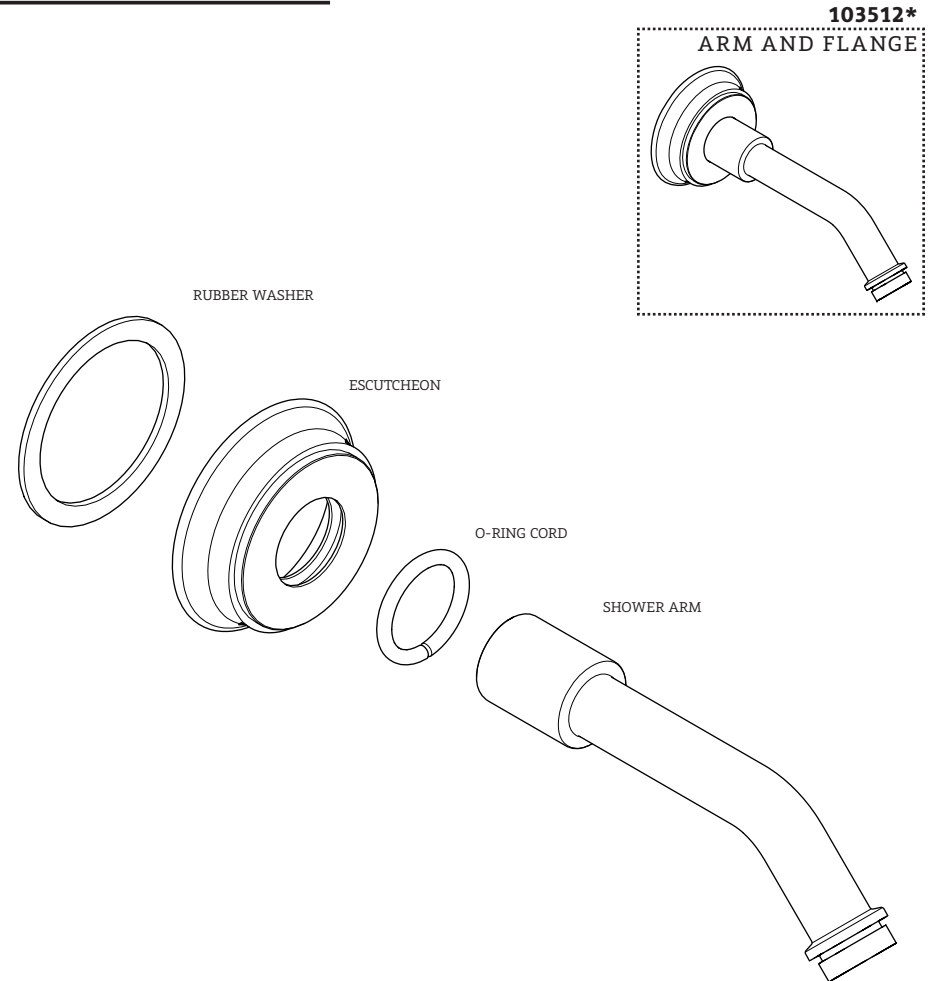

ESTB. 1978

WATERWORKS SERVICE PARTS

STYLE RTSH72

Aero Retro 2 3/4" Shower Head Arm and Flange with Adjustable Spray

WELCOME TO

WATERWORKS

For over three decades, Waterworks has transformed the bath through an absolute commitment to design authenticity, innovation and quality. A blend of scholarly appreciation and applied experience guarantees mechanical integrity, meticulous craftsmanship, and timeless designs.

To obtain your complete warranty or inquire about warranty service, please visit us at www.waterworks.com or contact our Product Support Team.

ESTB. 1978

WATERWORKS

MAIN KITS

103512*
ARM AND FLANGE

103510*
SHOWERHEAD

STYLES: RTSH72

*FINISH/COLOR MUST BE SPECIFIED WHEN ORDERING
++SUPPLIED AS A PAIR

KIT COMPONENTS

ESTB. 1978

WATERWORKS

KIT COMPONENTS

STYLES: RTSH72

*FINISH/COLOR MUST BE SPECIFIED WHEN ORDERING
++SUPPLIED AS A PAIR

SERVICE PARTS INDEX

<u>STYLE</u>	<u>DESCRIPTION</u>	<u>PG</u>
103512*	ARM AND FLANGE	3
103510*	SHOWERHEAD	4

ESTB. 1978

WATERWORKS

PRODUCT SUPPORT

60 BACKUS AVENUE
DANBURY, CT 06810

1 (800) 927-2120 (EXT 2)

WWW.WATERWORKS.COM