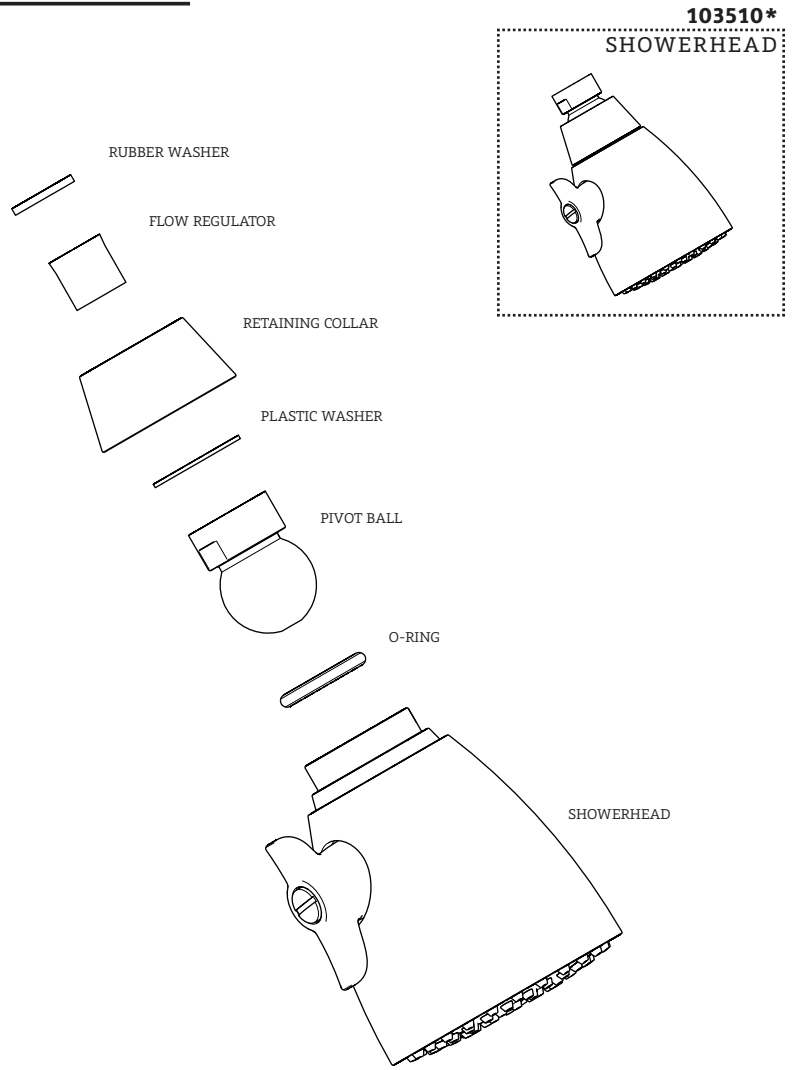

STYLES: RTSH72

*FINISH/COLOR MUST BE SPECIFIED WHEN ORDERING
++SUPPLIED AS A PAIR

KIT COMPONENTS

ESTB. 1978

WATERWORKS

KIT COMPONENTS

STYLES: RTSH72

*FINISH/COLOR MUST BE SPECIFIED WHEN ORDERING
++SUPPLIED AS A PAIR

SERVICE PARTS INDEX

<u>STYLE</u>	<u>DESCRIPTION</u>	<u>PG</u>
103512*	ARM AND FLANGE	3
103510*	SHOWERHEAD	4

ESTB. 1978

WATERWORKS

PRODUCT SUPPORT

60 BACKUS AVENUE
DANBURY, CT 06810

1 (800) 927-2120 (EXT 2)

WWW.WATERWORKS.COM