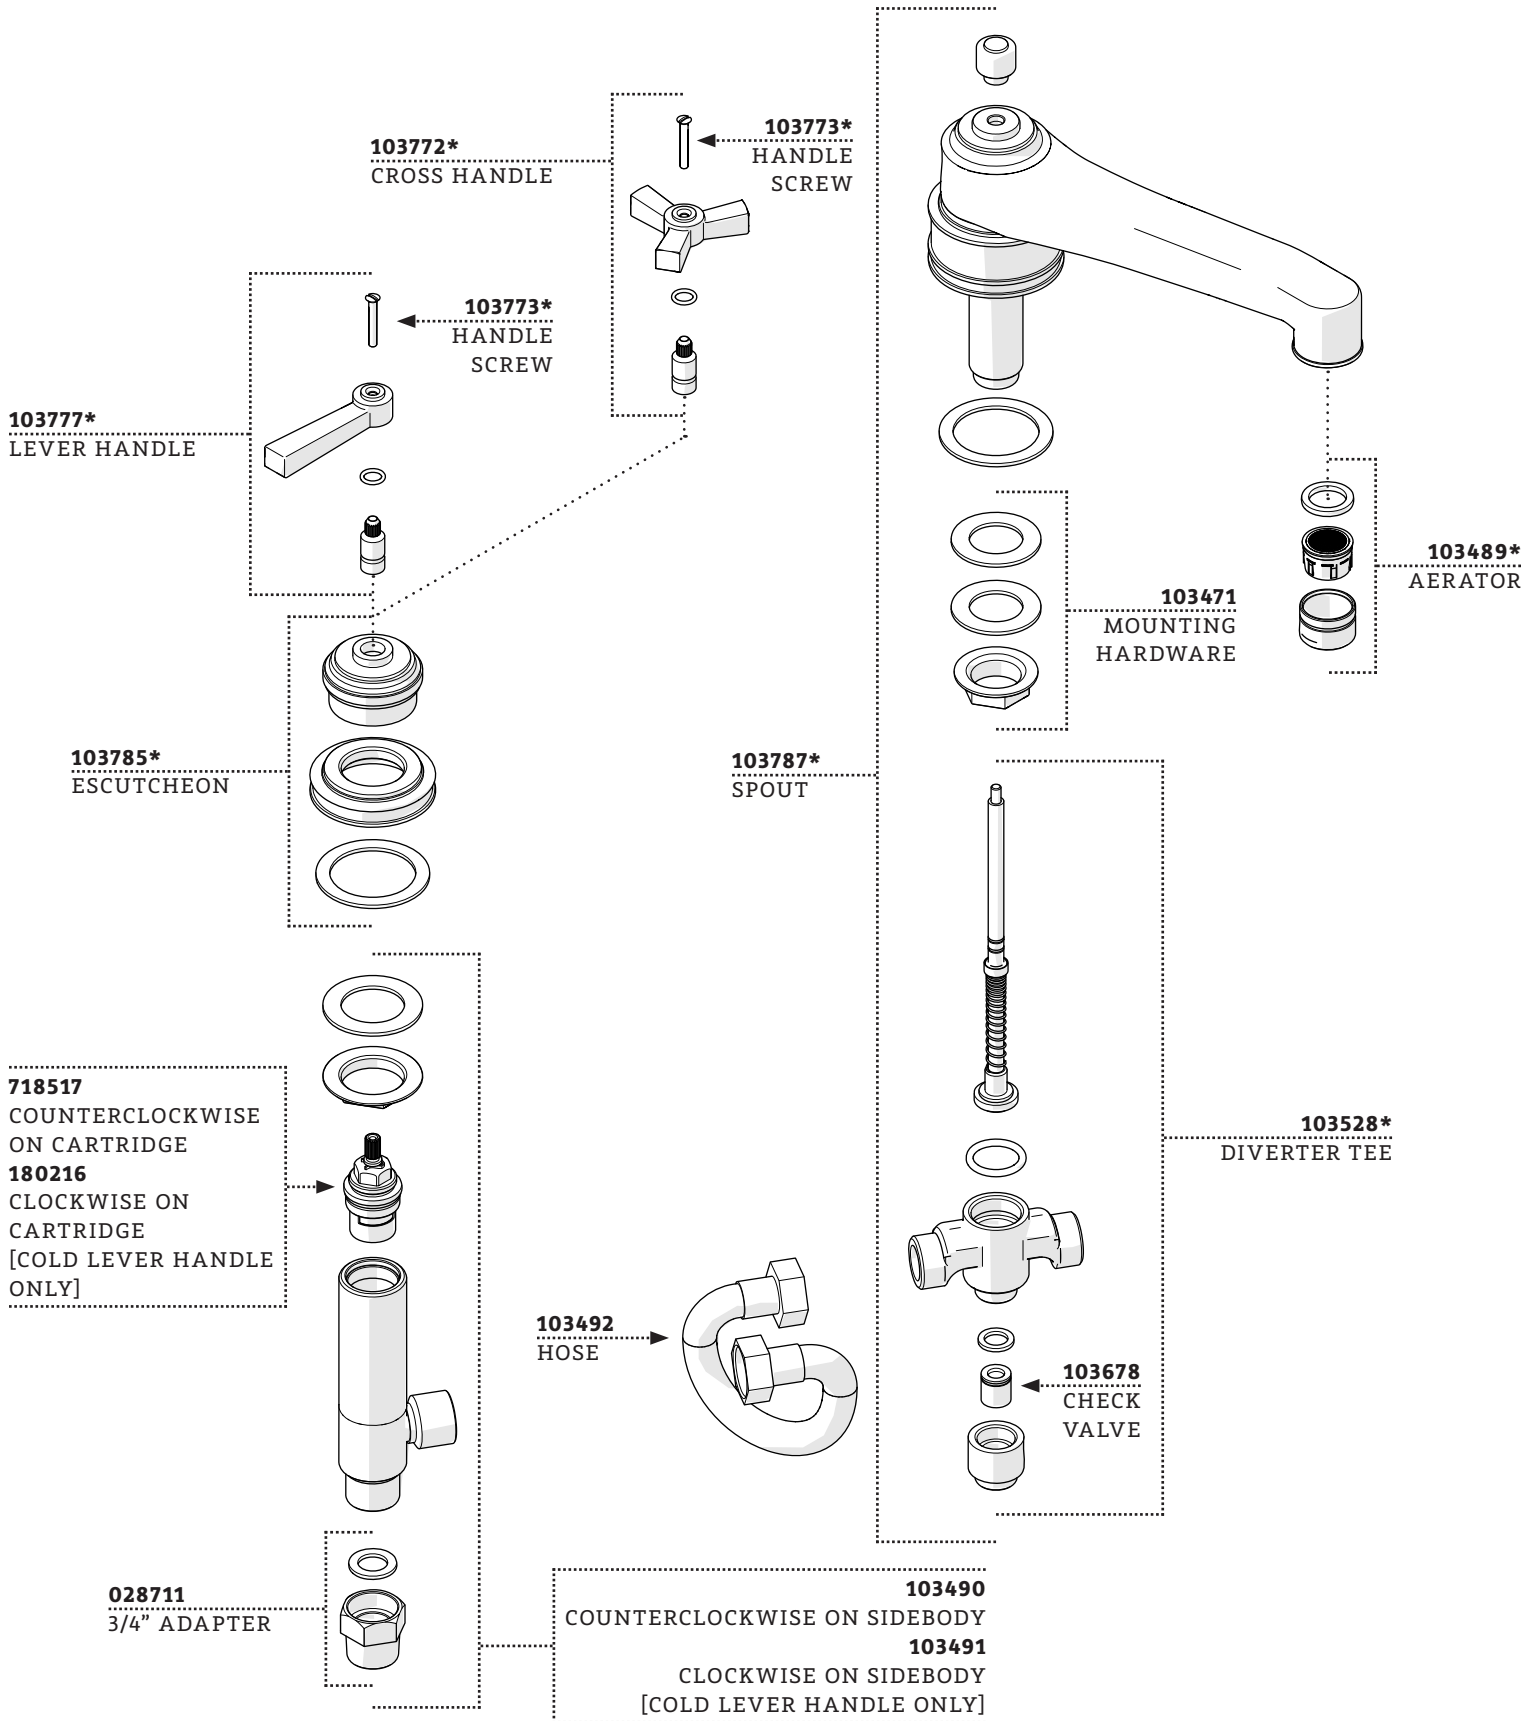

ESTB. 1978

WATERWORKS

SERVICE PARTS

STYLES: AETF88, AETF89

*FINISH/COLOR MUST BE SPECIFIED WHEN ORDERING
++SUPPLIED AS A PAIR

DOCUMENT: SPAE07_REV01

ESTB. 1978

WATERWORKS

SERVICE PARTS

STYLES: AETF88, AETF89

*FINISH/COLOR MUST BE SPECIFIED WHEN ORDERING
++SUPPLIED AS A PAIR

DOCUMENT: SPAE07_REV01

103786*
SPRAY

103623
CHECK VALVE

103972*
SPRAY RETURN

103575*
HANDSHOWER HOSE
WITH EXTENSION