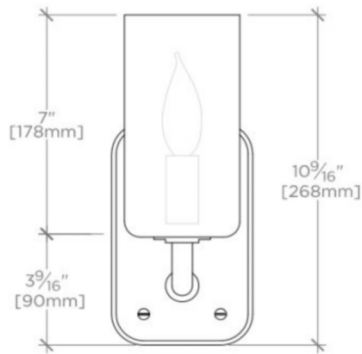

### TECHNICAL DETAILS

---

Bulb Base Size: B15 Bayonet  
Bulb Type: 40 Watt max B15/SBC  
Depth / Width: 130 mm  
Height: 268 mm  
Installation Type: Wall Mounted  
Junction Box Orientation: Any  
Length: 110 mm  
Number of Bulbs: One  
Orientation: Up  
Voltage: 240.0

## LUDLOW

LD01LT

Ludlow Wall Mounted Single Arm Sconce with Glass Shade

STYLE #	SOCKET	BULB	MAX WATT
LDLT01	Candelabra E12	B10 Incandescent	60
LD01LT (UK)	Bayonet B15	B15/SBC	40

TOP VIEW SCALE: 2"=1'-0"

MOUNTING SCALE: 2"=1'-0"

FRONT VIEW SCALE: 2"=1'-0"

SIDE VIEW SCALE: 2"=1'-0"