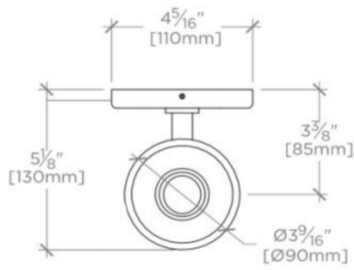

WATERWORKS

LUDLOW

LD01LT

Ludlow Wall Mounted Single Arm Sconce with Glass Shade

STYLE #	SOCKET	BULB	MAX WATT
LDLT01	Candelabra E12	B10 Incandescent	60
LD01LT (UK)	Bayonet B15	B15/SBC	40

TOP VIEW SCALE: 2"=1'-0"