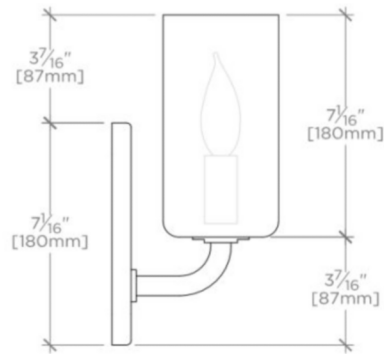

### TECHNICAL DETAILS

---

Bulb Base Size: B15 Bayonet  
Bulb Type: 40 Watt max B15/SBC  
Depth / Width: 130 mm  
Height: 268 mm  
Installation Type: Wall Mounted  
Junction Box Orientation: Any  
Length: 110 mm  
Number of Bulbs: One  
Orientation: Up  
Voltage: 240.0

## LUDLOW

LD01LT

Ludlow Wall Mounted Single Arm Sconce with Glass Shade

STYLE #	SOCKET	BULB	MAX WATT
LDLT01	Candelabra E12	B10 Incandescent	60
LD01LT (UK)	Bayonet B15	B15/SBC	40

TOP VIEW SCALE: 2"=1'-0"

MOUNTING SCALE: 2"=1'-0"

FRONT VIEW SCALE: 2"=1'-0"

SIDE VIEW SCALE: 2"=1'-0"