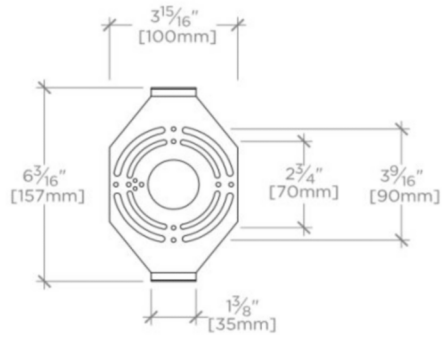

### TECHNICAL DETAILS

---

Bulb Base Size: B15 Bayonet  
Bulb Type: 40 Watt max B15/SBC  
Depth / Width: 130 mm  
Height: 268 mm  
Installation Type: Wall Mounted  
Junction Box Orientation: Any  
Length: 110 mm  
Number of Bulbs: One  
Orientation: Up  
Voltage: 240.0

## LUDLOW

LD01LT

Ludlow Wall Mounted Single Arm Sconce with Glass Shade

STYLE #	SOCKET	BULB	MAX WATT
LDLT01	Candelabra E12	B10 Incandescent	60
LD01LT (UK)	Bayonet B15	B15/SBC	40

TOP VIEW SCALE: 2"=1'-0"

MOUNTING SCALE: 2"=1'-0"

FRONT VIEW SCALE: 2"=1'-0"

SIDE VIEW SCALE: 2"=1'-0"