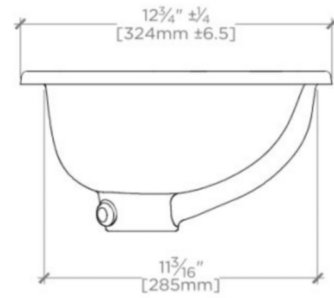

TECHNICAL DETAILS

ADA Compliance: When installed per ADA guidelines
Depth to Overflow: 79 mm
Drain Hole Depth: 44 mm
Drain Hole Diameter: 46 mm
Depth / Width: 324 mm
Height: 173 mm
Installation Type: Undermount
Length: 462 mm
Overflow Opening: Yes
Primary Material: Fine Fire Clay

WATERWORKS

CLARA

CYLV01

Clara Undermount Oval Vitreous China Single Glazed Lavatory Sink
18 1/4" x 12 3/4" x 7 1/4"

TOP VIEW

SCALE: 1/2"=1'-0"

ISO VIEW

SCALE: 1/2"=1'-0"

FRONT VIEW

SCALE: 1/2"=1'-0"

SIDE VIEW

SCALE: 1/2"=1'-0"

DIMENSIONAL TOLERANCE: +/- 2%