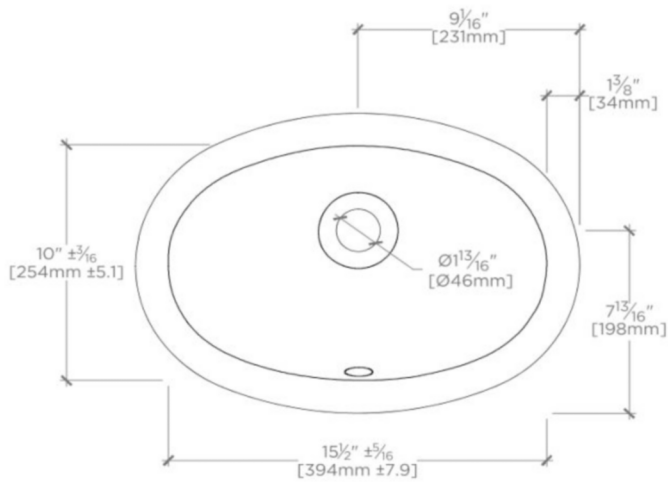

TECHNICAL DETAILS

ADA Compliance: When installed per ADA guidelines
Depth to Overflow: 79 mm
Drain Hole Depth: 44 mm
Drain Hole Diameter: 46 mm
Depth / Width: 324 mm
Height: 173 mm
Installation Type: Undermount
Length: 462 mm
Overflow Opening: Yes
Primary Material: Fine Fire Clay

WATERWORKS

CLARA

CYLV01

Clara Undermount Oval Vitreous China Single Glazed Lavatory Sink
18 1/4" x 12 3/4" x 7 1/4"

TOP VIEW

SCALE: 1/2"=1'-0"

ISO VIEW

SCALE: 1/2"=1'-0"

FRONT VIEW

SCALE: 1/2"=1'-0"

SIDE VIEW

SCALE: 1/2"=1'-0"

DIMENSIONAL TOLERANCE: +/- 2%