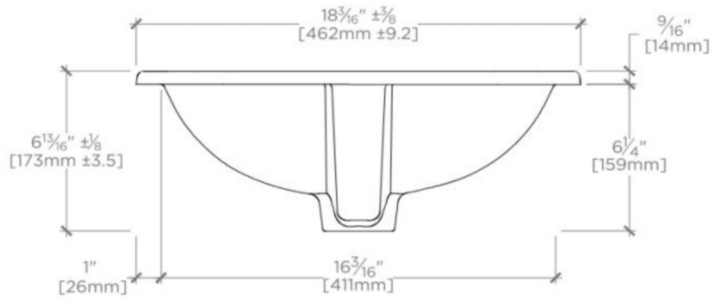

TECHNICAL DETAILS

ADA Compliance: When installed per ADA guidelines
Depth to Overflow: 79 mm
Drain Hole Depth: 44 mm
Drain Hole Diameter: 46 mm
Depth / Width: 324 mm
Height: 173 mm
Installation Type: Undermount
Length: 462 mm
Overflow Opening: Yes
Primary Material: Fine Fire Clay

WATERWORKS

CLARA

CYLV01

Clara Undermount Oval Vitreous China Single Glazed Lavatory Sink
18 1/4" x 12 3/4" x 7 1/4"

TOP VIEW

SCALE: 1/2"=1'-0"

ISO VIEW

SCALE: 1/2"=1'-0"

FRONT VIEW

SCALE: 1/2"=1'-0"

SIDE VIEW

SCALE: 1/2"=1'-0"

DIMENSIONAL TOLERANCE: +/- 2%