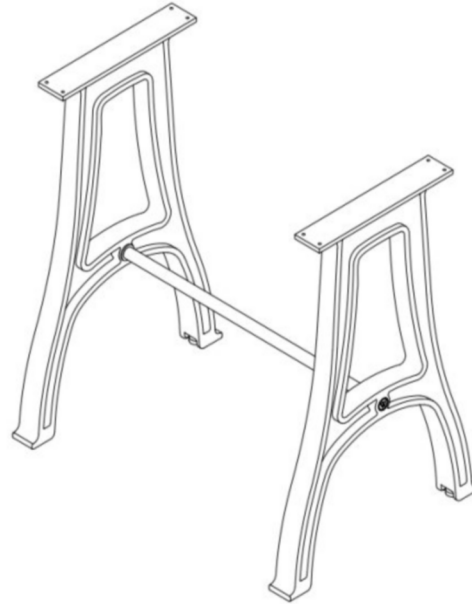

HUMBOLDT

HUWS01

Humboldt Metal Four Leg Single Washstand 31" x 21" x 32"

SHOWN IN CAST IRON

TECHNICAL DETAILS

ADA Compliance: No
Adjustable Levelers / Feet: Y
Depth / Width: 21 1/4"
Height: 31 7/8"
Leg Material: Metal
Length: 31 1/2"
Number of Legs: Four
Primary Material: Metal
Rough-in Supply Height Recommended: 21"
Rough-in Waste Height Recommended: 19"
Suggested Application: Bath

INSPIRATION

Industrial, machine-style cast and welded materials are used to create this unique washstand.

PRODUCT FEATURES

The hand wrought texture creates solidarity of form and purpose.
Heavy cast components make this a substantial washstand with a dark patina
Machine-style cast and welded materials result in a hand wrought texture
Slab countertop and sink sold separately from washstand. Custom options available

PRODUCT (NOTES)

Sink and Carrara C Slab top pictured sold separately.

WATERWORKS

HUMBOLDT

HUWS01

Humboldt Metal Four Leg Single Washstand 31" x 21" x 32"

TOP VIEW

SCALE: 3/4"=1'-0"

ISO VIEW

SCALE: 3/4"=1'-0"

FRONT VIEW

SCALE: 3/4"=1'-0"

SIDE VIEW

SCALE: 3/4"=1'-0"