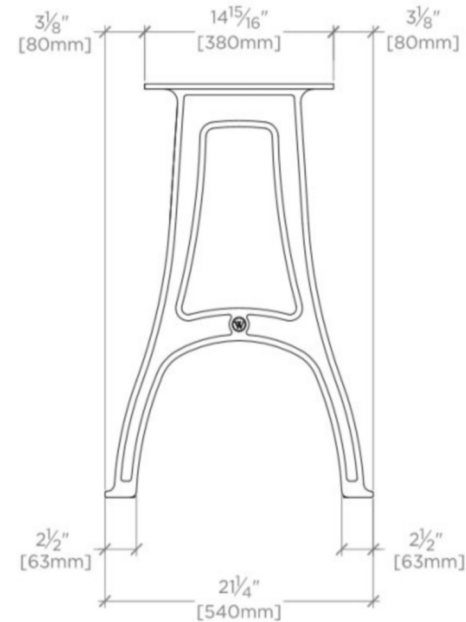

HUMBOLDT

HUWS01

Humboldt Metal Four Leg Single Washstand 31" x 21" x 32"

SHOWN IN CAST IRON

TECHNICAL DETAILS

ADA Compliance: No
Adjustable Levelers / Feet: Y
Depth / Width: 21 1/4"
Height: 31 7/8"
Leg Material: Metal
Length: 31 1/2"
Number of Legs: Four
Primary Material: Metal
Rough-in Supply Height Recommended: 21"
Rough-in Waste Height Recommended: 19"
Suggested Application: Bath

PRODUCT (NOTES)

Sink and Carrara C Slab top pictured sold separately.

WATERWORKS

HUMBOLDT

HUWS01

Humboldt Metal Four Leg Single Washstand 31" x 21" x 32"

TOP VIEW

SCALE: 3/4"=1'-0"

ISO VIEW

SCALE: 3/4"=1'-0"

FRONT VIEW

SCALE: 3/4"=1'-0"

SIDE VIEW

SCALE: 3/4"=1'-0"