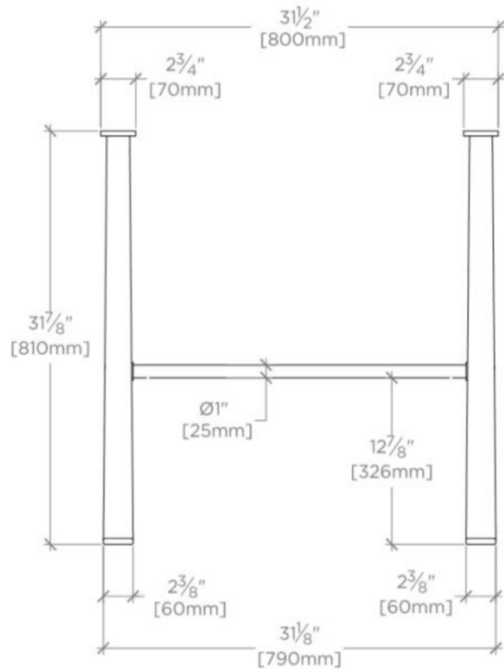

HUMBOLDT

HUWS01

Humboldt Metal Four Leg Single Washstand 31" x 21" x 32"

SHOWN IN CAST IRON

TECHNICAL DETAILS

ADA Compliance: No
Adjustable Levelers / Feet: Y
Depth / Width: 21 1/4"
Height: 31 7/8"
Leg Material: Metal
Length: 31 1/2"
Number of Legs: Four
Primary Material: Metal
Rough-in Supply Height Recommended: 21"
Rough-in Waste Height Recommended: 19"
Suggested Application: Bath

PRODUCT (NOTES)

Sink and Carrara C Slab top pictured sold separately.

WATERWORKS

HUMBOLDT

HUWS01

Humboldt Metal Four Leg Single Washstand 31" x 21" x 32"

TOP VIEW

SCALE: 3/4"=1'-0"

ISO VIEW

SCALE: 3/4"=1'-0"

FRONT VIEW

SCALE: 3/4"=1'-0"

SIDE VIEW

SCALE: 3/4"=1'-0"