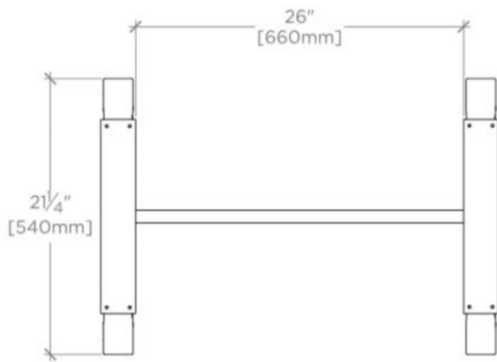

HUMBOLDT

HUWS01

Humboldt Metal Four Leg Single Washstand 31" x 21" x 32"

SHOWN IN CAST IRON

TECHNICAL DETAILS

ADA Compliance: No
Adjustable Levelers / Feet: Y
Depth / Width: 21 1/4"
Height: 31 7/8"
Leg Material: Metal
Length: 31 1/2"
Number of Legs: Four
Primary Material: Metal
Rough-in Supply Height Recommended: 21"
Rough-in Waste Height Recommended: 19"
Suggested Application: Bath

PRODUCT (NOTES)

Sink and Carrara C Slab top pictured sold separately.

WATERWORKS

HUMBOLDT

HUWS01

Humboldt Metal Four Leg Single Washstand 31" x 21" x 32"

TOP VIEW

SCALE: 3/4"=1'-0"

ISO VIEW

SCALE: 3/4"=1'-0"

FRONT VIEW

SCALE: 3/4"=1'-0"

SIDE VIEW

SCALE: 3/4"=1'-0"