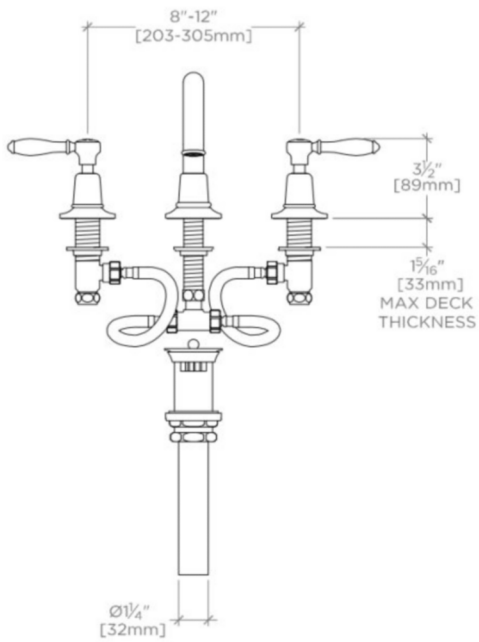

TECHNICAL DETAILS

Adjustable versus Fixed Spray: Fixed Spray
 Deck Thickness Maximum: 1 1/4"
 Deck Thickness Minimum: 0"
 Drain Assembly Materials: Brass
 Drain Depth Maximum: 2 3/4"
 Drain Hole Diameter: 1 3/4"
 Fittings Hole Diameter: 1 3/8"
 Flow Restriction Options: 1.0 , 1.2 , 1.5 , 1.75, 2.2
 Handle Spread Maximum: 12"
 Handle Spread Minimum: 8"
 Handle Turn Angle: Quarter Turn
 Index Color / Finish and Material: White Porcelain
 Depth / Width: 8 1/2"
 Drain Depth Minimum: 1"
 Height: 6 1/2"
 Inlet Connection Size: 1/2"
 Inlet Connection Type: Male with supply nut
 Inlet Supply Spread Maximum: 12"
 Inlet Supply Spread Minimum: 8"
 Installation Type: Deck Mounted
 Length: 15"
 Number of Holes: Three Hole
 Primary Material: Brass
 Spout Swivel: N
 Suggested Application: Bath
 Valve Material: Ceramic
 Water Pressure Maximum: 85.0 psi
 Water Pressure Minimum: 20.0 psi
 Water Pressure Recommended: 45.0 psi

INSPIRATION

Drawing on Edwardian style, Easton is the most extensive Waterworks family; a range of moods and a selection of products from fittings to furniture.

CODES & STANDARDS

Code # EALS34: CEC

PRODUCT FEATURES

WATERWORKS

EASTON

EALS34

Easton Classic Gooseneck Three Hole Deck Mounted Lavatory
Faucet with Black Porcelain Lever Handles

TOP VIEW SCALE: 1 1/2"=1'-0"

FRONT VIEW SCALE: 1 1/2"=1'-0"

SIDE VIEW SCALE: 1 1/2"=1'-0"