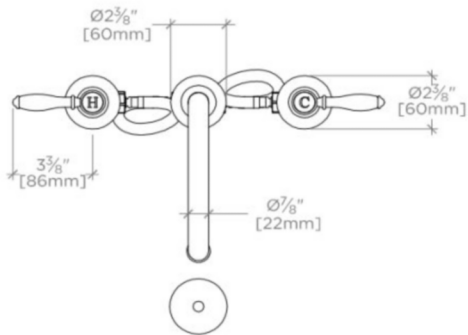

TECHNICAL DETAILS

Adjustable versus Fixed Spray: Fixed Spray
 Deck Thickness Maximum: 1 1/4"
 Deck Thickness Minimum: 0"
 Drain Assembly Materials: Brass
 Drain Depth Maximum: 2 3/4"
 Drain Hole Diameter: 1 3/4"
 Fittings Hole Diameter: 1 3/8"
 Flow Restriction Options: 1.0 , 1.2 , 1.5 , 1.75, 2.2
 Handle Spread Maximum: 12"
 Handle Spread Minimum: 8"
 Handle Turn Angle: Quarter Turn
 Index Color / Finish and Material: White Porcelain
 Depth / Width: 8 1/2"
 Drain Depth Minimum: 1"
 Height: 6 1/2"
 Inlet Connection Size: 1/2"
 Inlet Connection Type: Male with supply nut
 Inlet Supply Spread Maximum: 12"
 Inlet Supply Spread Minimum: 8"
 Installation Type: Deck Mounted
 Length: 15"
 Number of Holes: Three Hole
 Primary Material: Brass
 Spout Swivel: N
 Suggested Application: Bath
 Valve Material: Ceramic
 Water Pressure Maximum: 85.0 psi
 Water Pressure Minimum: 20.0 psi
 Water Pressure Recommended: 45.0 psi

INSPIRATION

Drawing on Edwardian style, Easton is the most extensive Waterworks family; a range of moods and a selection of products from fittings to furniture.

CODES & STANDARDS

Code # EALS34: CEC

PRODUCT FEATURES

Standard flow rate is 2.2gpm (8.3 L/min) and State of California requires 1.2gpm(4.5 L/min). Also available in other flow options. Contact a sales associate for details.

CERTIFICATIONS

PRODUCT (NOTES)

Sold with European style drain; USA style drain sold separately for use with non-Waterworks sinks.

WATERWORKS

EASTON

EALS34

Easton Classic Gooseneck Three Hole Deck Mounted Lavatory
Faucet with Black Porcelain Lever Handles

TOP VIEW SCALE: 1 1/2"=1'-0"

FRONT VIEW SCALE: 1 1/2"=1'-0"

SIDE VIEW SCALE: 1 1/2"=1'-0"