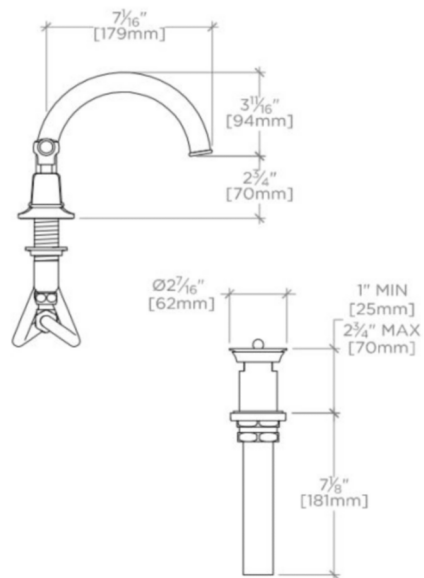

TECHNICAL DETAILS

Adjustable versus Fixed Spray: Fixed Spray
 Deck Thickness Maximum: 1 1/4"
 Deck Thickness Minimum: 0"
 Drain Assembly Materials: Brass
 Drain Depth Maximum: 2 3/4"
 Drain Hole Diameter: 1 3/4"
 Fittings Hole Diameter: 1 3/8"
 Flow Restriction Options: 1.0 , 1.2 , 1.5 , 1.75, 2.2
 Handle Spread Maximum: 12"
 Handle Spread Minimum: 8"
 Handle Turn Angle: Quarter Turn
 Index Color / Finish and Material: White Porcelain
 Depth / Width: 8 1/2"
 Drain Depth Minimum: 1"
 Height: 6 1/2"
 Inlet Connection Size: 1/2"
 Inlet Connection Type: Male with supply nut
 Inlet Supply Spread Maximum: 12"
 Inlet Supply Spread Minimum: 8"
 Installation Type: Deck Mounted
 Length: 15"
 Number of Holes: Three Hole
 Primary Material: Brass
 Spout Swivel: N
 Suggested Application: Bath
 Valve Material: Ceramic
 Water Pressure Maximum: 85.0 psi
 Water Pressure Minimum: 20.0 psi
 Water Pressure Recommended: 45.0 psi

INSPIRATION

Drawing on Edwardian style, Easton is the most extensive Waterworks family; a range of moods and a selection of products from fittings to furniture.

CODES & STANDARDS

Code # EALS34: CEC

PRODUCT FEATURES

Standard flow rate is 2.2gpm (8.3 L/min) and State of California requires 1.2gpm(4.5 L/min). Also available in other flow options. Contact a sales associate for details.

CERTIFICATIONS

PRODUCT (NOTES)

Sold with European style drain; USA style drain sold separately for use with non-Waterworks sinks.

WATERWORKS

EASTON

EALS34

Easton Classic Gooseneck Three Hole Deck Mounted Lavatory
Faucet with Black Porcelain Lever Handles

TOP VIEW SCALE: 1 1/2"=1'-0"

FRONT VIEW SCALE: 1 1/2"=1'-0"

SIDE VIEW SCALE: 1 1/2"=1'-0"