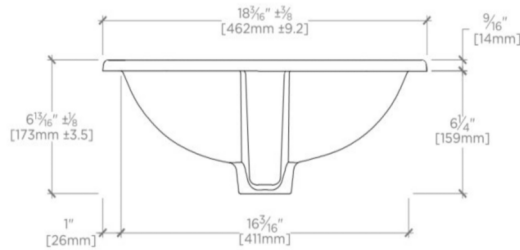

TECHNICAL DETAILS

ADA Compliance: When installed per ADA guidelines
Depth to Overflow: 3 1/8"
Drain Hole Depth: 1 3/4"
Drain Hole Diameter: 1 13/16"
Depth / Width: 12 3/4"
Height: 6 13/16"
Installation Type: Undermount
Length: 18 3/16"
Overflow Opening: Yes
Primary Material: Fine Fire Clay

CLARA

CYLV01

Clara Undermount Oval Vitreous China Single Glazed Lavatory Sink
 18 1/4" x 13 1/4" x 7 1/4"

TOP VIEW

SCALE: 1/2"=1'-0"

ISO VIEW

SCALE: 1/2"=1'-0"

FRONT VIEW

SCALE: 1/2"=1'-0"

SIDE VIEW

SCALE: 1/2"=1'-0"

DIMENSIONAL TOLERANCE: +/- 2%