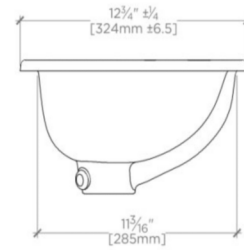

TECHNICAL DETAILS

ADA Compliance: When installed per ADA guidelines
Depth to Overflow: 3 1/8"
Drain Hole Depth: 1 3/4"
Drain Hole Diameter: 1 13/16"
Depth / Width: 12 3/4"
Height: 6 13/16"
Installation Type: Undermount
Length: 18 3/16"
Overflow Opening: Yes
Primary Material: Fine Fire Clay

CLARA

CYLV01

Clara Undermount Oval Vitreous China Single Glazed Lavatory Sink
 18 1/4" x 13 1/4" x 7 1/4"

TOP VIEW

SCALE: 1/2"=1'-0"

ISO VIEW

SCALE: 1/2"=1'-0"

FRONT VIEW

SCALE: 1/2"=1'-0"

SIDE VIEW

SCALE: 1/2"=1'-0"

DIMENSIONAL TOLERANCE: +/- 2%