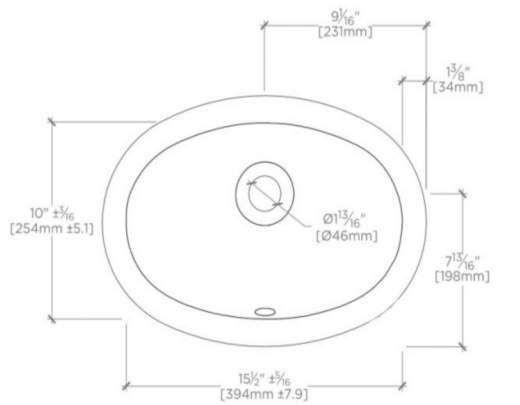

CLARA

CYLV01

Clara Undermount Oval Vitreous China Single Glazed Lavatory Sink
18 1/4" x 13 1/4" x 7 1/4"

SHOWN IN CLARA UNDERMOUNT OVAL VITREOUS CHINA SINGLE GLAZED LAVATORY SINK 18 1/4" X 13 1/4" X 7 1/4"

TECHNICAL DETAILS

ADA Compliance: When installed per ADA guidelines
Depth to Overflow: 3 1/8"
Drain Hole Depth: 1 3/4"
Drain Hole Diameter: 1 13/16"
Depth / Width: 12 3/4"
Height: 6 13/16"
Installation Type: Undermount
Length: 18 3/16"
Overflow Opening: Yes
Primary Material: Fine Fire Clay

CLARA

CYLV01

Clara Undermount Oval Vitreous China Single Glazed Lavatory Sink
 18 1/4" x 13 1/4" x 7 1/4"

TOP VIEW

SCALE: 1/2"=1'-0"

ISO VIEW

SCALE: 1/2"=1'-0"

FRONT VIEW

SCALE: 1/2"=1'-0"

SIDE VIEW

SCALE: 1/2"=1'-0"

DIMENSIONAL TOLERANCE: +/- 2%