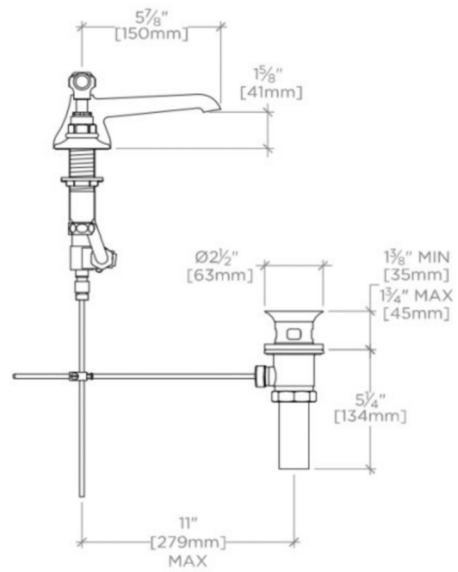

### TECHNICAL DETAILS

ADA Compliance: Yes  
 Adjustable versus Fixed Spray: Fixed Spray  
 Deck Thickness Maximum: 1 1/4"  
 Deck Thickness Minimum: 0"  
 Fittings Hole Diameter: 1 3/8"  
 Handle Spread Maximum: 12"  
 Handle Spread Minimum: 8"  
 Handle Turn Angle: Quarter Turn  
 Index Color / Finish and Material: White Porcelain  
 Depth / Width: 9"  
 Height: 3 1/2"  
 Inlet Connection Size: 1/2"  
 Inlet Connection Type: Male with supply nut  
 Inlet Supply Spread Maximum: 12"  
 Inlet Supply Spread Minimum: 8"  
 Installation Type: Deck Mounted  
 Length: 16"  
 Number of Holes: Three Hole  
 Primary Material: Brass  
 Restricted Maximum Flow Rate: 1.2 gpm  
 Suggested Application: Bath  
 Valve Material: Ceramic  
 Water Pressure Maximum: 85.0 psi  
 Water Pressure Minimum: 20.0 psi  
 Water Pressure Recommended: 45.0 psi

## EALS14

Easton Vintage Low Profile Three Hole Deck Mounted Lavatory  
Faucet with Black Porcelain Lever Handles

TOP VIEW

SCALE: 1½"=1'-0"

FRONT VIEW

SCALE: 1½"=1'-0"

SIDE VIEW

SCALE: 1½"=1'-0"