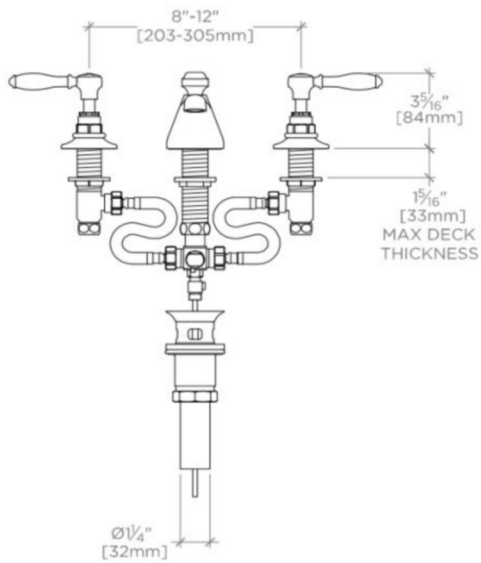

### TECHNICAL DETAILS

ADA Compliance: Yes  
 Adjustable versus Fixed Spray: Fixed Spray  
 Deck Thickness Maximum: 1 1/4"  
 Deck Thickness Minimum: 0"  
 Fittings Hole Diameter: 1 3/8"  
 Handle Spread Maximum: 12"  
 Handle Spread Minimum: 8"  
 Handle Turn Angle: Quarter Turn  
 Index Color / Finish and Material: White Porcelain  
 Depth / Width: 9"  
 Height: 3 1/2"  
 Inlet Connection Size: 1/2"  
 Inlet Connection Type: Male with supply nut  
 Inlet Supply Spread Maximum: 12"  
 Inlet Supply Spread Minimum: 8"  
 Installation Type: Deck Mounted  
 Length: 16"  
 Number of Holes: Three Hole  
 Primary Material: Brass  
 Restricted Maximum Flow Rate: 1.2 gpm  
 Suggested Application: Bath  
 Valve Material: Ceramic  
 Water Pressure Maximum: 85.0 psi  
 Water Pressure Minimum: 20.0 psi  
 Water Pressure Recommended: 45.0 psi

## EASTON

## EALS14

Easton Vintage Low Profile Three Hole Deck Mounted Lavatory  
Faucet with Black Porcelain Lever Handles

TOP VIEW

SCALE: 1½"=1'-0"

FRONT VIEW

SCALE: 1½"=1'-0"

SIDE VIEW

SCALE: 1½"=1'-0"