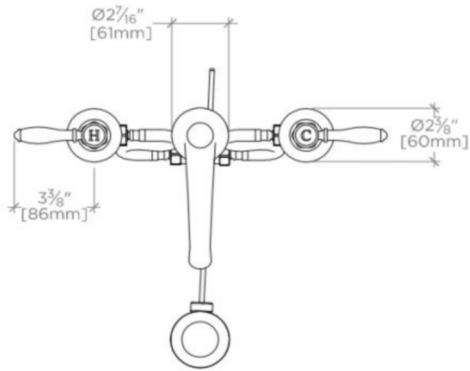

### TECHNICAL DETAILS

ADA Compliance: Yes  
 Adjustable versus Fixed Spray: Fixed Spray  
 Deck Thickness Maximum: 1 1/4"  
 Deck Thickness Minimum: 0"  
 Fittings Hole Diameter: 1 3/8"  
 Handle Spread Maximum: 12"  
 Handle Spread Minimum: 8"  
 Handle Turn Angle: Quarter Turn  
 Index Color / Finish and Material: White Porcelain  
 Depth / Width: 9"  
 Height: 3 1/2"  
 Inlet Connection Size: 1/2"  
 Inlet Connection Type: Male with supply nut  
 Inlet Supply Spread Maximum: 12"  
 Inlet Supply Spread Minimum: 8"  
 Installation Type: Deck Mounted  
 Length: 16"  
 Number of Holes: Three Hole  
 Primary Material: Brass  
 Restricted Maximum Flow Rate: 1.2 gpm  
 Suggested Application: Bath  
 Valve Material: Ceramic  
 Water Pressure Maximum: 85.0 psi  
 Water Pressure Minimum: 20.0 psi  
 Water Pressure Recommended: 45.0 psi

## EALS14

Easton Vintage Low Profile Three Hole Deck Mounted Lavatory  
Faucet with Black Porcelain Lever Handles

TOP VIEW

SCALE: 1½"=1'-0"

FRONT VIEW

SCALE: 1½"=1'-0"

SIDE VIEW

SCALE: 1½"=1'-0"