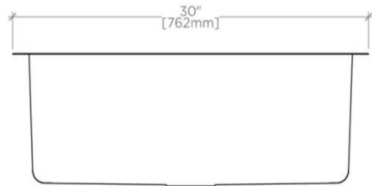

NORMANDY

Normandy 30" x 20" x 10" Copper Kitchen Sink with Center Drain

NOSK40

TECHNICAL DETAILS

ADA Compliance: When installed per ADA guidelines
Bowl Shape: Rectangular
Drain Hole Diameter: 3 1/2"
Garbage Disposal: N
Depth / Width: 20"
Height: 10"
Installation Type: Drop In or Undermount
Length: 30"
Outer Rim Shape: Rectangular
Primary Material: Hammered Copper
Sound Proofing: N
Suggested Application: Bar, Kitchen, Laundry

PRODUCT (NOTES)

Dimensions of sinks are nominal and are subject to slight variations.

NORMANDY

NOSK40

Normandy 30" x 20" x 10" Copper Kitchen Sink with Center Drain

TOP VIEW SCALE: 1"=1'-0"

FRONT VIEW SCALE: 1"=1'-0"

SIDE VIEW SCALE: 1"=1'-0"