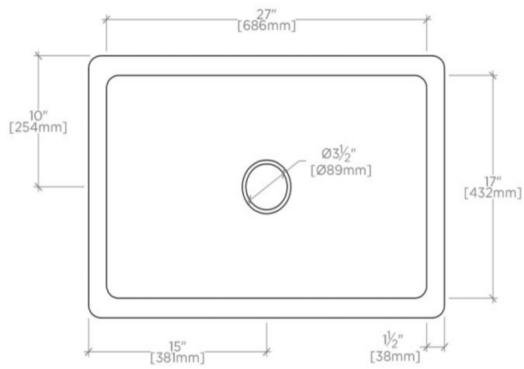

NORMANDY

Normandy 30" x 20" x 10" Copper Kitchen Sink with Center Drain

NOSK40

TECHNICAL DETAILS

ADA Compliance: When installed per ADA guidelines
Bowl Shape: Rectangular
Drain Hole Diameter: 3 1/2"
Garbage Disposal: N
Depth / Width: 20"
Height: 10"
Installation Type: Drop In or Undermount
Length: 30"
Outer Rim Shape: Rectangular
Primary Material: Hammered Copper
Sound Proofing: N
Suggested Application: Bar, Kitchen, Laundry

PRODUCT (NOTES)

Dimensions of sinks are nominal and are subject to slight variations.

NORMANDY

NOSK40

Normandy 30" x 20" x 10" Copper Kitchen Sink with Center Drain

TOP VIEW SCALE: 1"=1'-0"

FRONT VIEW SCALE: 1"=1'-0"

SIDE VIEW SCALE: 1"=1'-0"