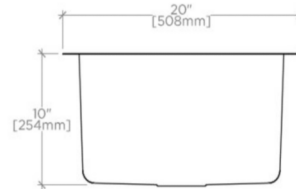

NORMANDY

Normandy 30" x 20" x 10" Copper Kitchen Sink with Center Drain

NOSK40

TECHNICAL DETAILS

ADA Compliance: When installed per ADA guidelines
Bowl Shape: Rectangular
Drain Hole Diameter: 3 1/2"
Garbage Disposal: N
Depth / Width: 20"
Height: 10"
Installation Type: Drop In or Undermount
Length: 30"
Outer Rim Shape: Rectangular
Primary Material: Hammered Copper
Sound Proofing: N
Suggested Application: Bar, Kitchen, Laundry

PRODUCT (NOTES)

Dimensions of sinks are nominal and are subject to slight variations.

NORMANDY

NOSK40

Normandy 30" x 20" x 10" Copper Kitchen Sink with Center Drain

TOP VIEW SCALE: 1"=1'-0"

FRONT VIEW SCALE: 1"=1'-0"

SIDE VIEW SCALE: 1"=1'-0"