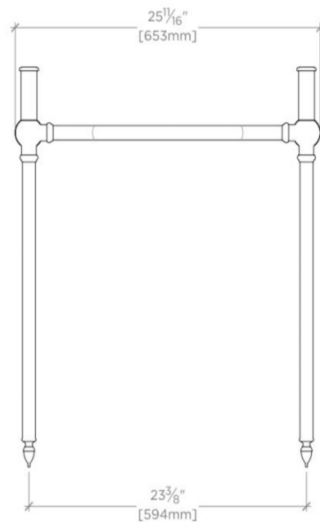

WATERWORKS

PALLADIO

PAWS47

Palladio Metal Round Two Leg Single Washstand only 26" x 18 1/2" x 30 1/2"

TECHNICAL DETAILS

Diameter of Legs / Tubes: 1.1"
Horizontal Rail Material: Metal
Depth / Width: 18 1/2"
Height: 30 1/2"
Installation Type: Wall Mounted
Leg Material: Metal
Length: 26"
Number of Holes: Zero Holes
Number of Legs: Two
Outer Rim Shape: Rectangular
Primary Material: Brass
Sink Visibility: Y
Storage Capacity: 0.0 cubic_foot
Suggested Application: Bath

INSPIRATION

Decorative and restrained, the Palladio washstand takes its cues from the curvilinear form of the ceramic lavatory.

CODES & STANDARDS

Code # PAWS47:

PRODUCT FEATURES

Made of brass

Sink top sold separately from washstand under style #849578

PRODUCT (NOTES)

Sink top sold separately from washstand

PALLADIO

PAWS47

Palladio Metal Round Two Leg Single Washstand only 26" x 18 1/2" x 30 1/2"

TOP VIEW SCALE: 1"=1'-0"

FRONT VIEW SCALE: 1"=1'-0"

SIDE VIEW SCALE: 1"=1'-0"