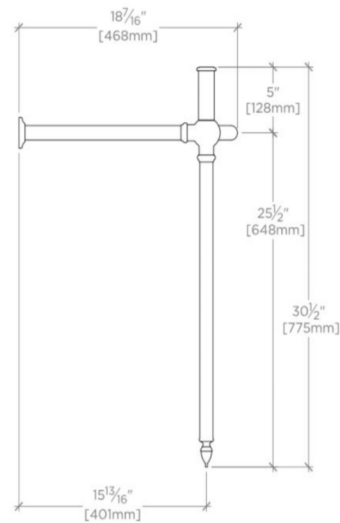

WATERWORKS

PALLADIO

PAWS47

Palladio Metal Round Two Leg Single Washstand only 26" x 18 1/2" x 30 1/2"

TECHNICAL DETAILS

Diameter of Legs / Tubes: 1.1"
Horizontal Rail Material: Metal
Depth / Width: 18 1/2"
Height: 30 1/2"
Installation Type: Wall Mounted
Leg Material: Metal
Length: 26"
Number of Holes: Zero Holes
Number of Legs: Two
Outer Rim Shape: Rectangular
Primary Material: Brass
Sink Visibility: Y
Storage Capacity: 0.0 cubic_foot
Suggested Application: Bath

PRODUCT (NOTES)

Sink top sold separately from washstand

PALLADIO

PAWS47

Palladio Metal Round Two Leg Single Washstand only 26" x 18 1/2" x 30 1/2"

TOP VIEW SCALE: 1"=1'-0"

FRONT VIEW SCALE: 1"=1'-0"

SIDE VIEW SCALE: 1"=1'-0"