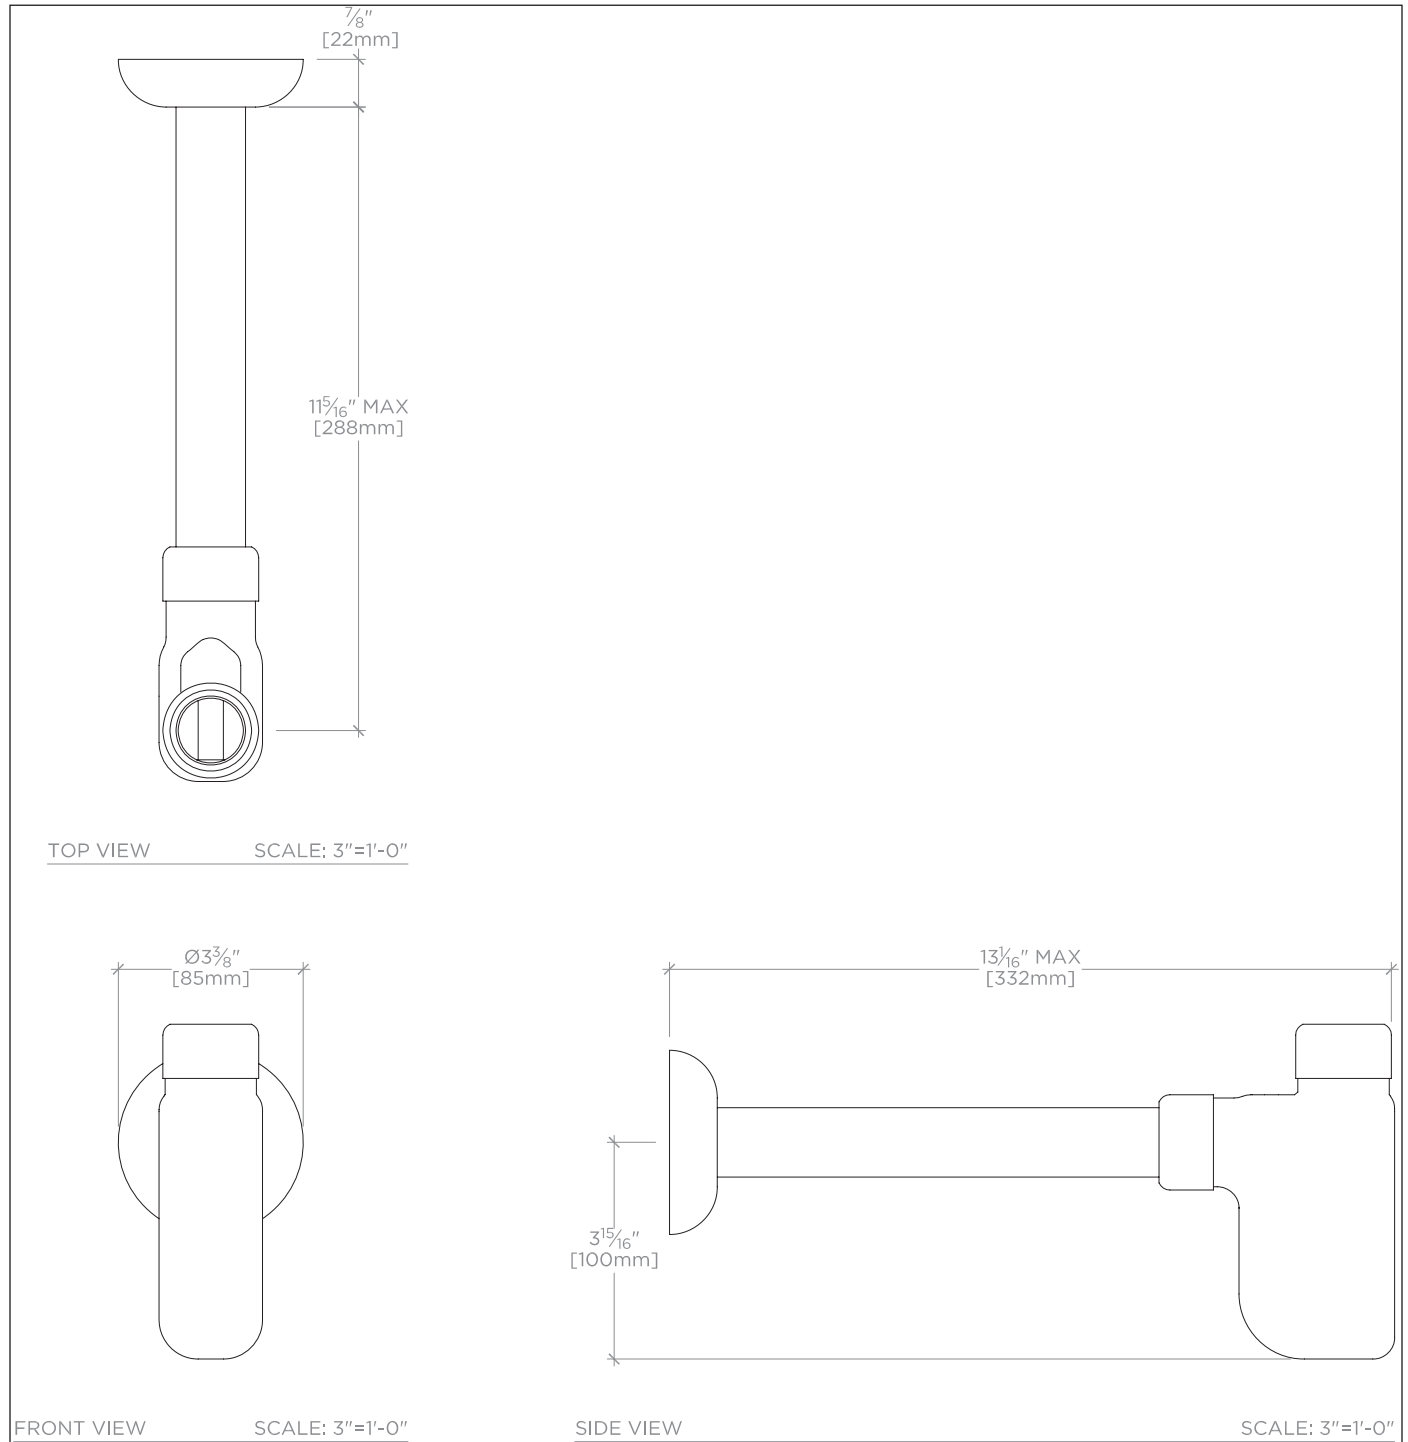

WATERWORKS

PRODUCT SUPPORT
800.927.2120
WATERWORKS.COM

UNIVERSAL

Bottle P-Trap 1 1/4" x 1 1/4" in Chrome

STYLE No. 749786
REFERENCE No. FDMS48C
ITEM No. 26-18724-89858

SPECIFICATIONS
PAGE 2 OF 3

All dimensions are based on original specifications and are subject to change and variation. Please consult your Design Associate for current specifications.