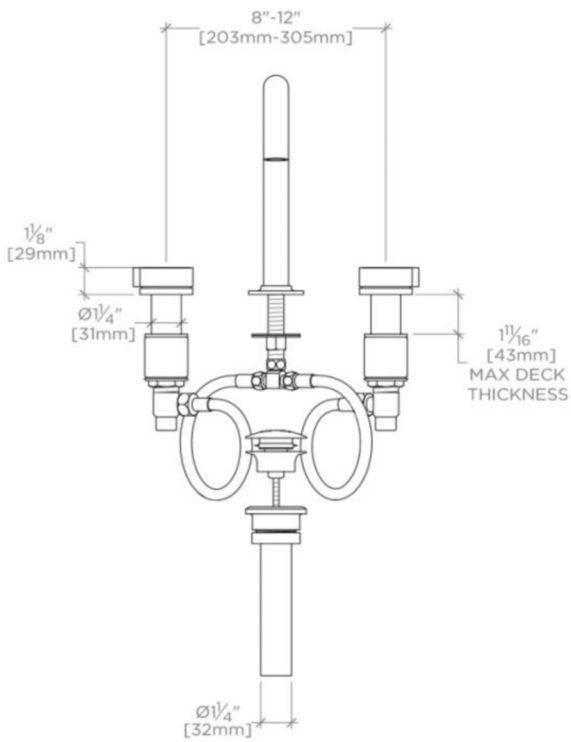

### TECHNICAL DETAILS

ADA Compliance: Yes  
 Deck Thickness Maximum: 1 11/16"  
 Deck Thickness Minimum: 1/4"  
 Drain Depth Maximum: 2 5/8"  
 Drain Hole Diameter: 1 3/4"  
 Drain Style: Push Touch  
 Fittings Hole Diameter: 1 3/8"  
 Handle Spread Maximum: 12"  
 Handle Spread Minimum: 8"  
 Handle Turn Angle: Quarter Turn  
 Drain Depth Minimum: 3/8"  
 Inlet Connection Size: 1/2"  
 Inlet Connection Type: Male with Supply Nut  
 Number of Holes: Three Hole  
 Primary Material: Brass  
 Restricted Maximum Flow Rate: 1.2 gpm  
 Spout Swivel: N  
 Valve Material: Ceramic  
 Water Pressure Maximum: 85.0 psi  
 Water Pressure Minimum: 20.0 psi  
 Water Pressure Recommended: 45.0 psi

### PRODUCT FEATURES

Knob Handles

Includes European size push touch drain

Features Plateable Knob Handles

Stocked in Chrome, Nickel, Brass and Dark Nickel

Available in 1.2gpm (4.5L/min) flow rate

## BLS230

Bond Solo Series Gooseneck Lavatory Faucet with Knob Handles

TOP VIEW

SCALE:  $1\frac{1}{2}$ "=1'-0"

FRONT VIEW

SCALE:  $1\frac{1}{2}$ "=1'-0"

SIDE VIEW

SCALE:  $1\frac{1}{2}$ "=1'-0"