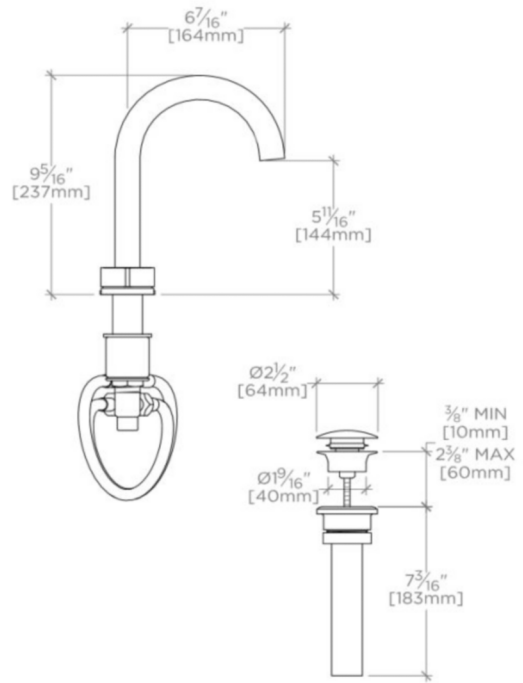

### TECHNICAL DETAILS

ADA Compliance: Yes  
 Deck Thickness Maximum: 1 11/16"  
 Deck Thickness Minimum: 1/4"  
 Drain Depth Maximum: 2 5/8"  
 Drain Hole Diameter: 1 3/4"  
 Drain Style: Push Touch  
 Fittings Hole Diameter: 1 3/8"  
 Handle Spread Maximum: 12"  
 Handle Spread Minimum: 8"  
 Handle Turn Angle: Quarter Turn  
 Drain Depth Minimum: 3/8"  
 Inlet Connection Size: 1/2"  
 Inlet Connection Type: Male with Supply Nut  
 Number of Holes: Three Hole  
 Primary Material: Brass  
 Restricted Maximum Flow Rate: 1.2 gpm  
 Spout Swivel: N  
 Valve Material: Ceramic  
 Water Pressure Maximum: 85.0 psi  
 Water Pressure Minimum: 20.0 psi  
 Water Pressure Recommended: 45.0 psi

## BLS230

Bond Solo Series Gooseneck Lavatory Faucet with Knob Handles

TOP VIEW

SCALE:  $1\frac{1}{2}$ "=1'-0"

FRONT VIEW

SCALE:  $1\frac{1}{2}$ "=1'-0"

SIDE VIEW

SCALE:  $1\frac{1}{2}$ "=1'-0"