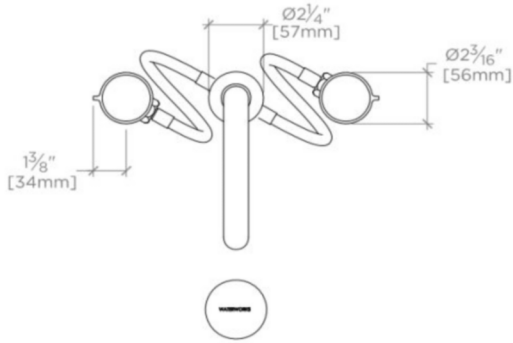

### TECHNICAL DETAILS

ADA Compliance: Yes  
 Deck Thickness Maximum: 1 11/16"  
 Deck Thickness Minimum: 1/4"  
 Drain Depth Maximum: 2 5/8"  
 Drain Hole Diameter: 1 3/4"  
 Drain Style: Push Touch  
 Fittings Hole Diameter: 1 3/8"  
 Handle Spread Maximum: 12"  
 Handle Spread Minimum: 8"  
 Handle Turn Angle: Quarter Turn  
 Drain Depth Minimum: 3/8"  
 Inlet Connection Size: 1/2"  
 Inlet Connection Type: Male with Supply Nut  
 Number of Holes: Three Hole  
 Primary Material: Brass  
 Restricted Maximum Flow Rate: 1.2 gpm  
 Spout Swivel: N  
 Valve Material: Ceramic  
 Water Pressure Maximum: 85.0 psi  
 Water Pressure Minimum: 20.0 psi  
 Water Pressure Recommended: 45.0 psi

### PRODUCT FEATURES

Knob Handles

Includes European size push touch drain

Features Plateable Knob Handles

Stocked in Chrome, Nickel, Brass and Dark Nickel

Available in 1.2gpm (4.5L/min) flow rate

## BLS230

Bond Solo Series Gooseneck Lavatory Faucet with Knob Handles

TOP VIEW

SCALE:  $1\frac{1}{2}$ "=1'-0"

FRONT VIEW

SCALE:  $1\frac{1}{2}$ "=1'-0"

SIDE VIEW

SCALE:  $1\frac{1}{2}$ "=1'-0"