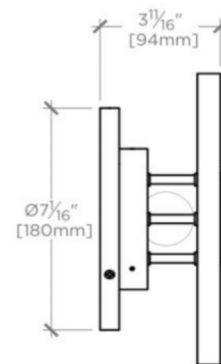

DECIBEL

Decibel Wall Mounted LED Sconce

DBLT01

SHOWN IN DECIBEL WALL MOUNTED LED SCONCE| DBLT01

TECHNICAL DETAILS

Escutcheon Primary Material: Brass
Junction Box Orientation: Any
Number of Bulbs: One
Primary Material: Brass
Voltage: 120.0

DECIBEL

Decibel Wall Mounted LED Sconce

DBLT01

TOP VIEW

SCALE: 2"=1'-0"

BACK VIEW

SCALE: 2"=1'-0"

FRONT VIEW

SCALE: 2"=1'-0"

SIDE VIEW

SCALE: 2"=1'-0"