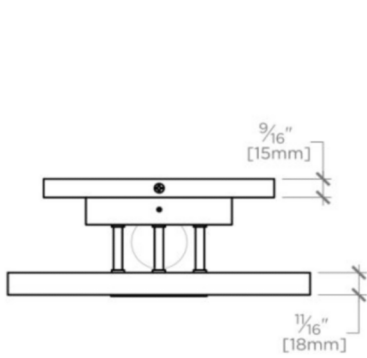

DECIBEL

Decibel Wall Mounted LED Sconce

DBLT01

SHOWN IN DECIBEL WALL MOUNTED LED SCONCE| DBLT01

TECHNICAL DETAILS

Escutcheon Primary Material: Brass
Junction Box Orientation: Any
Number of Bulbs: One
Primary Material: Brass
Voltage: 120.0

DECIBEL

Decibel Wall Mounted LED Sconce

DBLT01

TOP VIEW

SCALE: 2"=1'-0"

BACK VIEW

SCALE: 2"=1'-0"

FRONT VIEW

SCALE: 2"=1'-0"

SIDE VIEW

SCALE: 2"=1'-0"