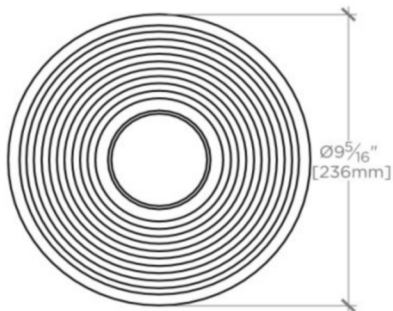

DECIBEL

Decibel Wall Mounted LED Sconce

DBLT01

TOP VIEW

SCALE: 2"=1'-0"

BACK VIEW

SCALE: 2"=1'-0"

FRONT VIEW

SCALE: 2"=1'-0"

SIDE VIEW

SCALE: 2"=1'-0"