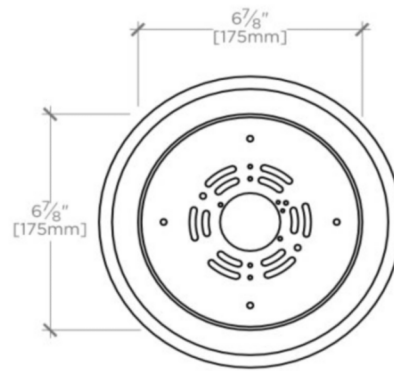

DECIBEL

Decibel Wall Mounted LED Sconce

DBLT01

SHOWN IN DECIBEL WALL MOUNTED LED SCONCE| DBLT01

TECHNICAL DETAILS

Escutcheon Primary Material: Brass
Junction Box Orientation: Any
Number of Bulbs: One
Primary Material: Brass
Voltage: 120.0

DECIBEL

Decibel Wall Mounted LED Sconce

DBLT01

TOP VIEW

SCALE: 2"=1'-0"

BACK VIEW

SCALE: 2"=1'-0"

FRONT VIEW

SCALE: 2"=1'-0"

SIDE VIEW

SCALE: 2"=1'-0"