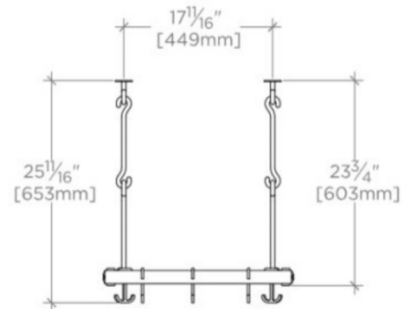

### TECHNICAL DETAILS

Installation Notes: Proper blocking is required in the ceiling to support the weight of the Pot Rack.  
Depth / Width: 564 mm  
Height: 652 mm  
Length: 1038 mm  
Primary Material: Steel

## GANSEVOORT

Gansevoort Hanging Pot Rack

GVPR01

TOP VIEW

SCALE: 1/2"=1'-0"

ISO VIEW

SCALE: 1/2"=1'-0"

SIDE VIEW

SCALE: 1/2"=1'-0"

END VIEW

SCALE: 1/2"=1'-0"