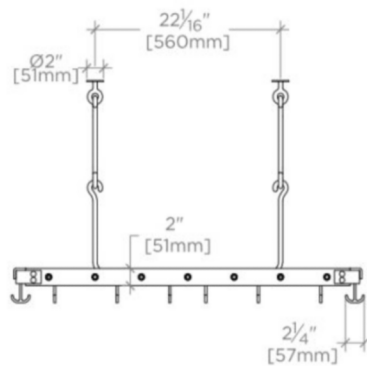

### TECHNICAL DETAILS

Installation Notes: Proper blocking is required in the ceiling to support the weight of the Pot Rack.  
Depth / Width: 564 mm  
Height: 652 mm  
Length: 1038 mm  
Primary Material: Steel

## GANSEVOORT

Gansevoort Hanging Pot Rack

GVPR01

TOP VIEW

SCALE: 1/2"=1'-0"

ISO VIEW

SCALE: 1/2"=1'-0"

SIDE VIEW

SCALE: 1/2"=1'-0"

END VIEW

SCALE: 1/2"=1'-0"