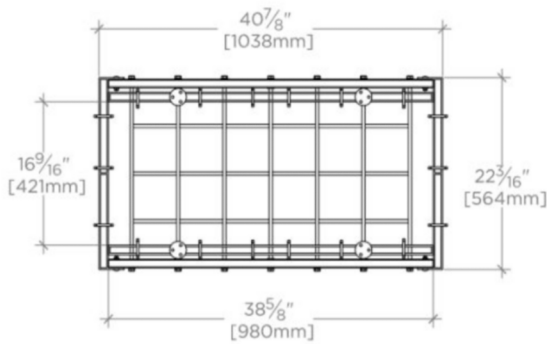

### TECHNICAL DETAILS

Installation Notes: Proper blocking is required in the ceiling to support the weight of the Pot Rack.  
Depth / Width: 564 mm  
Height: 652 mm  
Length: 1038 mm  
Primary Material: Steel

## GANSEVOORT

Gansevoort Hanging Pot Rack

GVPR01

TOP VIEW

SCALE: 1/2"=1'-0"

ISO VIEW

SCALE: 1/2"=1'-0"

SIDE VIEW

SCALE: 1/2"=1'-0"

END VIEW

SCALE: 1/2"=1'-0"