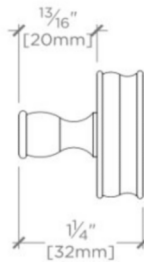

## BOULEVARD

Boulevard 1 1/2" Knob

BDHW10

MOUNTING HARDWARE INCLUDED		
STYLE #	DESCRIPTION	QTY
998771	Service Parts M4x50 Mild Steel Pozzi/Slot Washer Head Break Off Screw	1

TOP VIEW SCALE: 6"=1'-0"

FRONT VIEW SCALE: 6"=1'-0"

SIDE VIEW SCALE: 6"=1'-0"