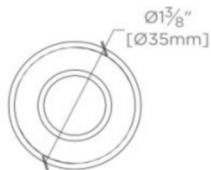

## BOULEVARD

Boulevard 1 1/2" Knob

BDHW10

MOUNTING HARDWARE INCLUDED		
STYLE #	DESCRIPTION	QTY
998771	Service Parts M4x50 Mild Steel Pozzi/Slot Washer Head Break Off Screw	1

TOP VIEW SCALE: 6"=1'-0"

FRONT VIEW SCALE: 6"=1'-0"

SIDE VIEW SCALE: 6"=1'-0"