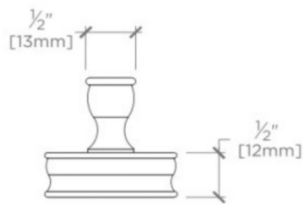

## BOULEVARD

Boulevard 1 1/2" Knob

BDHW10

MOUNTING HARDWARE INCLUDED		
STYLE #	DESCRIPTION	QTY
998771	Service Parts M4x50 Mild Steel Pozzi/Slot Washer Head Break Off Screw	1

TOP VIEW SCALE: 6"=1'-0"

FRONT VIEW SCALE: 6"=1'-0"

SIDE VIEW SCALE: 6"=1'-0"