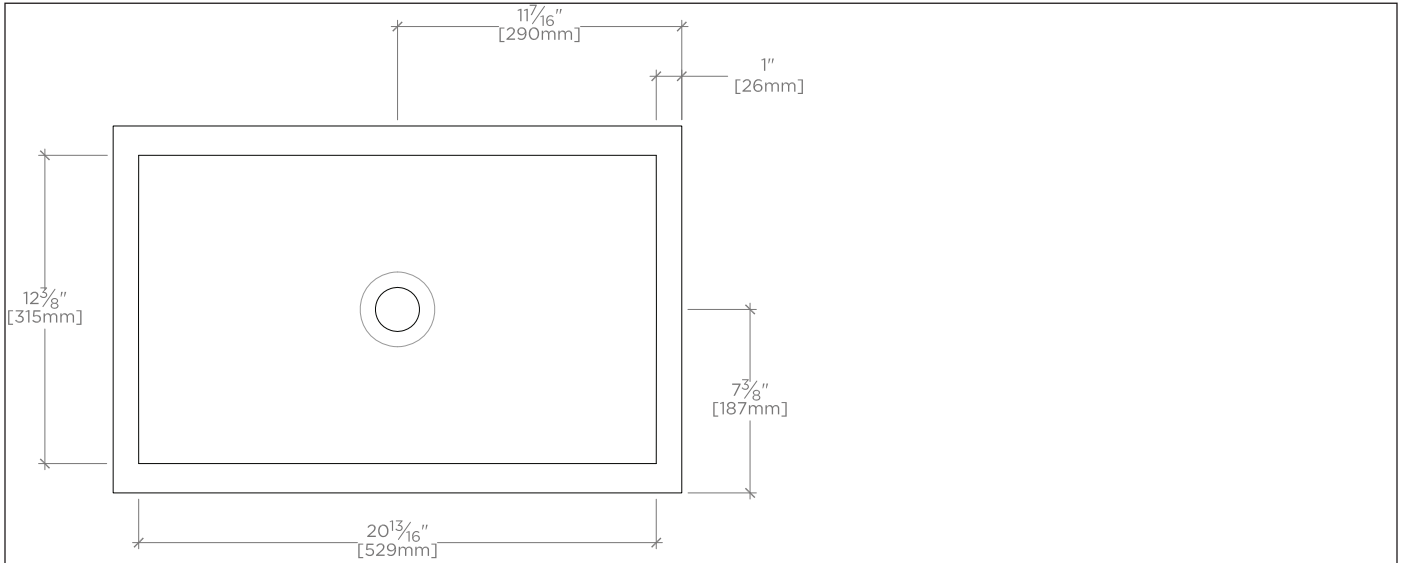

## SPECIFICATIONS

PAGE 2 OF 3

*All dimensions are based on original specifications and are subject to change and variation. Please consult your Design Associate for current specifications.*

TOP VIEW

SCALE: 1 1/2" = 1'-0"