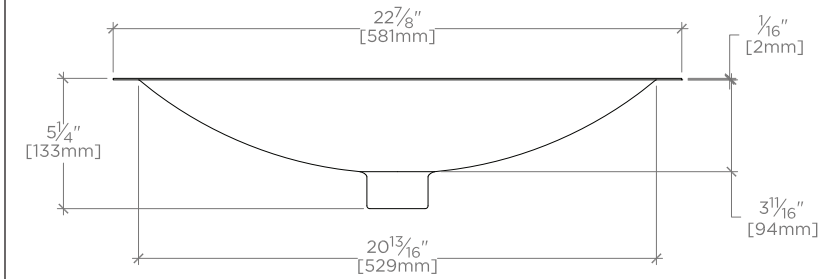

## SPECIFICATIONS

PAGE 2 OF 3

*All dimensions are based on original specifications and are subject to change and variation. Please consult your Design Associate for current specifications.*

TOP VIEW

SCALE: 1 1/2" = 1'-0"

FRONT VIEW

SCALE: 1 1/2" = 1'-0"

SIDE VIEW

SCALE: 1 1/2" = 1'-0"