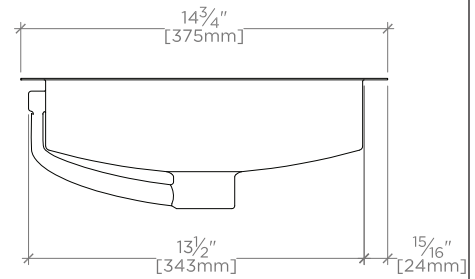

## SPECIFICATIONS

PAGE 2 OF 3

*All dimensions are based on original specifications and are subject to change and variation. Please consult your Design Associate for current specifications.*

TOP VIEW

SCALE: 1 1/2" = 1'-0"

FRONT VIEW

SCALE: 1 1/2" = 1'-0"

SIDE VIEW

SCALE: 1 1/2" = 1'-0"