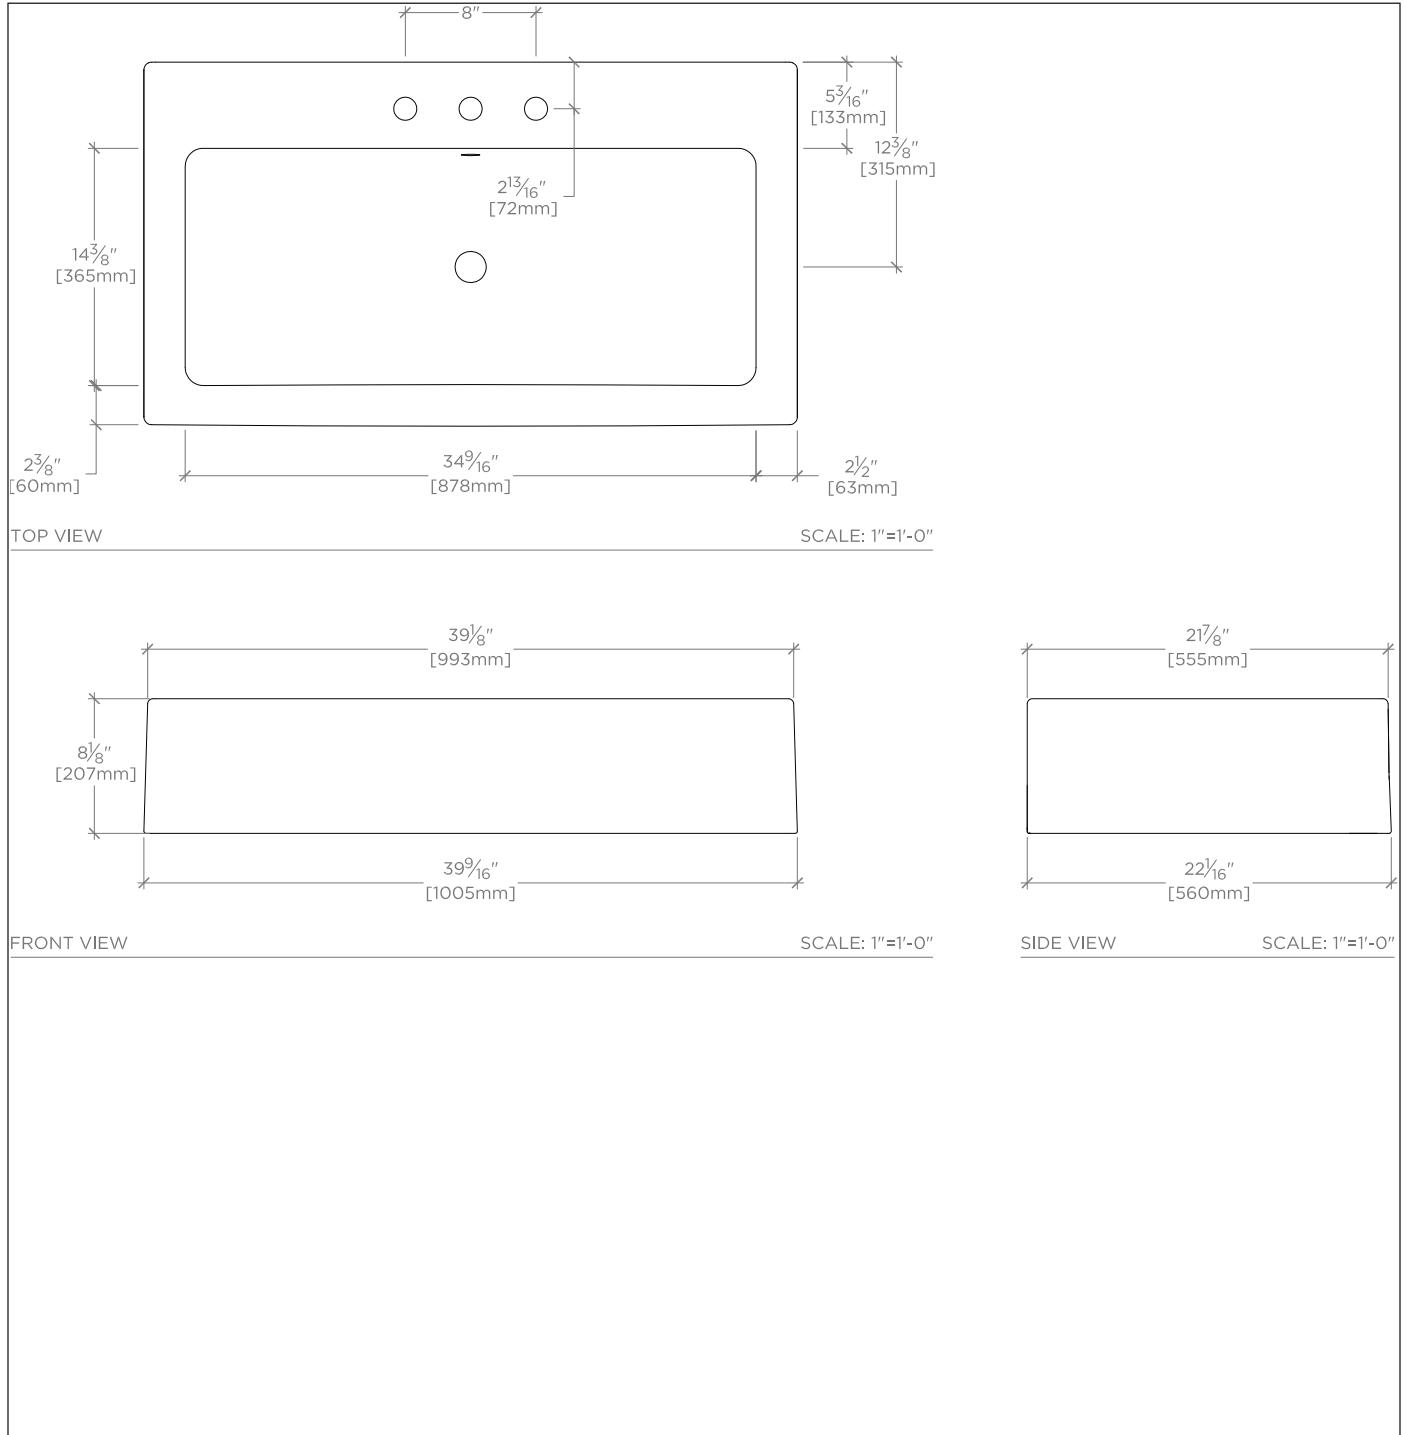

WATERWORKS

PRODUCT SUPPORT
800.927.2120
WATERWORKS.COM

PIER

Vitreous China Rectangular Deck Mounted
Lavatory Double Glazed (0 Hole) 40" x 22"
x 8 1/8" in White

STYLE No. 173007

REFERENCE No. PRLV82

ITEM No. 11-73677-81177

SPECIFICATIONS
PAGE 1 OF 3

DESIGN

FEATURES

SHOWN IN White, Espresso

WATERWORKS

PRODUCT SUPPORT
800.927.2120
WATERWORKS.COM

PIER

Vitreous China Rectangular Deck Mounted
Lavatory Double Glazed (O Hole) 40" x 22"
x 8 1/8" in White

WATERWORKS

PRODUCT SUPPORT
800.927.2120
WATERWORKS.COM

PIER

Vitreous China Rectangular Deck Mounted
Lavatory Double Glazed (O Hole) 40" x 22"
x 8 ½" in White

STYLE No. 173007

REFERENCE No. PRLV82

ITEM No. 11-73677-81177

SPECIFICATIONS
PAGE 3 OF 3

SPECIFICATIONS

Primary Material: Vitreous China
ADA Compliance: When installed per ADA
guidelines
Dimension Tolerance:
Drain Hole Depth:
Drain Hole Diameter:
Installation Type: Deck Mounted
Material / Wall Thickness:
Outer Rim Shape: Rectangular
Overflow Opening: With Overflow Opening
Stain Resistance: