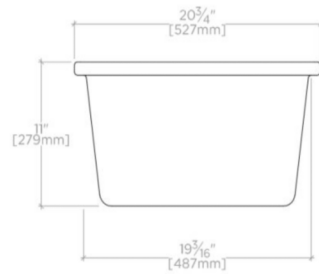

CLAYBURN

CASK40

Clayburn 32 1/4" x 20 3/4" x 11" Fireclay Kitchen Sink with Center Drain

SHOWN IN CLAYBURN 32 1/4" X 20 3/4" X 11" FIRECLAY KITCHEN SINK WITH CENTER DRAIN| CASK40

TECHNICAL DETAILS

ADA Compliance: When installed per ADA guidelines
Bowl Shape: Rectangular
Depth / Width: 20 3/4"
Height: 11"
Length: 32 1/4"
Primary Material: Fireclay
Suggested Application: Bar, Kitchen, Laundry

CLAYBURN

CASK40

Clayburn 32 1/4" x 20 3/4" x 11" Fireclay Kitchen Sink with Center Drain

TOP VIEW

SCALE: 1"=1'-0"

FRONT VIEW

SCALE: 1"=1'-0"

SIDE VIEW

SCALE: 1"=1'-0"