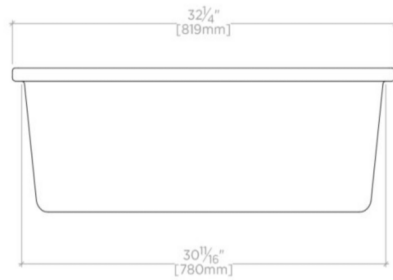

CLAYBURN

CASK40

Clayburn 32 1/4" x 20 3/4" x 11" Fireclay Kitchen Sink with Center Drain

SHOWN IN CLAYBURN 32 1/4" X 20 3/4" X 11" FIRECLAY KITCHEN SINK WITH CENTER DRAIN| CASK40

TECHNICAL DETAILS

ADA Compliance: When installed per ADA guidelines
Bowl Shape: Rectangular
Depth / Width: 20 3/4"
Height: 11"
Length: 32 1/4"
Primary Material: Fireclay
Suggested Application: Bar, Kitchen, Laundry

CLAYBURN

CASK40

Clayburn 32 1/4" x 20 3/4" x 11" Fireclay Kitchen Sink with Center Drain

TOP VIEW

SCALE: 1"=1'-0"

FRONT VIEW

SCALE: 1"=1'-0"

SIDE VIEW

SCALE: 1"=1'-0"