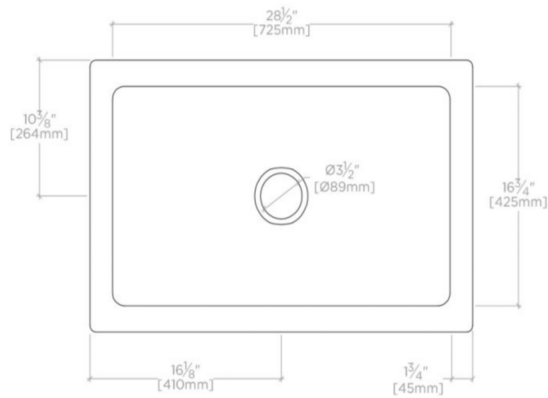

CLAYBURN

CASK40

Clayburn 32 1/4" x 20 3/4" x 11" Fireclay Kitchen Sink with Center Drain

SHOWN IN CLAYBURN 32 1/4" X 20 3/4" X 11" FIRECLAY KITCHEN SINK WITH CENTER DRAIN| CASK40

TECHNICAL DETAILS

ADA Compliance: When installed per ADA guidelines
Bowl Shape: Rectangular
Depth / Width: 20 3/4"
Height: 11"
Length: 32 1/4"
Primary Material: Fireclay
Suggested Application: Bar, Kitchen, Laundry

CLAYBURN

CASK40

Clayburn 32 1/4" x 20 3/4" x 11" Fireclay Kitchen Sink with Center Drain

TOP VIEW

SCALE: 1"=1'-0"

FRONT VIEW

SCALE: 1"=1'-0"

SIDE VIEW

SCALE: 1"=1'-0"