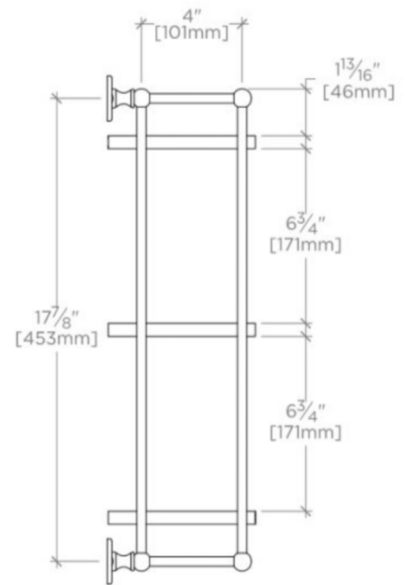

CRYSTAL

Crystal 20 1/4" Triple Tier Shelf

CRSF03

SHOWN IN NICKEL

TECHNICAL DETAILS

Escutcheon Primary Material: brass
Length From Centers: 18 9/16"
Depth / Width: 152 mm
Height: 495 mm
Installation Type: Wall Mounted
Length: 514 mm
Number of Drawers / Shelves: Three
Primary Material: Brass ends with glass shelf
Suggested Application: Bath

WATERWORKS

CRYSTAL

CRSF03

Crystal 20 1/4" Triple Tier Shelf

TOP VIEW

SCALE: $1\frac{1}{2}"=1'-0"$

FRONT VIEW

SCALE: $1\frac{1}{2}"=1'-0"$

SIDE VIEW

SCALE: $1\frac{1}{2}"=1'-0"$