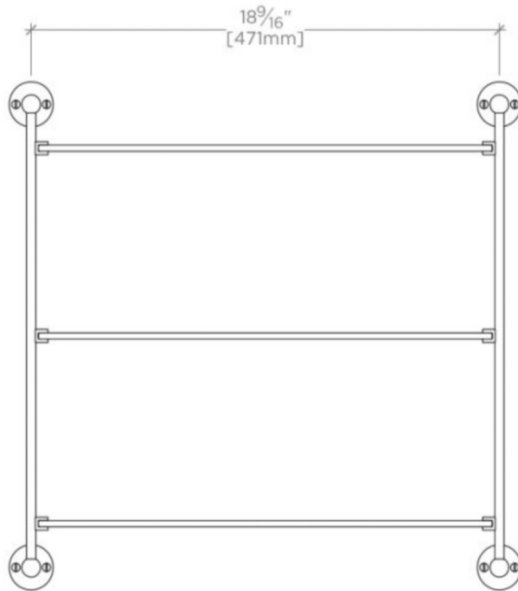

CRYSTAL

Crystal 20 1/4" Triple Tier Shelf

CRSF03

SHOWN IN NICKEL

TECHNICAL DETAILS

Escutcheon Primary Material: brass
Length From Centers: 18 9/16"
Depth / Width: 152 mm
Height: 495 mm
Installation Type: Wall Mounted
Length: 514 mm
Number of Drawers / Shelves: Three
Primary Material: Brass ends with glass shelf
Suggested Application: Bath

WATERWORKS

CRYSTAL

CRSF03

Crystal 20 1/4" Triple Tier Shelf

TOP VIEW

SCALE: $1\frac{1}{2}"=1'-0"$

FRONT VIEW

SCALE: $1\frac{1}{2}"=1'-0"$

SIDE VIEW

SCALE: $1\frac{1}{2}"=1'-0"$