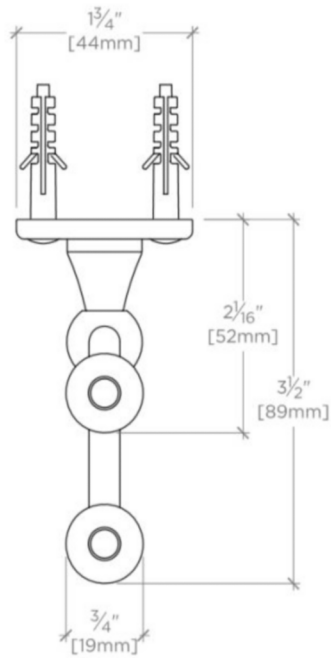

CRYSTAL

Crystal Double Robe Hook

CRRH49

SHOWN IN CRYSTAL DOUBLE ROBE HOOK| CRRH49

TECHNICAL DETAILS

Escutcheon Primary Material: Brass
Depth / Width: 89 mm
Height: 117 mm
Installation Type: Wall Mounted
Length: 44 mm
Primary Material: Brass
Suggested Application: Bath

PRODUCT FEATURES

1 3/4" x 3 1/2" x 4.6"

Made from Brass

Mounting hardware included

CRYSTAL

Crystal Double Robe Hook

CRRH49

TOP VIEW

SCALE: 6"=1'-0"

FRONT VIEW

SCALE: 6"=1'-0"

SIDE VIEW

SCALE: 6"=1'-0"