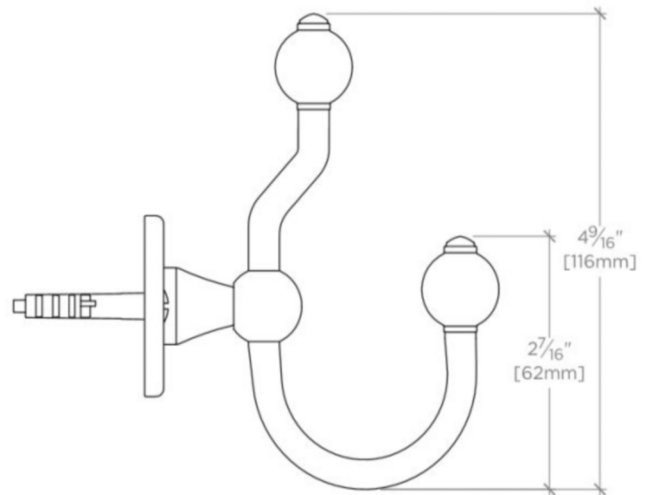

CRYSTAL

Crystal Double Robe Hook

CRRH49

SHOWN IN CRYSTAL DOUBLE ROBE HOOK| CRRH49

TECHNICAL DETAILS

Escutcheon Primary Material: Brass
Depth / Width: 89 mm
Height: 117 mm
Installation Type: Wall Mounted
Length: 44 mm
Primary Material: Brass
Suggested Application: Bath

PRODUCT FEATURES

1 3/4" x 3 1/2" x 4.6"

Made from Brass

Mounting hardware included

CRYSTAL

Crystal Double Robe Hook

CRRH49

TOP VIEW

SCALE: 6"=1'-0"

FRONT VIEW

SCALE: 6"=1'-0"

SIDE VIEW

SCALE: 6"=1'-0"