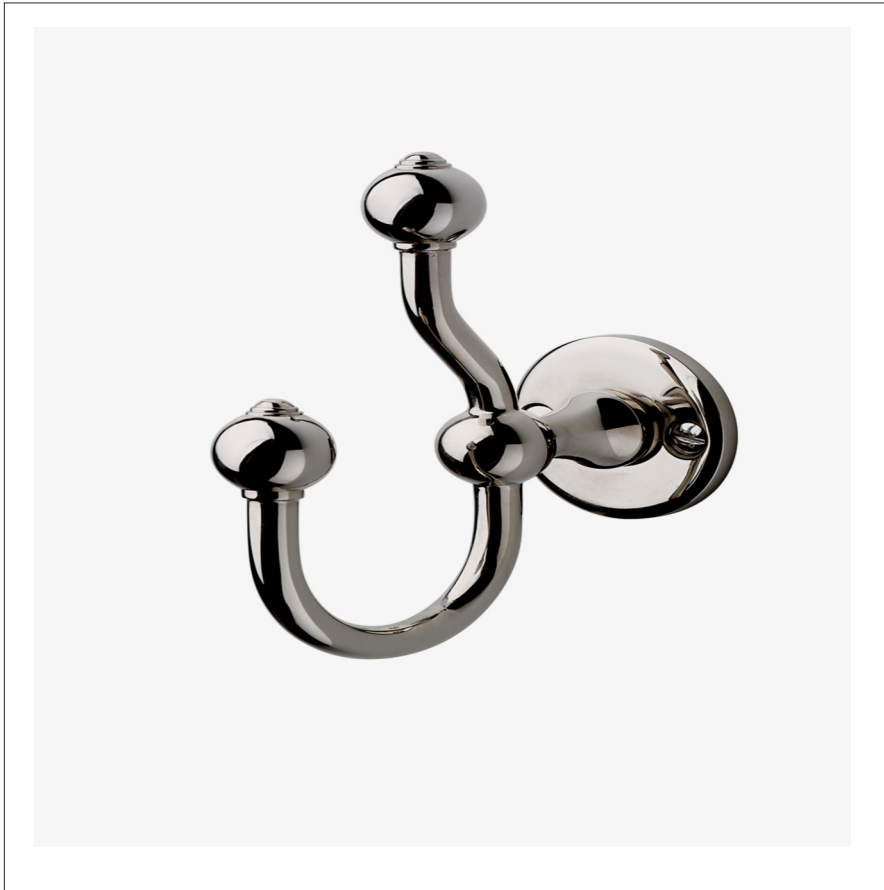

CRYSTAL

Crystal Double Robe Hook

CRRH49

SHOWN IN CRYSTAL DOUBLE ROBE HOOK| CRRH49

TECHNICAL DETAILS

Escutcheon Primary Material: Brass
Depth / Width: 89 mm
Height: 117 mm
Installation Type: Wall Mounted
Length: 44 mm
Primary Material: Brass
Suggested Application: Bath

INSPIRATION

Comprehensive and universal, the classic design of Crystal is appropriate to partner with any line of fittings and fixtures from modern to traditional. The weight and quality of these handcrafted pieces is unsurpassed.

PRODUCT FEATURES

1 3/4" x 3 1/2" x 4.6"

Made from Brass

Mounting hardware included

CRYSTAL

Crystal Double Robe Hook

CRRH49

TOP VIEW

SCALE: 6"=1'-0"

FRONT VIEW

SCALE: 6"=1'-0"

SIDE VIEW

SCALE: 6"=1'-0"