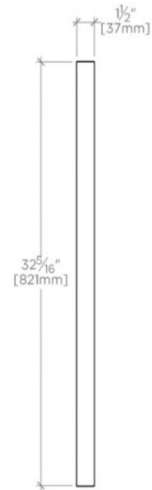

OPUS

OPMR32

Opus Metal Rectangular Wall Mounted Stationary Mirror 25" x 32 1/2" x 1 1/2"

SHOWN IN OPUS METAL RECTANGULAR WALL MOUNTED STATIONARY MIRROR 25" X 32 1/2" X 1 1/2" OPMR32

TECHNICAL DETAILS

Depth / Width: 1 1/2"
Height: 32 5/16"
Length: 24 7/8"
Primary Material: Metal

INSPIRATION

Opus incorporates a range of sophisticated aesthetic notes, with graceful curves that create a jewel-like refinement.

PRODUCT FEATURES

24 7/8" x 32 5/16" x 1 1/2"

Made of Brass

Vertical mounting brackets included; horizontal mounting brackets must be special ordered
90 lb

OPUS

OPMR32

Opus Metal Rectangular Wall Mounted Stationary Mirror 25" x 32"
1/2" x 1 1/2"

TOP VIEW SCALE: 1"=1'-0"

ISO VIEW SCALE: 1"=1'-0"

FRONT VIEW SCALE: 1"=1'-0"

SIDE VIEW SCALE: 1"=1'-0"