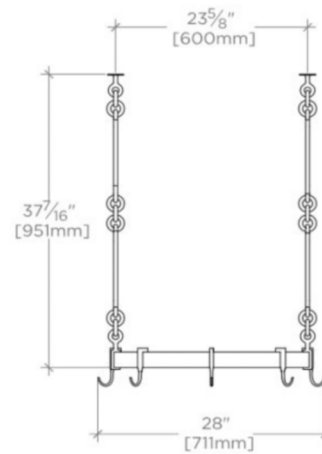

HEARTH

Hearth Pot Rack

HEPR01

SHOWN IN HEARTH POT RACK| HEPR01

TECHNICAL DETAILS

Depth / Width: 28"
Height: 37 7/16"
Length: 66"

INSPIRATION

This more casual yet practical pot rack is formed of hand-wrought steel with a natural patina. The simple, inviting oval shape creates easy accessibility; the open interior allows light to shine through. Available in custom sizes.

PRODUCT FEATURES

- Open oval interior.
- Ceiling mounted.
- Custom sized to fit.
- Hooks included.

HEARTH

Hearth Pot Rack

HEPR01

TOP VIEW

SCALE: 1/2"=1'-0"

SIDE VIEW

SCALE: 1/2"=1'-0"

END VIEW

SCALE: 1/2"=1'-0"