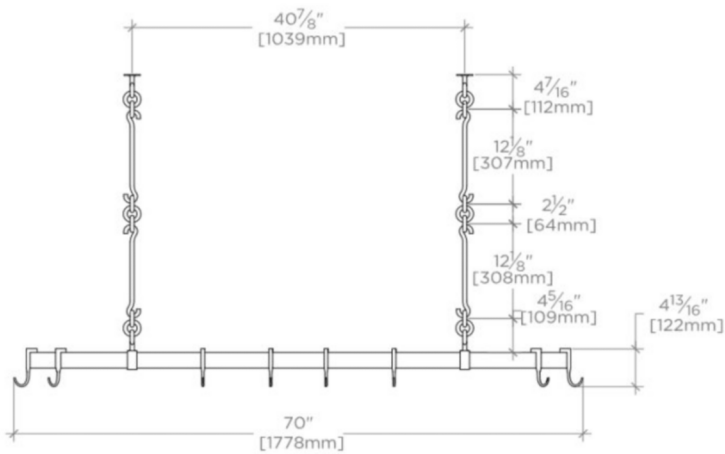

HEARTH

Hearth Pot Rack

HEPR01

SHOWN IN HEARTH POT RACK| HEPR01

TECHNICAL DETAILS

Depth / Width: 28"
Height: 37 7/16"
Length: 66"

INSPIRATION

This more casual yet practical pot rack is formed of hand-wrought steel with a natural patina. The simple, inviting oval shape creates easy accessibility; the open interior allows light to shine through. Available in custom sizes.

PRODUCT FEATURES

- Open oval interior.
- Ceiling mounted.
- Custom sized to fit.
- Hooks included.

HEARTH

Hearth Pot Rack

HEPR01

TOP VIEW

SCALE: 1/2"=1'-0"

SIDE VIEW

SCALE: 1/2"=1'-0"

END VIEW

SCALE: 1/2"=1'-0"