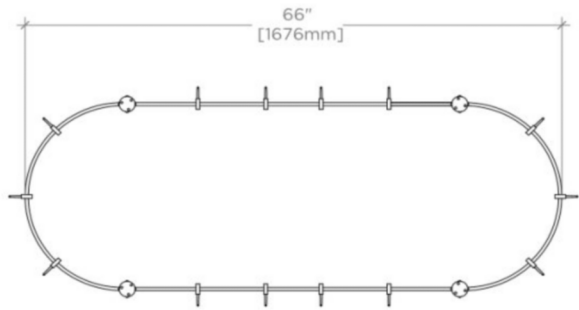

HEARTH

Hearth Pot Rack

HEPR01

SHOWN IN HEARTH POT RACK| HEPR01

TECHNICAL DETAILS

Depth / Width: 28"
Height: 37 7/16"
Length: 66"

INSPIRATION

This more casual yet practical pot rack is formed of hand-wrought steel with a natural patina. The simple, inviting oval shape creates easy accessibility; the open interior allows light to shine through. Available in custom sizes.

PRODUCT FEATURES

- Open oval interior.
- Ceiling mounted.
- Custom sized to fit.
- Hooks included.

HEARTH

Hearth Pot Rack

HEPR01

TOP VIEW

SCALE: 1/2"=1'-0"

SIDE VIEW

SCALE: 1/2"=1'-0"

END VIEW

SCALE: 1/2"=1'-0"