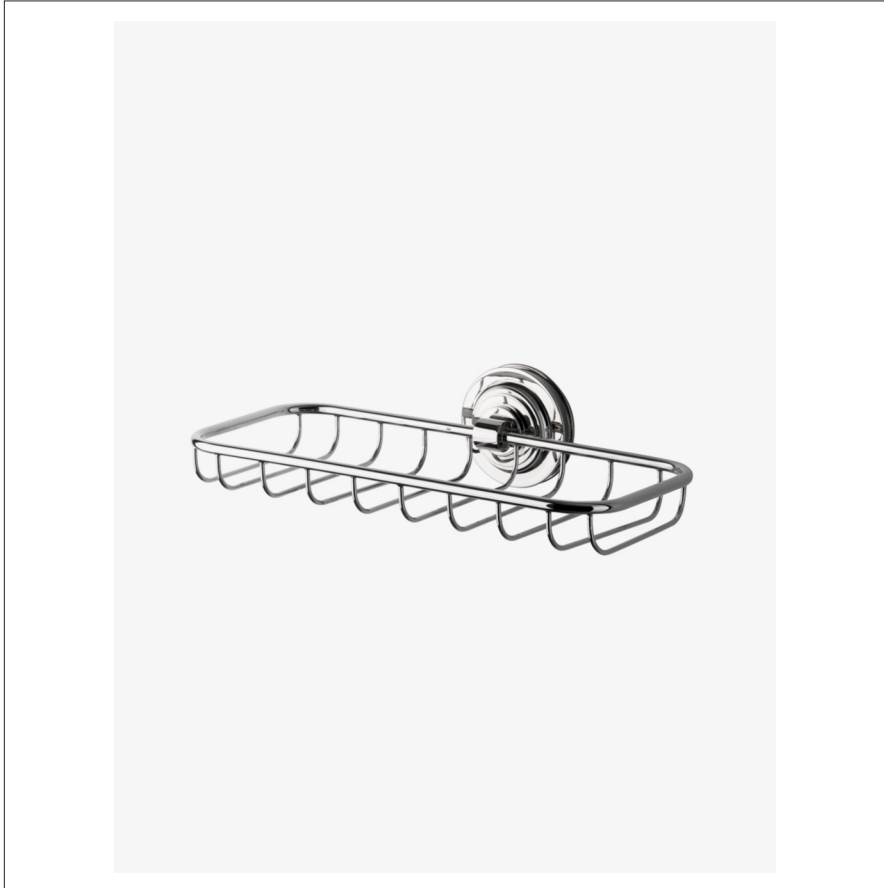

## AERO

Aero Wall Mounted Single Soap Basket

AEBA40

SHOWN IN AERO WALL MOUNTED SINGLE SOAP BASKET | AEBA40

### TECHNICAL DETAILS

Escutcheon Primary Material: Brass  
Depth / Width: 5 1/2"  
Height: 2 1/2"  
Installation Type: Wall Mounted  
Length: 10 1/4"  
Primary Material: Brass  
Suggested Application: Bath

### Aero Wall Mounted Single Soap Basket