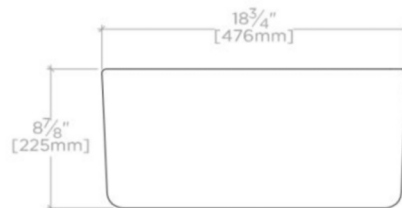

TECHNICAL DETAILS

ADA Compliance: When installed per ADA guidelines
Bowl Shape: Rectangular
Depth / Width: 476 mm
Height: 225 mm
Length: 594 mm
Primary Material: Fireclay
Suggested Application: Bar, Kitchen, Laundry

CERTIFICATIONS

PRODUCT (NOTES)

Dimensions of sinks are nominal and are subject to slight variations.

CLAYBURN

CASK50

Clayburn 23 3/8" x 18 3/4" x 8 7/8" Fireclay Farmhouse Apron Kitchen Sink with Rear Drain

TOP VIEW

SCALE: 1"=1'-0"

FRONT VIEW

SCALE: 1"=1'-0"

SIDE VIEW

SCALE: 1"=1'-0"