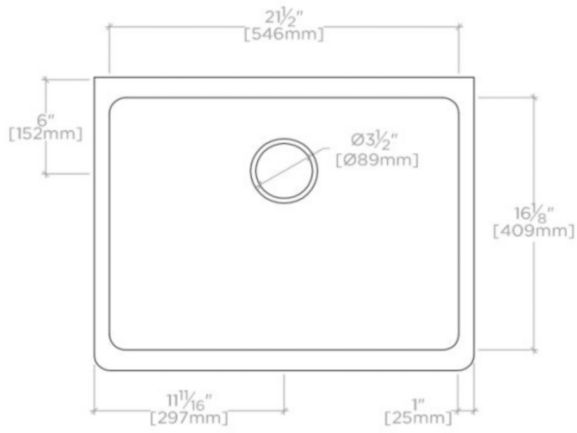

TECHNICAL DETAILS

ADA Compliance: When installed per ADA guidelines
Bowl Shape: Rectangular
Depth / Width: 476 mm
Height: 225 mm
Length: 594 mm
Primary Material: Fireclay
Suggested Application: Bar, Kitchen, Laundry

CERTIFICATIONS

PRODUCT (NOTES)

Dimensions of sinks are nominal and are subject to slight variations.

CLAYBURN

CASK50

Clayburn 23 3/8" x 18 3/4" x 8 7/8" Fireclay Farmhouse Apron Kitchen Sink with Rear Drain

TOP VIEW

SCALE: 1"=1'-0"

FRONT VIEW

SCALE: 1"=1'-0"

SIDE VIEW

SCALE: 1"=1'-0"