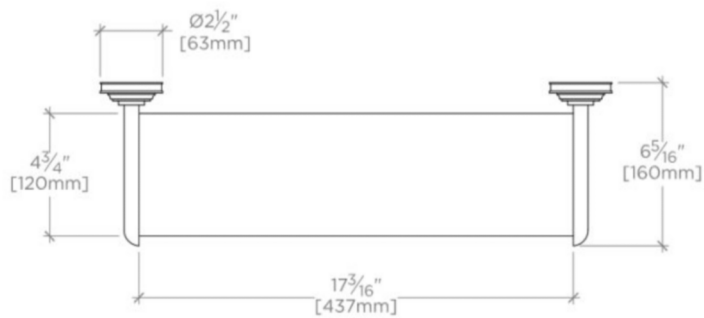

AERO

Aero Single Tier Shelf

AESF24

SHOWN IN NICKEL

TECHNICAL DETAILS

Escutcheon Primary Material: Brass
Length From Centers: 17 7/8"
Depth / Width: 6 1/4"
Height: 2 1/2"
Installation Type: Wall Mounted
Length: 20 1/4"
Number of Drawers / Shelves: One
Primary Material: Brass ends with glass shelf
Suggested Application: Bath

PRODUCT FEATURES

The signature gadrooning detail on the escutcheon is used throughout the entire range.

AERO

Aero Single Tier Shelf

AESF24

TOP VIEW

SCALE: $\frac{1}{2}''=1'-0''$

FRONT VIEW

SCALE: $\frac{1}{2}''=1'-0''$

SIDE VIEW

SCALE: $\frac{1}{2}''=1'-0''$