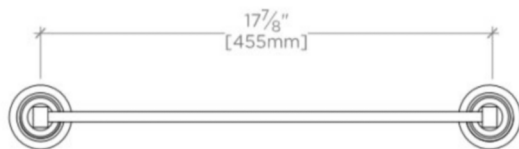

AERO

Aero Single Tier Shelf

AESF24

SHOWN IN NICKEL

TECHNICAL DETAILS

Escutcheon Primary Material: Brass
Length From Centers: 17 7/8"
Depth / Width: 6 1/4"
Height: 2 1/2"
Installation Type: Wall Mounted
Length: 20 1/4"
Number of Drawers / Shelves: One
Primary Material: Brass ends with glass shelf
Suggested Application: Bath

PRODUCT FEATURES

The signature gadrooning detail on the escutcheon is used throughout the entire range.

AERO

Aero Single Tier Shelf

AESF24

TOP VIEW

SCALE: $\frac{1}{2}''=1'-0''$

FRONT VIEW

SCALE: $\frac{1}{2}''=1'-0''$

SIDE VIEW

SCALE: $\frac{1}{2}''=1'-0''$