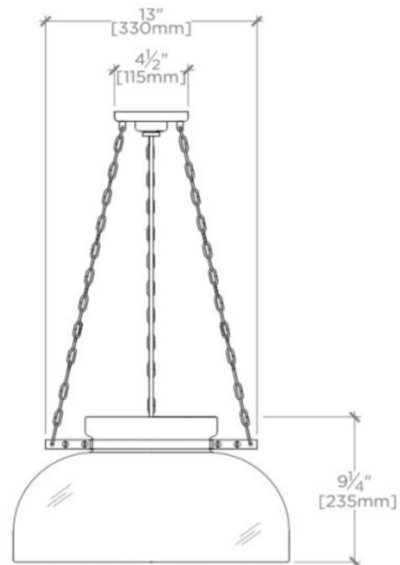

HELIO

Helio Ceiling Mounted Large Pendant with Glass Shade

HOLT01

SHOWN IN HELIO CEILING MOUNTED LARGE PENDANT WITH GLASS SHADE | HOLT01

TECHNICAL DETAILS

Ambient / Task: Ambient
Bulb Base Size: E26
Bulb Type: A19
Depth / Width: 17 1/8"
Height: 28 3/4"
Installation Type: Ceiling Mounted
Interior / Exterior Application: Interior Only
Junction Box Orientation: Any
Length: 17 1/8"
Number of Bulbs: Two
Primary Material: Brass
Safety Warnings: Do not exceed max wattage
Shade Finish: Shiny White
Shade Material: Opal Glass
Shade Shape: Dome
Voltage: 120
Wet / Dry: Damp or Dry

CODES & STANDARDS

UL and CUL

PRODUCT FEATURES

Mouth-blown opal shade.
Solid Brass.
Lengths of chain cannot be extended.
Uses (2) 60W Max Type A19, E26 Base Bulb.

CERTIFICATIONS

PRODUCT (NOTES)

105865 Helio Pendant Replacement Glass Shade

HELIO

HOLT01

Helio Ceiling Mounted Large Pendant with Glass Shade

BOTTOM VIEW SCALE: 1"=1'-0"

FRONT VIEW SCALE: 1"=1'-0"

SIDE VIEW SCALE: 1"=1'-0"