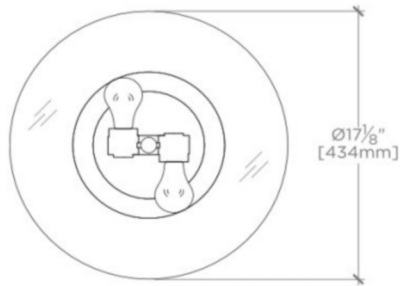

HELIO

Helio Ceiling Mounted Large Pendant with Glass Shade

HOLT01

SHOWN IN HELIO CEILING MOUNTED LARGE PENDANT WITH GLASS SHADE | HOLT01

TECHNICAL DETAILS

Ambient / Task: Ambient
Bulb Base Size: E26
Bulb Type: A19
Depth / Width: 17 1/8"
Height: 28 3/4"
Installation Type: Ceiling Mounted
Interior / Exterior Application: Interior Only
Junction Box Orientation: Any
Length: 17 1/8"
Number of Bulbs: Two
Primary Material: Brass
Safety Warnings: Do not exceed max wattage
Shade Finish: Shiny White
Shade Material: Opal Glass
Shade Shape: Dome
Voltage: 120
Wet / Dry: Damp or Dry

CODES & STANDARDS

UL and CUL

PRODUCT FEATURES

Mouth-blown opal shade.
Solid Brass.
Lengths of chain cannot be extended.
Uses (2) 60W Max Type A19, E26 Base Bulb.

CERTIFICATIONS

PRODUCT (NOTES)

105865 Helio Pendant Replacement Glass Shade

HELIO

HOLT01

Helio Ceiling Mounted Large Pendant with Glass Shade

BOTTOM VIEW SCALE: 1"=1'-0"

FRONT VIEW SCALE: 1"=1'-0"

SIDE VIEW SCALE: 1"=1'-0"