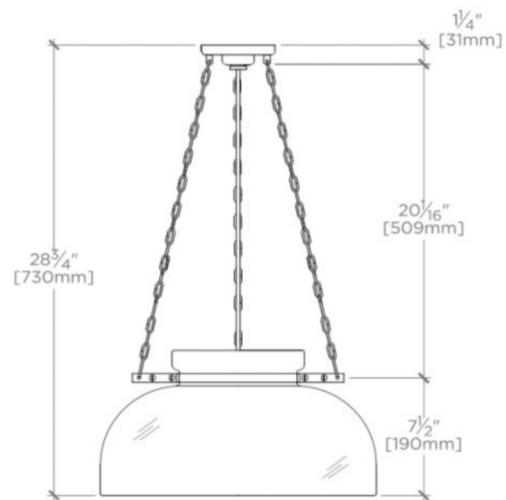

HELIO

Helio Ceiling Mounted Large Pendant with Glass Shade

HOLT01

SHOWN IN HELIO CEILING MOUNTED LARGE PENDANT WITH GLASS SHADE | HOLT01

TECHNICAL DETAILS

Ambient / Task: Ambient
Bulb Base Size: E26
Bulb Type: A19
Depth / Width: 17 1/8"
Height: 28 3/4"
Installation Type: Ceiling Mounted
Interior / Exterior Application: Interior Only
Junction Box Orientation: Any
Length: 17 1/8"
Number of Bulbs: Two
Primary Material: Brass
Safety Warnings: Do not exceed max wattage
Shade Finish: Shiny White
Shade Material: Opal Glass
Shade Shape: Dome
Voltage: 120
Wet / Dry: Damp or Dry

CODES & STANDARDS

UL and CUL

PRODUCT FEATURES

Mouth-blown opal shade.
Solid Brass.
Lengths of chain cannot be extended.
Uses (2) 60W Max Type A19, E26 Base Bulb.

CERTIFICATIONS

PRODUCT (NOTES)

105865 Helio Pendant Replacement Glass Shade

HELIO

HOLT01

Helio Ceiling Mounted Large Pendant with Glass Shade

BOTTOM VIEW SCALE: 1"=1'-0"

FRONT VIEW SCALE: 1"=1'-0"

SIDE VIEW SCALE: 1"=1'-0"