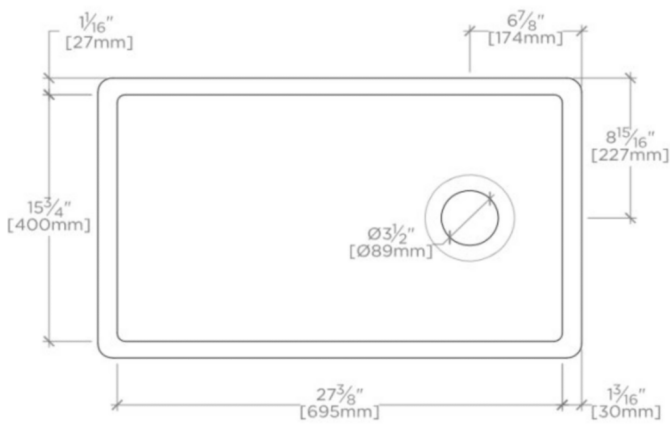

TECHNICAL DETAILS

ADA Compliance: When installed per ADA guidelines
Bowl Shape: Rectangular
Depth / Width: 17 7/8"
Height: 10"
Length: 29 3/4"
Primary Material: Fireclay
Suggested Application: Bar, Kitchen, Laundry

CERTIFICATIONS

PRODUCT (NOTES)

Dimensions of sinks are nominal and are subject to slight variations.

CLAYBURN

CASK51

Clayburn 29 3/4" x 17 7/8" x 10" Fireclay Farmhouse Apron Kitchen Sink with End Drain

TOP VIEW

SCALE: 1"=1'-0"

ISO VIEW

SCALE: 1"=1'-0"

FRONT VIEW

SCALE: 1"=1'-0"

SIDE VIEW

SCALE: 1"=1'-0"