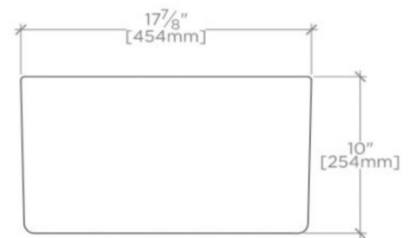

TECHNICAL DETAILS

ADA Compliance: When installed per ADA guidelines
Bowl Shape: Rectangular
Depth / Width: 17 7/8"
Height: 10"
Length: 29 3/4"
Primary Material: Fireclay
Suggested Application: Bar, Kitchen, Laundry

CERTIFICATIONS

PRODUCT (NOTES)

Dimensions of sinks are nominal and are subject to slight variations.

CLAYBURN

CASK51

Clayburn 29 3/4" x 17 7/8" x 10" Fireclay Farmhouse Apron Kitchen Sink with End Drain

TOP VIEW

SCALE: 1"=1'-0"

ISO VIEW

SCALE: 1"=1'-0"

FRONT VIEW

SCALE: 1"=1'-0"

SIDE VIEW

SCALE: 1"=1'-0"