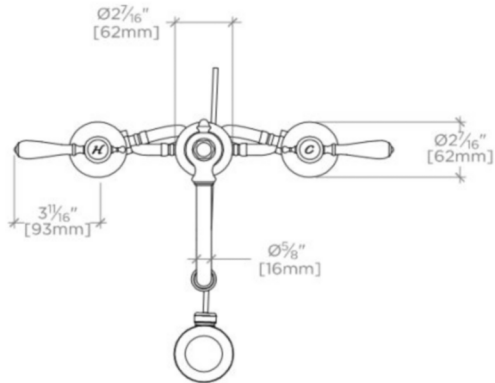

ADA Compliance: Yes
 Adjustable versus Fixed Spray: Fixed Spray
 Deck Thickness Maximum: 1 5/8"
 Deck Thickness Minimum: 0"
 Drain Assembly Materials: Brass
 Drain Depth Maximum: 1 3/4"
 Drain Hole Diameter: 1 3/4"
 Drain Style: Pop-up
 Escutcheon Primary Material: Brass
 Fittings Hole Diameter: 1 3/8"
 Flow Restriction Options: 1.0 , 1.2 , 1.5 , 1.75, 2.2
 Handle Spread Maximum: 12"
 Handle Spread Minimum: 8"
 Handle Turn Angle: Quarter Turn
 Index Color / Finish and Material: Architectural Bronze
 Depth / Width: 7 5/8"
 Drain Depth Minimum: 1 3/8"
 Height: 6 1/2"
 Index Marking: H/C
 Inlet Connection Size: 1/2"
 Inlet Connection Type: Male With Supply Nut
 Inlet Supply Spread Maximum: 12"
 Inlet Supply Spread Minimum: 8"
 Installation Type: Deck Mounted
 Length: 16"
 Number of Handles: Two
 Number of Holes: Three Hole
 Primary Material: Brass
 Spout Swivel: Y
 Suggested Application: Bath
 Valve Material: Ceramic
 Water Pressure Maximum: 85.0 psi
 Water Pressure Minimum: 20.0 psi
 Water Pressure Recommended: 45.0 psi

Available with metal, wood or porcelain handle materials with MTO materials including porcelain and semiprecious stones.

Standard flow rate is 2.2gpm (8.3 L/min) and State of California requires 1.2gpm(4.5 L/min). Also available in other flow options. Contact a sales associate for details.

CERTIFICATIONS

PRODUCT (NOTES)

Sold with European style drain; USA style drain sold separately for use with non-Waterworks sinks.

WATERWORKS

JULIA

JULS22

Julia High Profile Three Hole Deck Mounted Lavatory Faucet with Black Porcelain Lever Handles

TOP VIEW

SCALE: 1½"=1'-0"

FRONT VIEW

SCALE: 1½"=1'-0"

SIDE VIEW

SCALE: 1½"=1'-0"