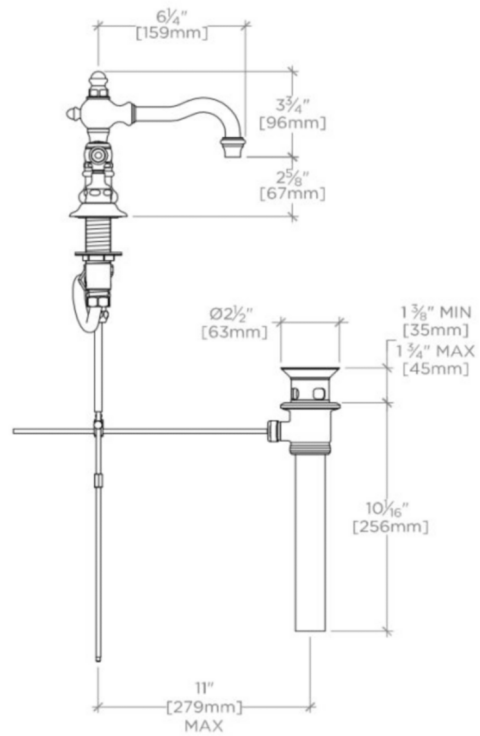

ADA Compliance: Yes
 Adjustable versus Fixed Spray: Fixed Spray
 Deck Thickness Maximum: 1 5/8"
 Deck Thickness Minimum: 0"
 Drain Assembly Materials: Brass
 Drain Depth Maximum: 1 3/4"
 Drain Hole Diameter: 1 3/4"
 Drain Style: Pop-up
 Escutcheon Primary Material: Brass
 Fittings Hole Diameter: 1 3/8"
 Flow Restriction Options: 1.0 , 1.2 , 1.5 , 1.75, 2.2
 Handle Spread Maximum: 12"
 Handle Spread Minimum: 8"
 Handle Turn Angle: Quarter Turn
 Index Color / Finish and Material: Architectural Bronze
 Depth / Width: 7 5/8"
 Drain Depth Minimum: 1 3/8"
 Height: 6 1/2"
 Index Marking: H/C
 Inlet Connection Size: 1/2"
 Inlet Connection Type: Male With Supply Nut
 Inlet Supply Spread Maximum: 12"
 Inlet Supply Spread Minimum: 8"
 Installation Type: Deck Mounted
 Length: 16"
 Number of Handles: Two
 Number of Holes: Three Hole
 Primary Material: Brass
 Spout Swivel: Y
 Suggested Application: Bath
 Valve Material: Ceramic
 Water Pressure Maximum: 85.0 psi
 Water Pressure Minimum: 20.0 psi
 Water Pressure Recommended: 45.0 psi

CERTIFICATIONS

PRODUCT (NOTES)

Sold with European style drain; USA style drain sold separately for use with non-Waterworks sinks.

WATERWORKS

JULIA

JULS22

Julia High Profile Three Hole Deck Mounted Lavatory Faucet with Black Porcelain Lever Handles

TOP VIEW

SCALE: 1½"=1'-0"

FRONT VIEW

SCALE: 1½"=1'-0"

SIDE VIEW

SCALE: 1½"=1'-0"