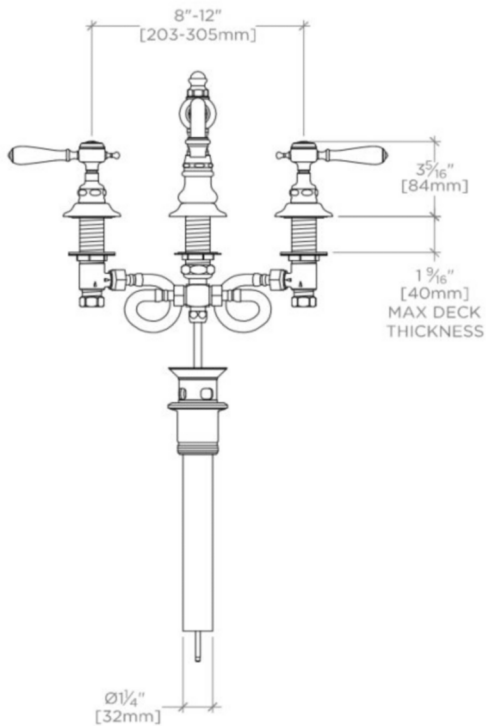

ADA Compliance: Yes
 Adjustable versus Fixed Spray: Fixed Spray
 Deck Thickness Maximum: 1 5/8"
 Deck Thickness Minimum: 0"
 Drain Assembly Materials: Brass
 Drain Depth Maximum: 1 3/4"
 Drain Hole Diameter: 1 3/4"
 Drain Style: Pop-up
 Escutcheon Primary Material: Brass
 Fittings Hole Diameter: 1 3/8"
 Flow Restriction Options: 1.0 , 1.2 , 1.5 , 1.75, 2.2
 Handle Spread Maximum: 12"
 Handle Spread Minimum: 8"
 Handle Turn Angle: Quarter Turn
 Index Color / Finish and Material: Architectural Bronze
 Depth / Width: 7 5/8"
 Drain Depth Minimum: 1 3/8"
 Height: 6 1/2"
 Index Marking: H/C
 Inlet Connection Size: 1/2"
 Inlet Connection Type: Male With Supply Nut
 Inlet Supply Spread Maximum: 12"
 Inlet Supply Spread Minimum: 8"
 Installation Type: Deck Mounted
 Length: 16"
 Number of Handles: Two
 Number of Holes: Three Hole
 Primary Material: Brass
 Spout Swivel: Y
 Suggested Application: Bath
 Valve Material: Ceramic
 Water Pressure Maximum: 85.0 psi
 Water Pressure Minimum: 20.0 psi
 Water Pressure Recommended: 45.0 psi

CERTIFICATIONS

PRODUCT (NOTES)

Sold with European style drain; USA style drain sold separately for use with non-Waterworks sinks.

WATERWORKS

JULIA

JULS22

Julia High Profile Three Hole Deck Mounted Lavatory Faucet with Black Porcelain Lever Handles

TOP VIEW

SCALE: 1½"=1'-0"

FRONT VIEW

SCALE: 1½"=1'-0"

SIDE VIEW

SCALE: 1½"=1'-0"