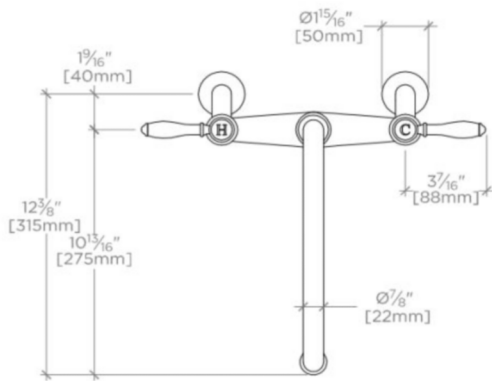

### TECHNICAL DETAILS

ADA Compliance: Yes  
 Adjustable versus Fixed Spray: Fixed Spray  
 Deck Thickness Maximum: 32 mm  
 Deck Thickness Minimum: 0 mm  
 Fittings Hole Diameter: 25 mm  
 Flow Restriction Options: 1.75, 1.5, 1.0  
 Handle Spread Maximum: 200 mm  
 Handle Spread Minimum: 200 mm  
 Handle Turn Angle: Quarter Turn  
 Index Color / Finish and Material: White Porcelain  
 Depth / Width: 337 mm  
 Height: 406 mm  
 Inlet Connection Size: 1/2"  
 Inlet Connection Type: Straight Male Threads  
 Inlet Supply Spread Maximum: 276 mm  
 Inlet Supply Spread Minimum: 124 mm  
 Length: 343 mm  
 Number of Holes: Two Hole  
 Primary Material: Brass  
 Restricted Maximum Flow Rate: 8.3 liters/min  
 Spray Included in Unit: N  
 Suggested Application: Bar, Kitchen, Laundry  
 Valve Material: Ceramic  
 Water Pressure Maximum: 6.0 bar  
 Water Pressure Minimum: 1.5 bar  
 Water Pressure Recommended: 3.0 bar

Easton has a clean-lined utilitarian profile, with a slightly elongated spout.

Standard flow rate is 2.2gpm (8.3 L/min) and State of California requires a maximum of 1.8gpm(6.8 L/min). Also available in other flow options. Contact a sales associate for details.

## EASTON

EAKM03

Easton Classic Two Hole Bridge Gooseneck Kitchen Faucet, White Porcelain Lever Handles

TOP VIEW

SCALE: 1½"=1'-0"

FRONT VIEW

SCALE: 1½"=1'-0"

SIDE VIEW

SCALE: 1½"=1'-0"