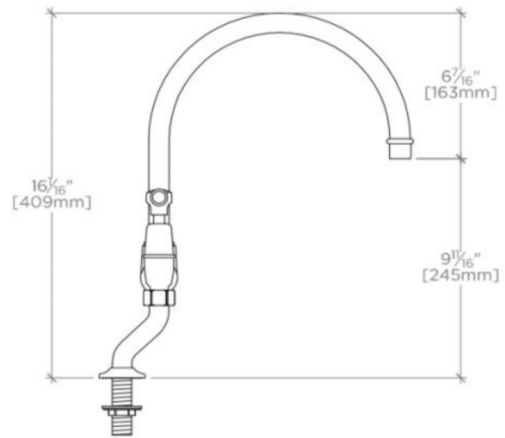

### TECHNICAL DETAILS

ADA Compliance: Yes  
 Adjustable versus Fixed Spray: Fixed Spray  
 Deck Thickness Maximum: 32 mm  
 Deck Thickness Minimum: 0 mm  
 Fittings Hole Diameter: 25 mm  
 Flow Restriction Options: 1.75, 1.5, 1.0  
 Handle Spread Maximum: 200 mm  
 Handle Spread Minimum: 200 mm  
 Handle Turn Angle: Quarter Turn  
 Index Color / Finish and Material: White Porcelain  
 Depth / Width: 337 mm  
 Height: 406 mm  
 Inlet Connection Size: 1/2"  
 Inlet Connection Type: Straight Male Threads  
 Inlet Supply Spread Maximum: 276 mm  
 Inlet Supply Spread Minimum: 124 mm  
 Length: 343 mm  
 Number of Holes: Two Hole  
 Primary Material: Brass  
 Restricted Maximum Flow Rate: 8.3 liters/min  
 Spray Included in Unit: N  
 Suggested Application: Bar, Kitchen, Laundry  
 Valve Material: Ceramic  
 Water Pressure Maximum: 6.0 bar  
 Water Pressure Minimum: 1.5 bar  
 Water Pressure Recommended: 3.0 bar

## EASTON

EAKM03

Easton Classic Two Hole Bridge Gooseneck Kitchen Faucet, White Porcelain Lever Handles

TOP VIEW

SCALE: 1½"=1'-0"

FRONT VIEW

SCALE: 1½"=1'-0"

SIDE VIEW

SCALE: 1½"=1'-0"