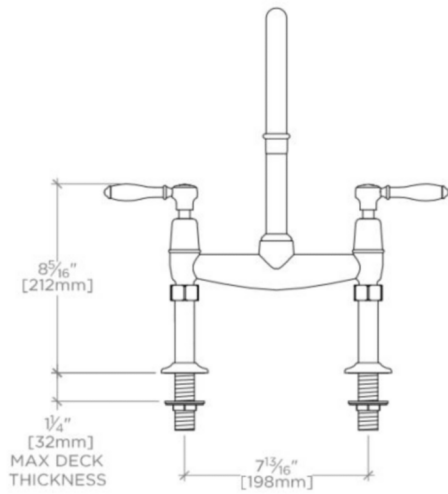

### TECHNICAL DETAILS

ADA Compliance: Yes  
 Adjustable versus Fixed Spray: Fixed Spray  
 Deck Thickness Maximum: 32 mm  
 Deck Thickness Minimum: 0 mm  
 Fittings Hole Diameter: 25 mm  
 Flow Restriction Options: 1.75, 1.5, 1.0  
 Handle Spread Maximum: 200 mm  
 Handle Spread Minimum: 200 mm  
 Handle Turn Angle: Quarter Turn  
 Index Color / Finish and Material: White Porcelain  
 Depth / Width: 337 mm  
 Height: 406 mm  
 Inlet Connection Size: 1/2"  
 Inlet Connection Type: Straight Male Threads  
 Inlet Supply Spread Maximum: 276 mm  
 Inlet Supply Spread Minimum: 124 mm  
 Length: 343 mm  
 Number of Holes: Two Hole  
 Primary Material: Brass  
 Restricted Maximum Flow Rate: 8.3 liters/min  
 Spray Included in Unit: N  
 Suggested Application: Bar, Kitchen, Laundry  
 Valve Material: Ceramic  
 Water Pressure Maximum: 6.0 bar  
 Water Pressure Minimum: 1.5 bar  
 Water Pressure Recommended: 3.0 bar

## EASTON

EAKM03

Easton Classic Two Hole Bridge Gooseneck Kitchen Faucet, White Porcelain Lever Handles

TOP VIEW

SCALE: 1½"=1'-0"

FRONT VIEW

SCALE: 1½"=1'-0"

SIDE VIEW

SCALE: 1½"=1'-0"