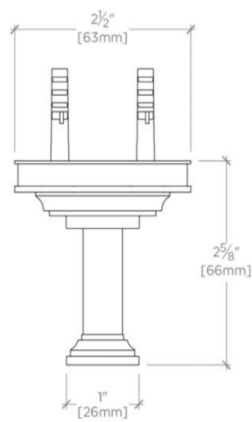

AERO

Aero Single Robe Hook

AERH28

SHOWN IN AERO SINGLE ROBE HOOK| AERH28

TECHNICAL DETAILS

Escutcheon Primary Material: Brass
Depth / Width: 2.6125"
Height: 2 1/2"
Installation Type: Wall Mounted
Length: 2 1/2"
Primary Material: Brass
Suggested Application: Bath

PRODUCT FEATURES

2 1/2" x 2 3/5" x 2 1/2"

Gadrooning Detail

4 lb

AERO

Aero Single Robe Hook

AERH28

TOP VIEW SCALE: 6"=1'-0"

FRONT VIEW SCALE: 6"=1'-0"

SIDE VIEW SCALE: 6"=1'-0"