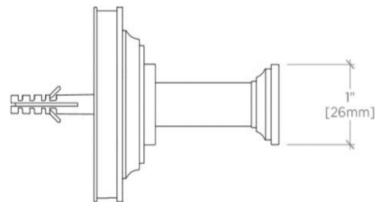

AERO

Aero Single Robe Hook

AERH28

SHOWN IN AERO SINGLE ROBE HOOK| AERH28

TECHNICAL DETAILS

Escutcheon Primary Material: Brass
Depth / Width: 2.6125"
Height: 2 1/2"
Installation Type: Wall Mounted
Length: 2 1/2"
Primary Material: Brass
Suggested Application: Bath

PRODUCT FEATURES

2 1/2" x 2 3/5" x 2 1/2"

Gadrooning Detail

4 lb

AERO

Aero Single Robe Hook

AERH28

TOP VIEW SCALE: 6"=1'-0"

FRONT VIEW SCALE: 6"=1'-0"

SIDE VIEW SCALE: 6"=1'-0"