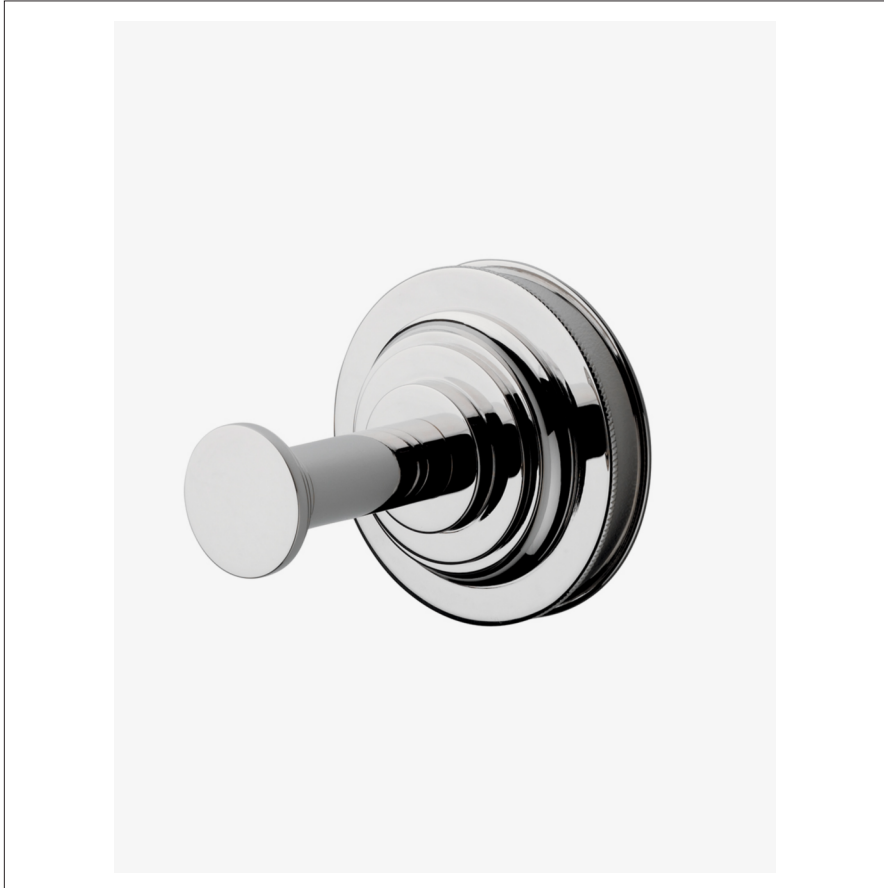

AERO

Aero Single Robe Hook

AERH28

SHOWN IN AERO SINGLE ROBE HOOK| AERH28

TECHNICAL DETAILS

Escutcheon Primary Material: Brass
Depth / Width: 2.6125"
Height: 2 1/2"
Installation Type: Wall Mounted
Length: 2 1/2"
Primary Material: Brass
Suggested Application: Bath

INSPIRATION

Inspired by the stepped detail of 19th century telescopes, Aero is a combination of historical reference with a contemporary temperament. The result is original and modern, bringing a look of updated elegance.

PRODUCT FEATURES

2 1/2" x 2 3/5" x 2 1/2"

Gadrooning Detail

4 lb

AERO

Aero Single Robe Hook

AERH28

TOP VIEW SCALE: 6"=1'-0"

FRONT VIEW SCALE: 6"=1'-0"

SIDE VIEW SCALE: 6"=1'-0"